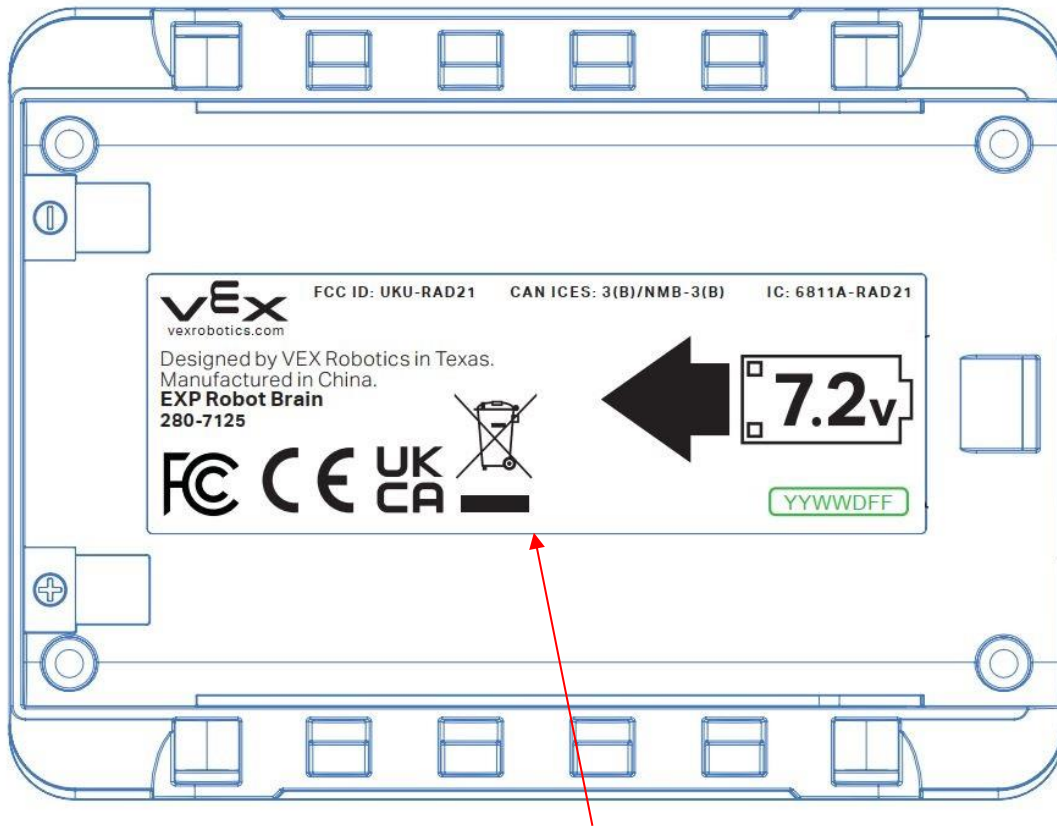

Label Artwork and Location

SIZE: 75mm (W) x 25mm (H)