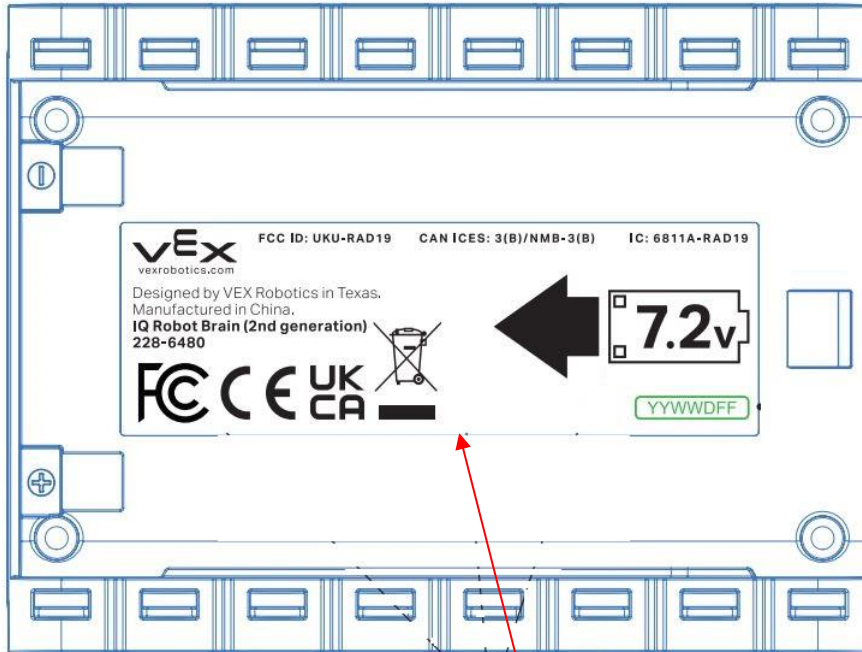

Label Artwork and Location

SIZE: 75mm (W) x 25mm (H)