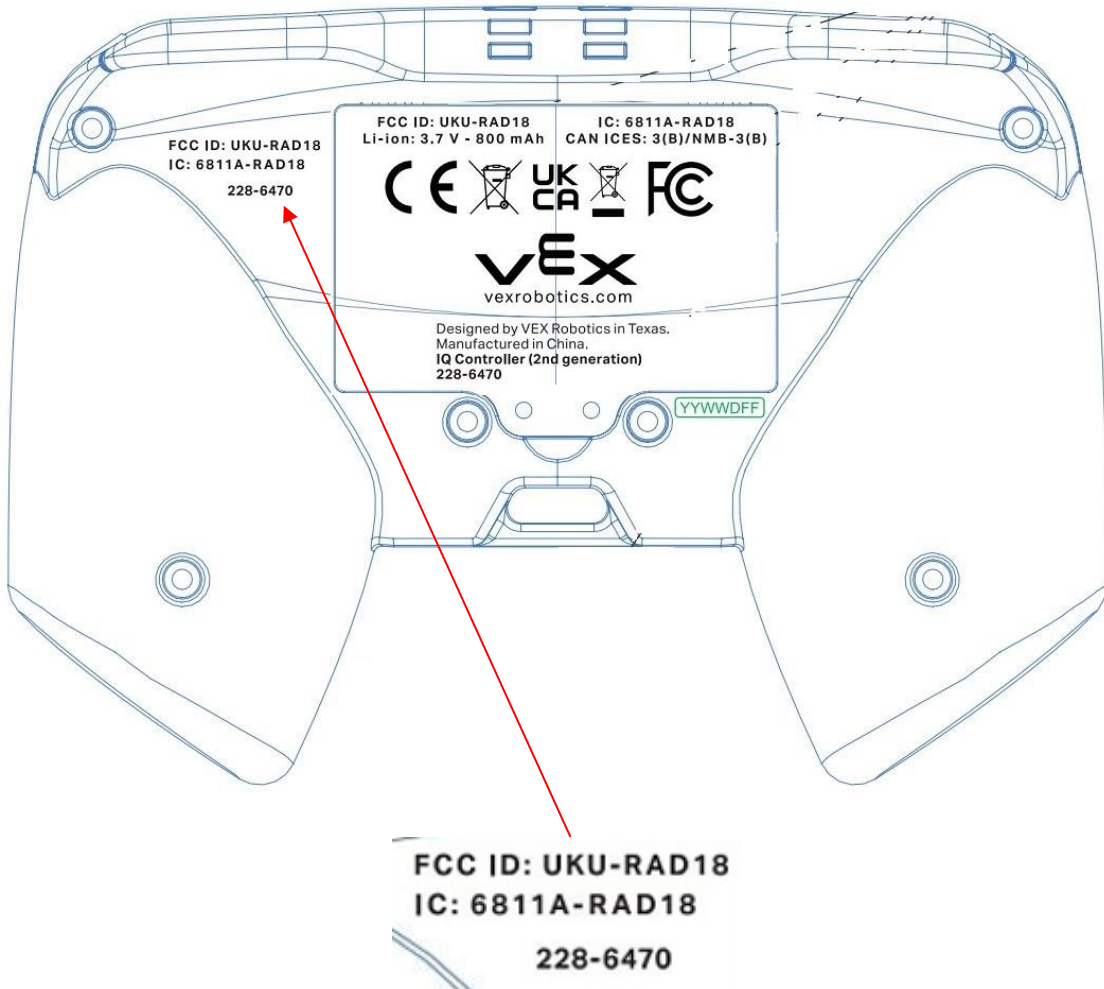

Label Artwork and Location

SIZE: 25mm (W) x 7mm (H)