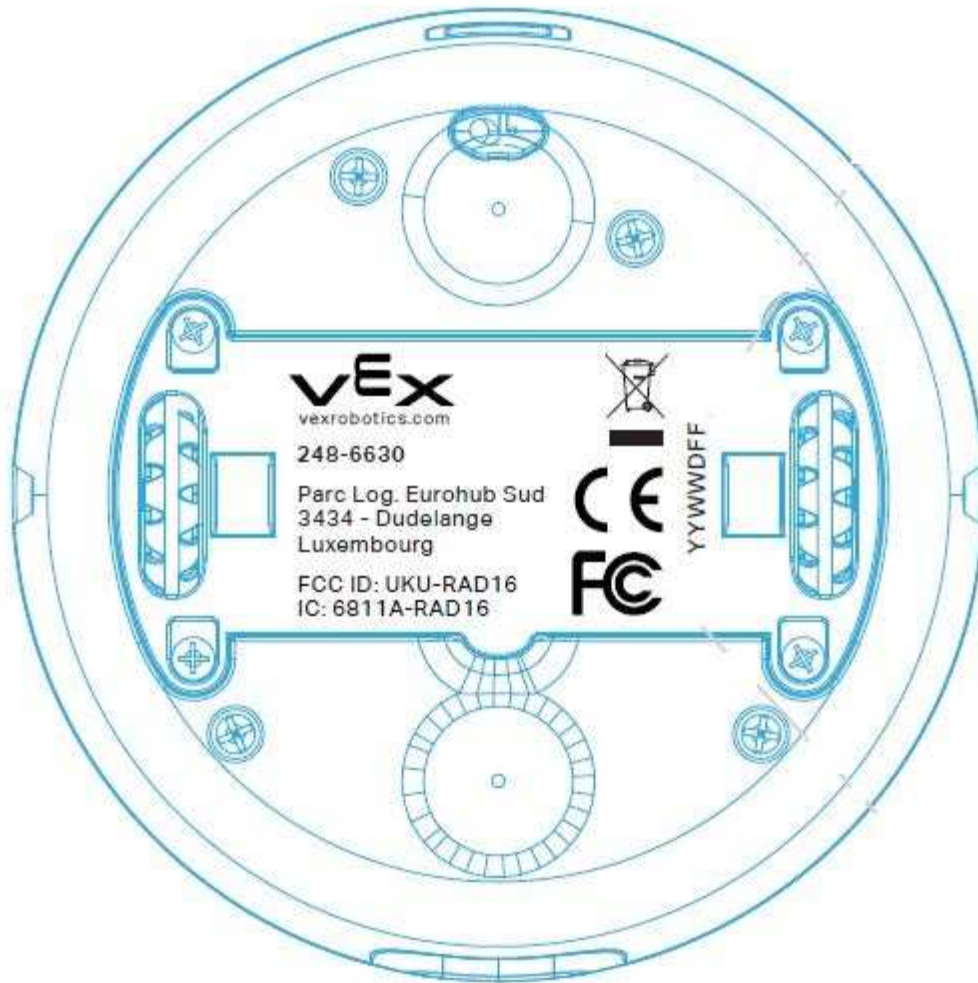

Label Artwork and Location

FCC ID: UKU-RAD16
IC: 6811A-RAD16

Size: 17mm(W) x 4mm(H)

248-6630

Size: 9mm(W) x 2mm(H)