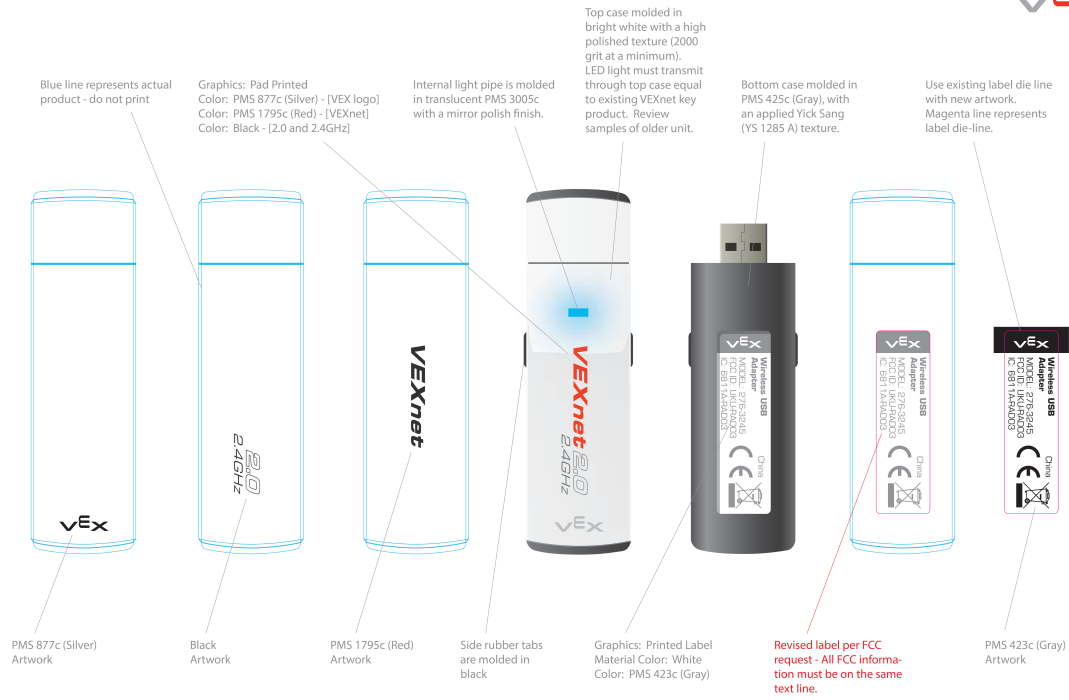

# Label Artwork and Location

Label Size: 42.8MM(H)\*12.6MM(L)