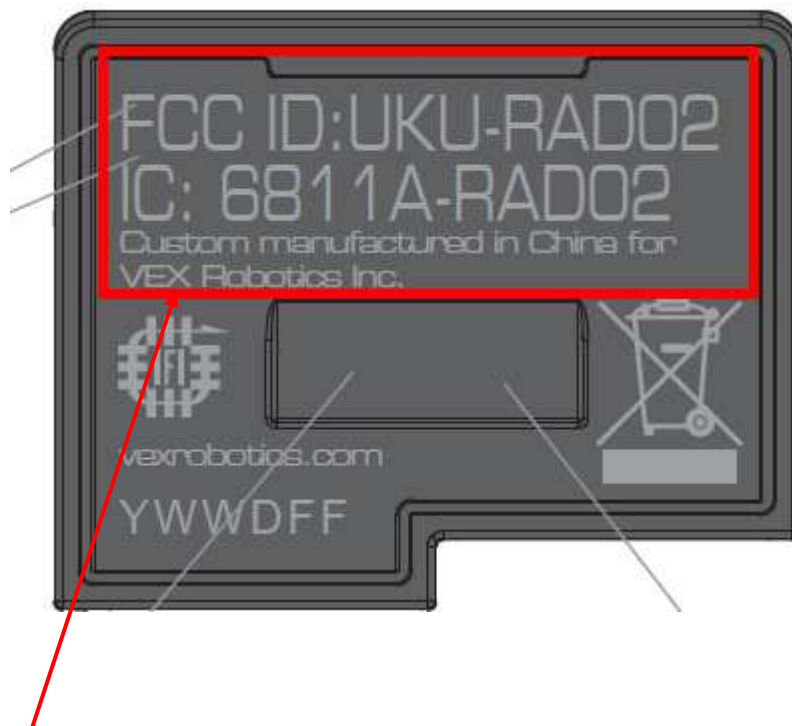

Label artwork and dimension

Dimension: 17.7mm(L) x 7.5mm(H)