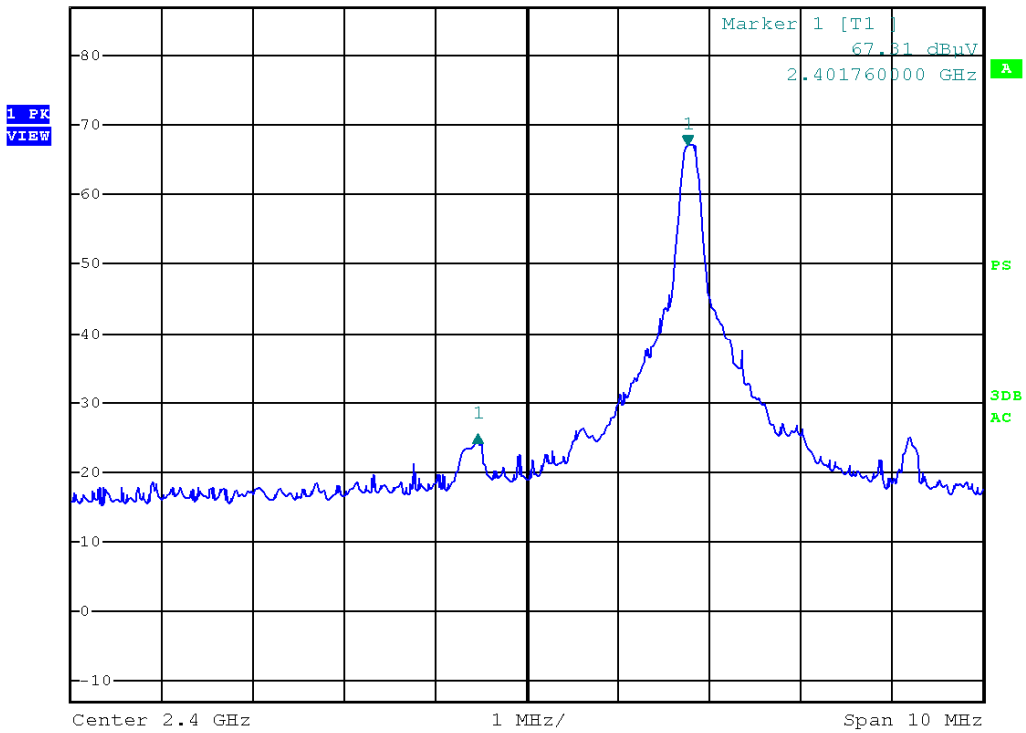

Controlled by EMC32

\*RBW 100 kHz Delta 1 [T1 ]

\*VBW 300 kHz -41.96 dB

Ref 87 dBuV

\*Att 0 dB

SWT 2.5 ms

-2.300000000 MHz

Controlled by EMC32

\*RBW 100 kHz Delta 1 [T1 ]

\*VBW 300 kHz -47.69 dB

Ref 87 dBuV

\*Att 0 dB

SWT 2.5 ms

2.260000000 MHz