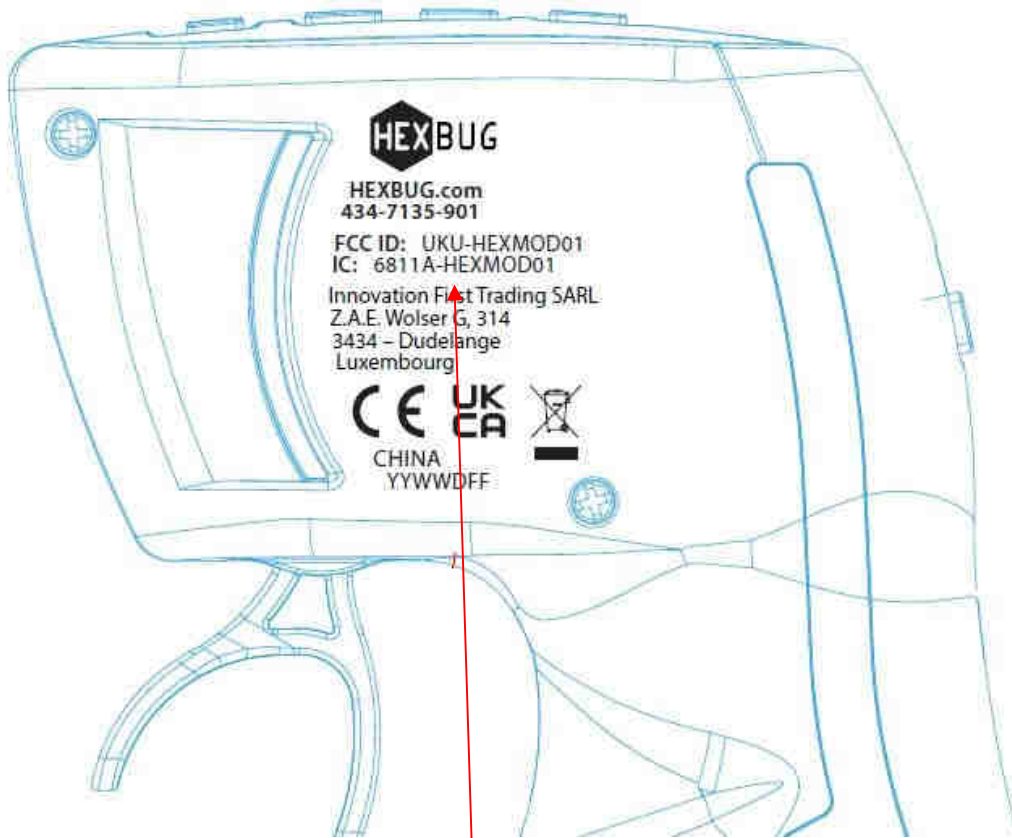

## Label Artwork and Location

434-7135-901

FCC ID: UKU-HEXMOD01  
IC: 6811A-HEXMOD01

SIZE: 25mm (W) x 11mm (H)