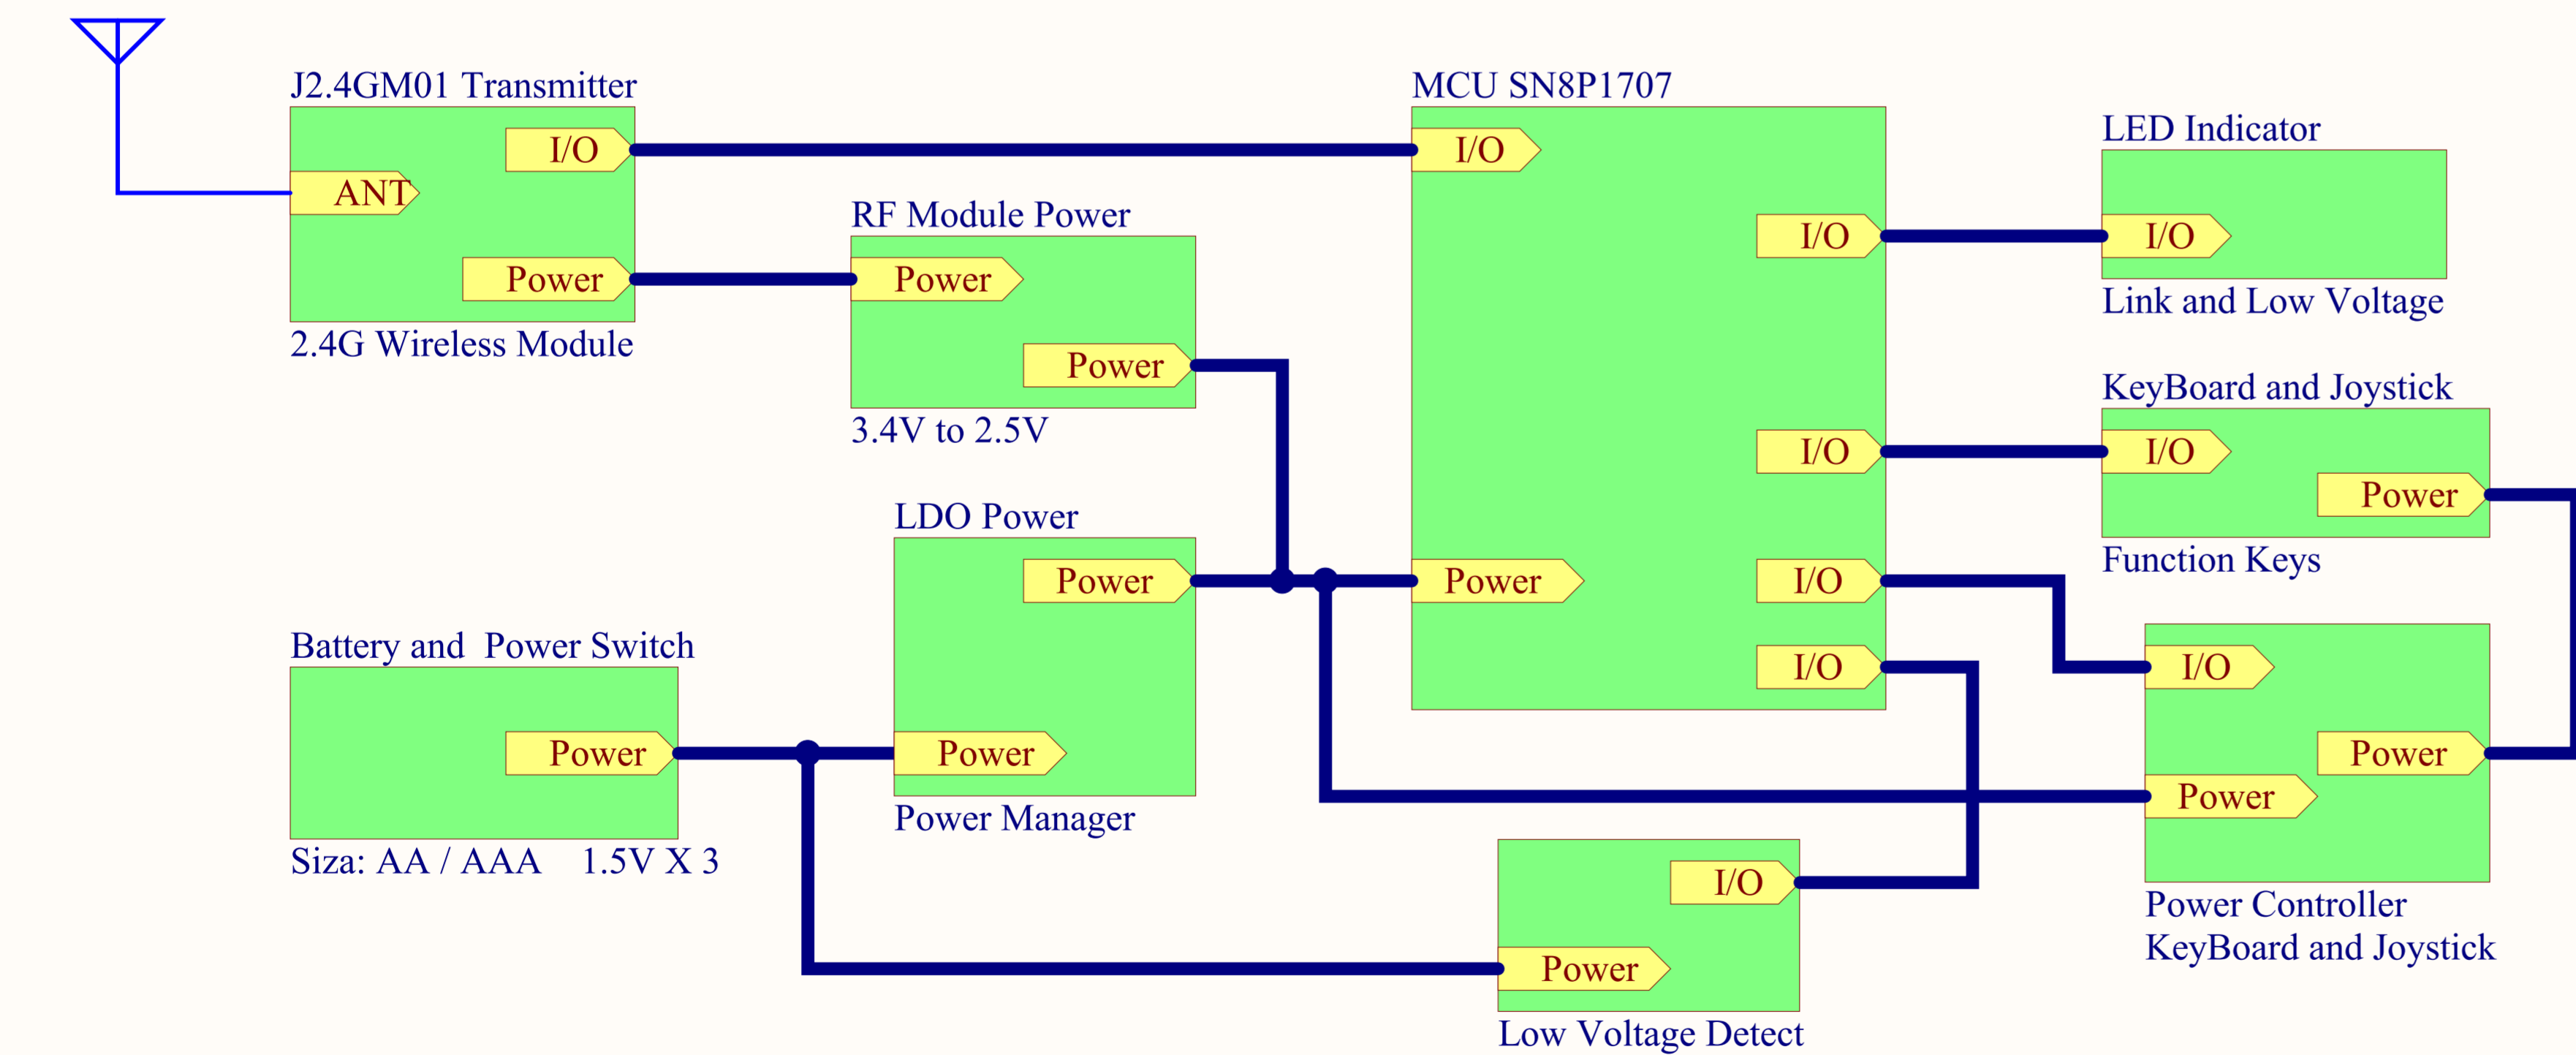

RECEIVER

TRANSMITTER

| | | | |
|-------|-----------------------------|-------------------------|------|
| Title | | RF Guitar Block Diagram | |
| Size | Number | Revision | |
| A4 | | V1.0 | |
| Date: | 2006-9-1 | Sheet of | |
| File: | H:\RDGUITARBLOCKDIAGRAM.SCH | Drawn By: | Ryan |