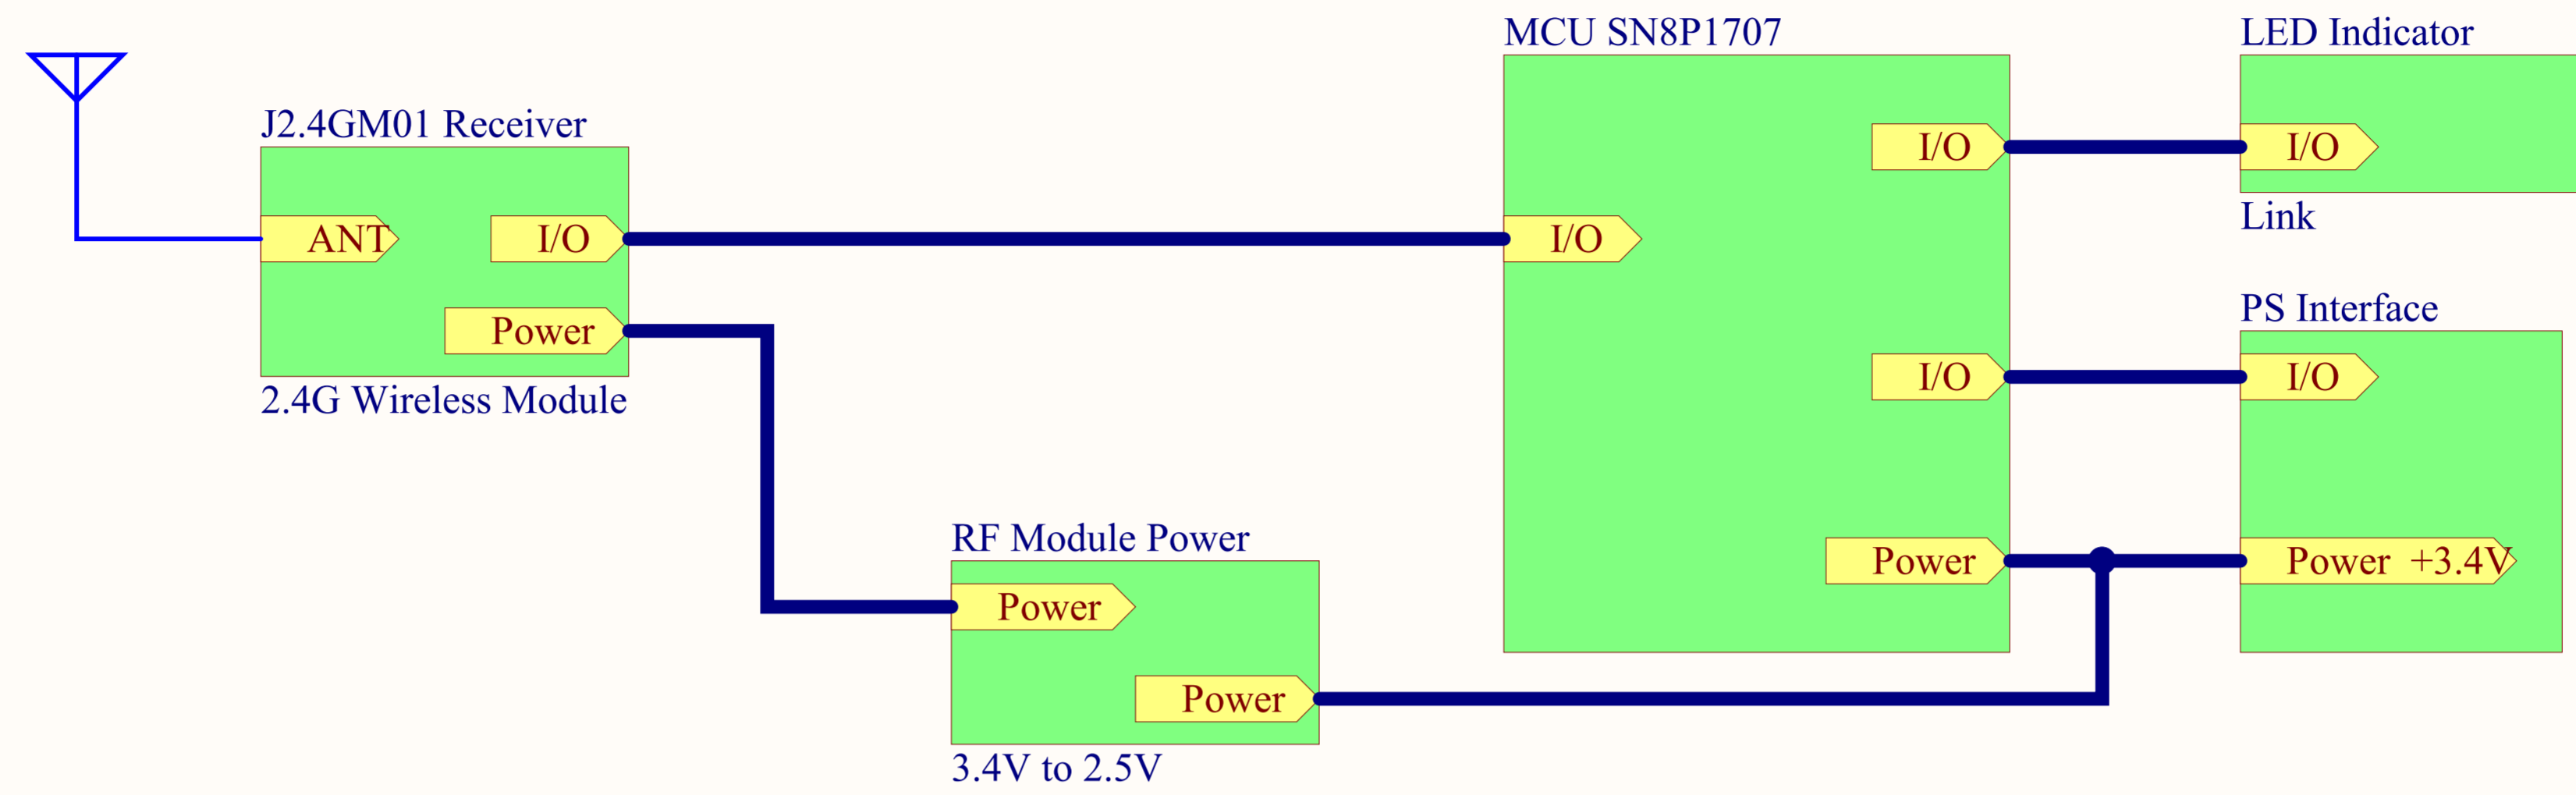

RECEIVER

TRANSMITTER

| | | | |
|-------|-----------------------------|-------------------------|------|
| Title | | RF Guitar Block Diagram | |
| Size | Number | Revision | |
| A4 | | V1.0 | |
| Date: | 2006-9-1 | Sheet of | |
| File: | H:\RDGUITARBLOCKDIAGRAM.SCH | Drawn By: | Ryan |