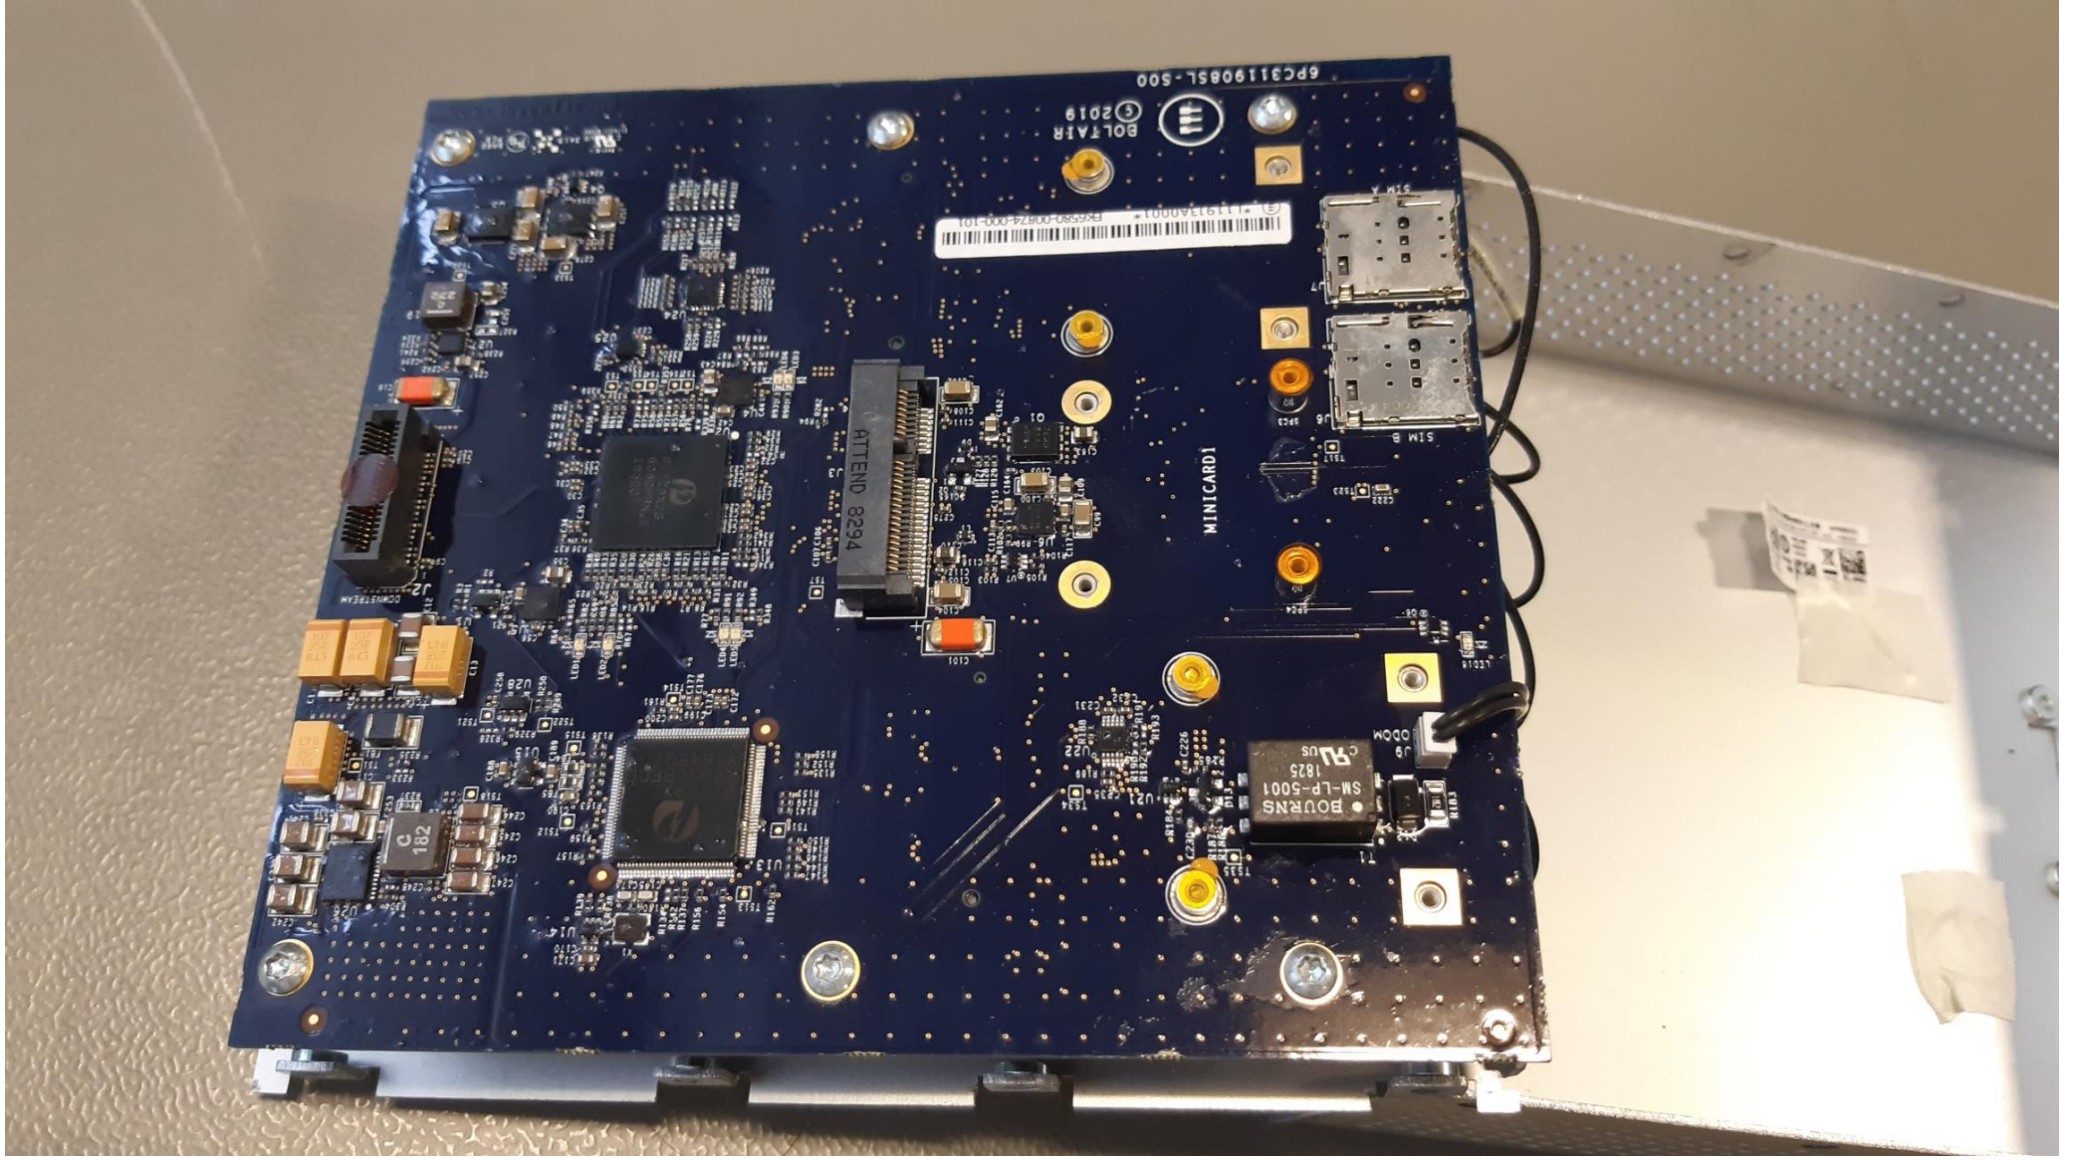

# Internal Photos BTAIR

FCC ID: UKM-BTA2031  
IC: 21442-BTA2031  
Model: BTA2031

DT60081007

WB222

250-02062-070

ATTEND 8294

MINICARD2

R106  
R205

C203

R303  
R344

MINICARD2

FCC ID: UKM-BTA2031  
IC: 21442-BTA2031  
Model: BTA2031

ATTEND 8294

ATTEND 8294

UPSTREAM J1