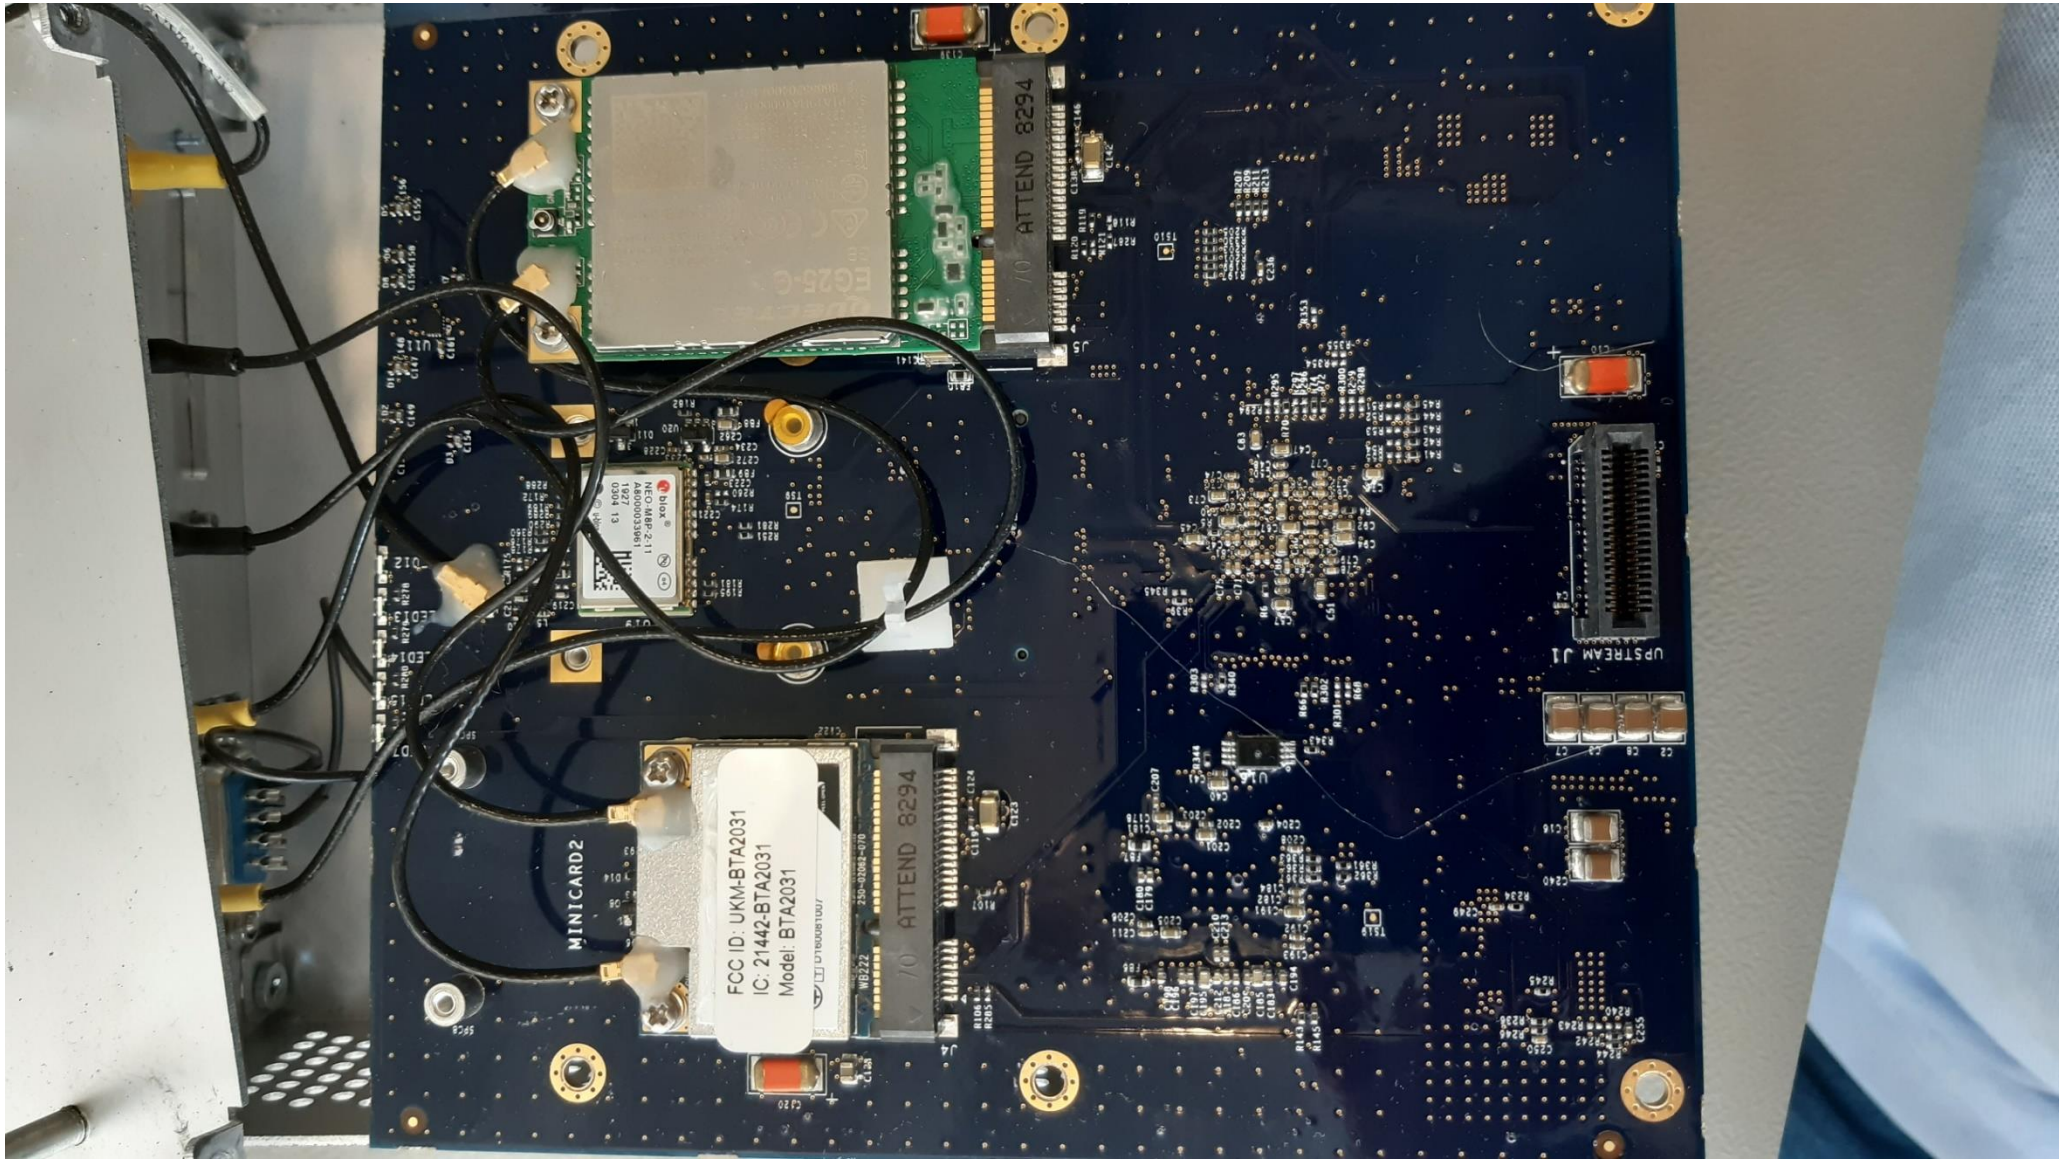

# Internal Photos BTAIR

FCC ID: UKM-BTA2031  
IC: 21442-BTA2031  
Model: BTA2031

DT60081007

WB222

250-02062-070

ATTEND 8294

MINICARD2

R106  
R205

C123

C119  
C124

C180  
C179

C207

C178  
C177

C208

C186

C197  
C195

C203

R303  
R344

MINICARD2

FCC ID: UKM-BTA2031  
IC: 21442-BTA2031  
Model: BTA2031

ATTEND 8294

ATTEND 8294

UPSTREAM J1