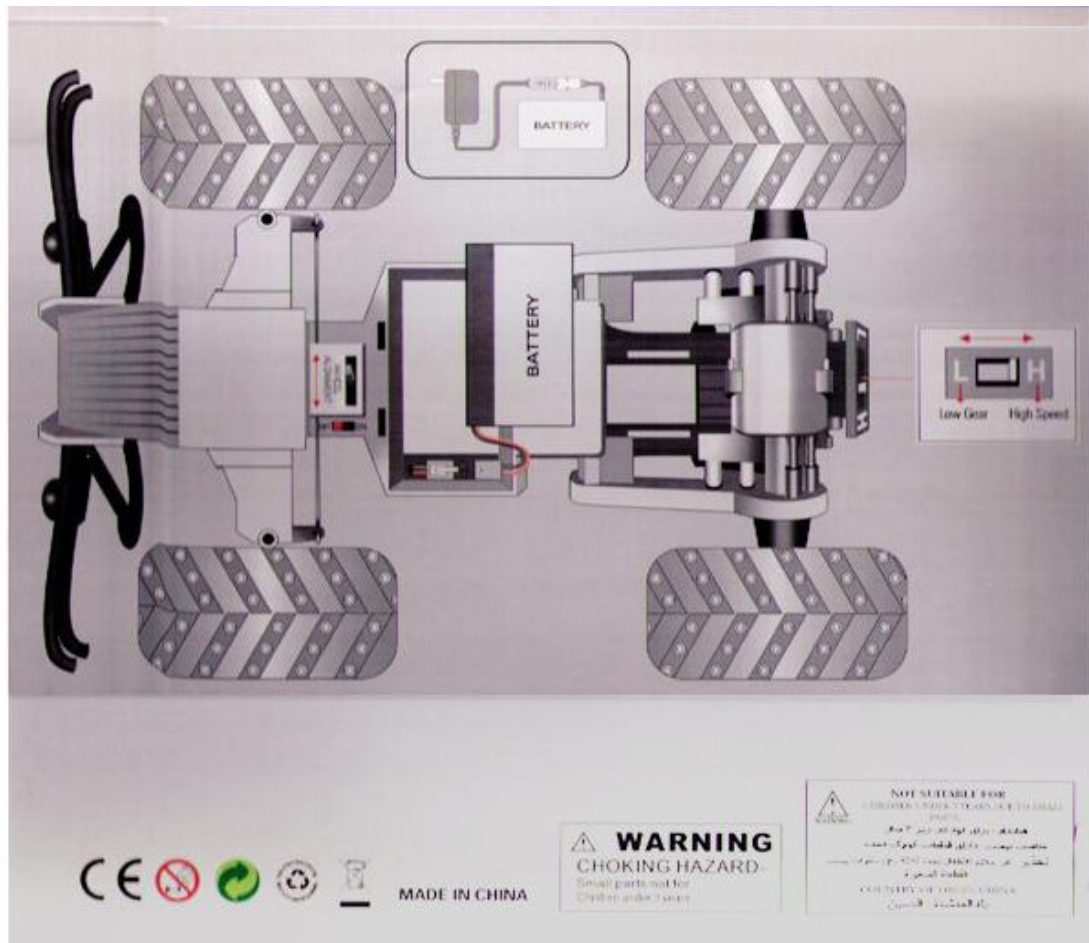

RADIO CONTROL OFF-ROAD  
**Climber Sport**

49MHz  40MHz  27MHz

Power switch

SPECIFICATIONS COLOURS AND CONTENTS MAY VARY FROM ILLUSTRATIONS  
**(INCLUDED)**

This device complies with Part 15 of the FCC Rules. Operation is subject to the following two conditions: (1) this device may not cause harmful interference, and (2) this device must accept any interference received, including interference that may cause undesired operation.