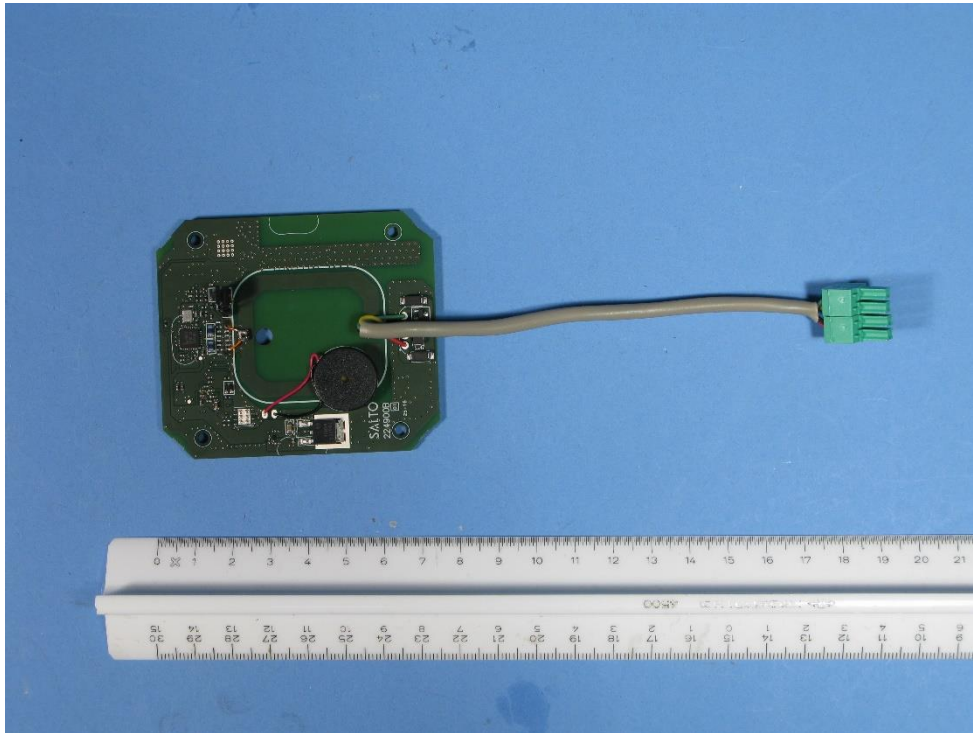

Internal Photo Module

Product name : WRMB
Applicant : SALTO Systems, S.L.
FCC ID : UKCWRMB
ISED ID : 10088A-WRMB

Table of Contents

1	Internal Photos	3
1.1	Top PCB view (modified with antenna simulating network).....	3
1.2	PCB bottom view	3
1.3	Antenna simulating network.....	4

1 Internal Photos

1.1 Top PCB view (modified with antenna simulating network)

1.2 PCB bottom view

1.3 Antenna simulating network