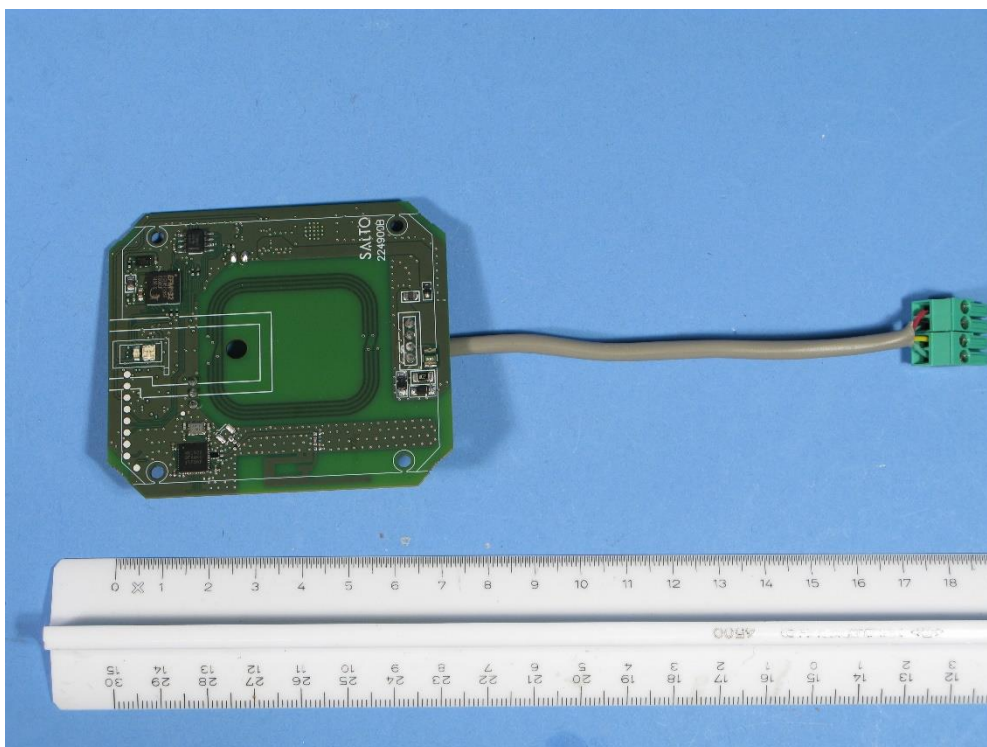

Internal Photo Module

Product name : WRMB
Applicant : SALTO Systems, S.L.
FCC ID : UKCWRMB
ISED ID : 10088A-WRMB

Table of Contents

1	Internal Photos	3
1.1	Top PCB view (modified with antenna simulating network).....	3
1.2	PCB bottom view	3
1.3	Antenna simulating network.....	4

1 Internal Photos

1.1 Top PCB view (modified with antenna simulating network)

1.2 PCB bottom view

1.3 Antenna simulating network