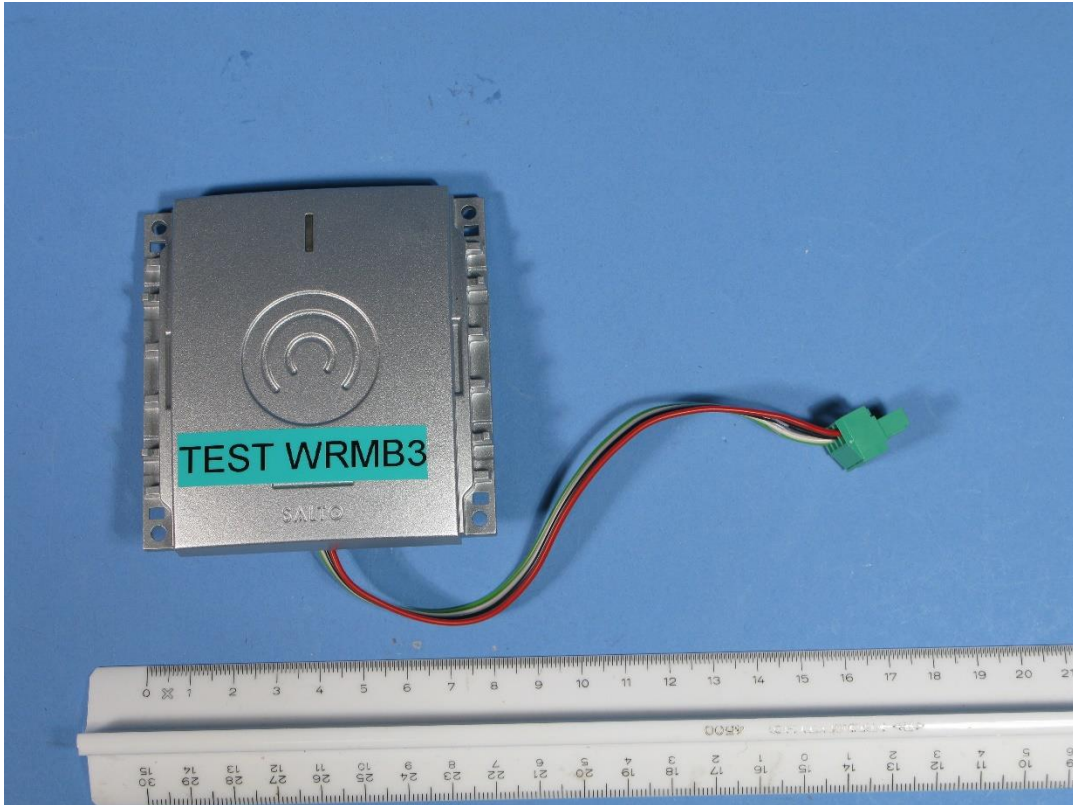

1 External Photos

1.1 Front View