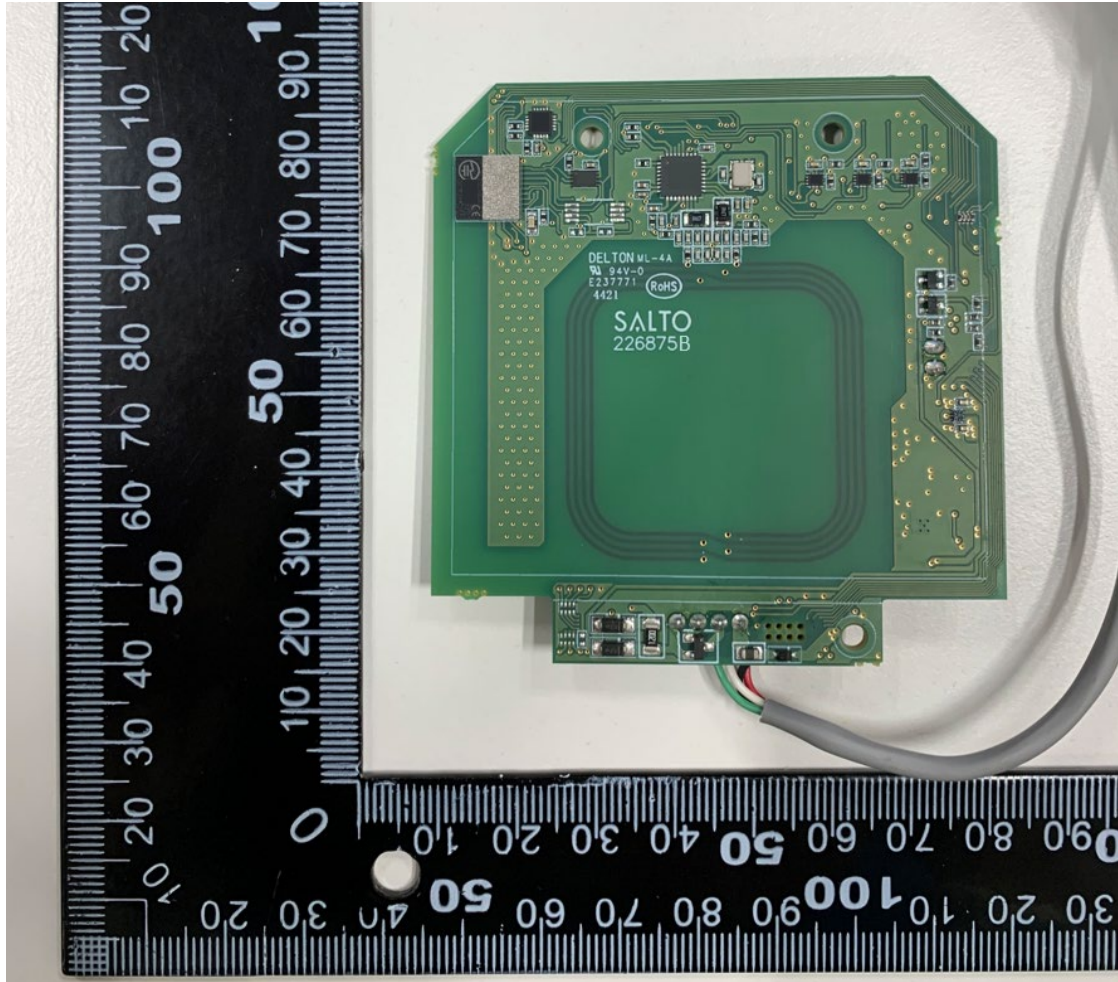

**Internal Photos Design XS – Keypad Wall Reader**  
**(WRD0MK)**

**CONFIDENTIAL**

**The contents of this document are confidential and intended solely for the recipient.  
Reproduction of, or forwarding to anyone not directly sent this document is strictly forbidden.**

**Content**

Content	2
1. WRD0MK	3
CONTROL CIRCUIT	3
KEYPAD CIRCUIT	5

**1. WRD0MK  
CONTROL CIRCUIT**

**KEYPAD CIRCUIT**