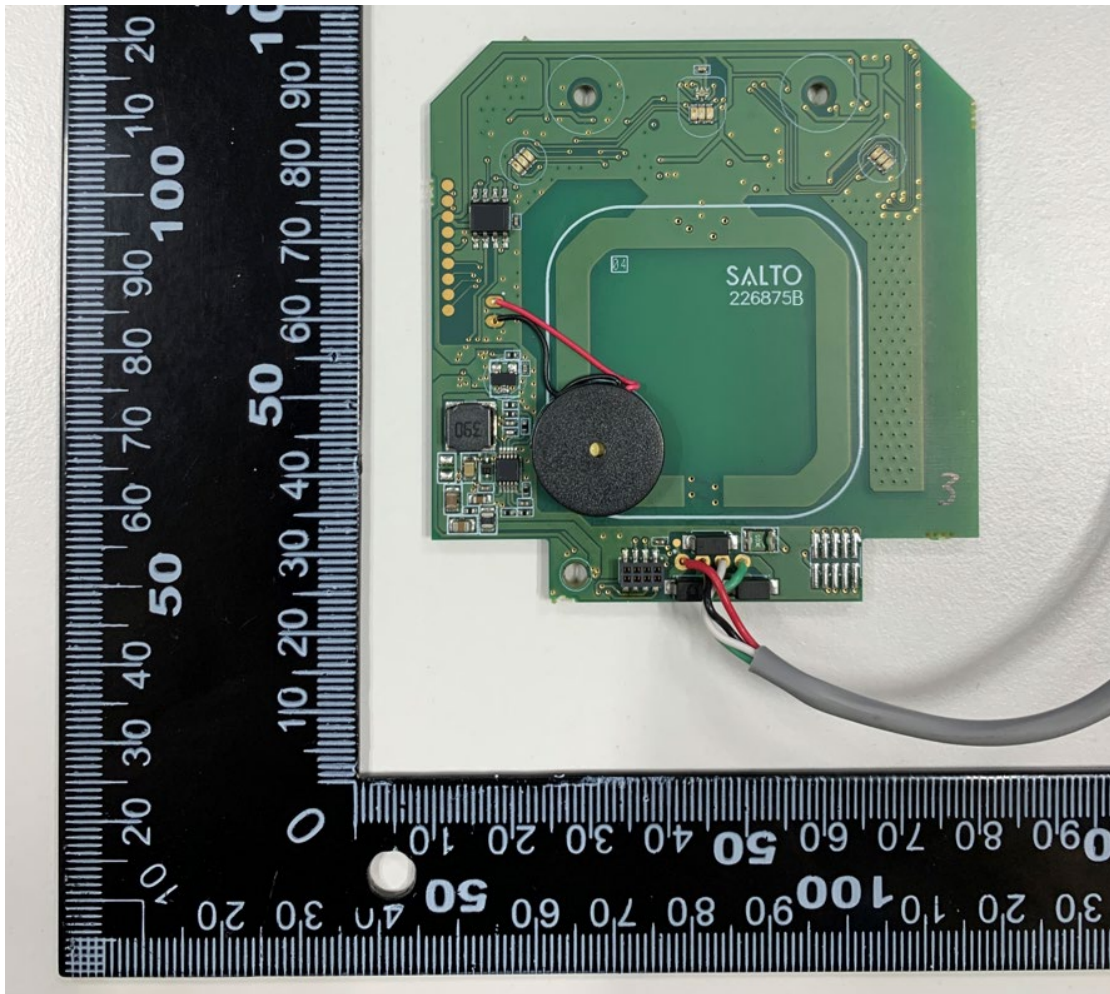

**Internal Photos Design XS – Keypad Wall Reader**  
**(WRD0MK)**

**CONFIDENTIAL**

**The contents of this document are confidential and intended solely for the recipient.  
Reproduction of, or forwarding to anyone not directly sent this document is strictly forbidden.**

**Content**

Content	2
1. WRD0MK	3
CONTROL CIRCUIT	3
KEYPAD CIRCUIT	5

**1. WRD0MK  
CONTROL CIRCUIT**

**KEYPAD CIRCUIT**