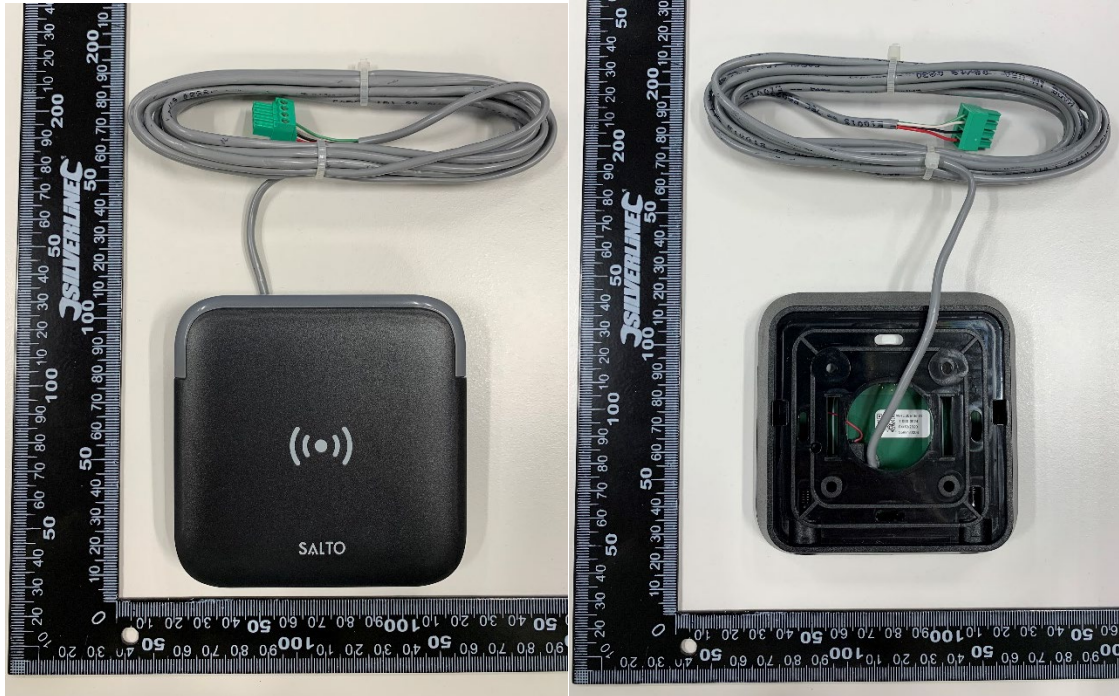

Content

Content	2
1. WRD0M	3
SQUARE VERSION	3
RECTANGULAR VERSION	4

1. WRD0M

SQUARE VERSION