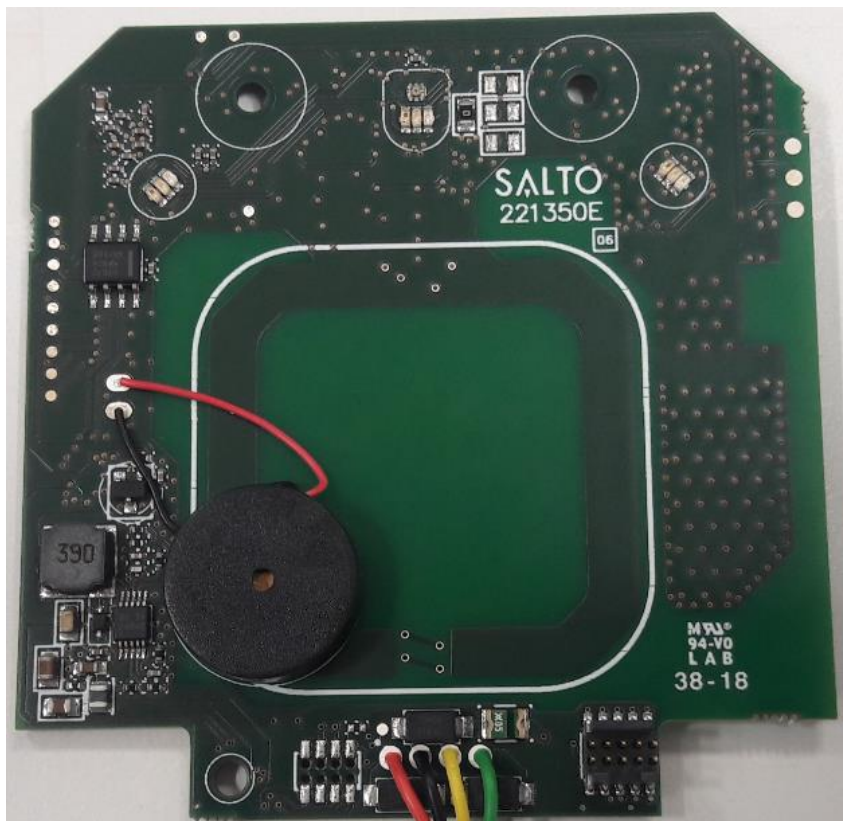

**Internal photos XS4 Wall Reader 2.0**  
**(WRD0B, WRD0J & WRD0S)**

**CONFIDENTIAL**

**The contents of this document are confidential and intended solely for the recipient.  
Reproduction of, or forwarding to anyone not directly sent this document is strictly forbidden.**

## **Content**

Content	2
1. XS4 Wall Reader 2.0, WRD0B	3
2. XS4 Wall Reader 2.0, WRD0J	4
3. XS4 Wall Reader 2.0, WRD0S	5

## 1. XS4 Wall Reader 2.0, WRD0B

**2. XS4 Wall Reader 2.0, WRD0J**

**3. XS4 Wall Reader 2.0, WRD0S**  
**CONTROL CIRCUIT**

***DIRECTKEY MODULE CIRCUIT***