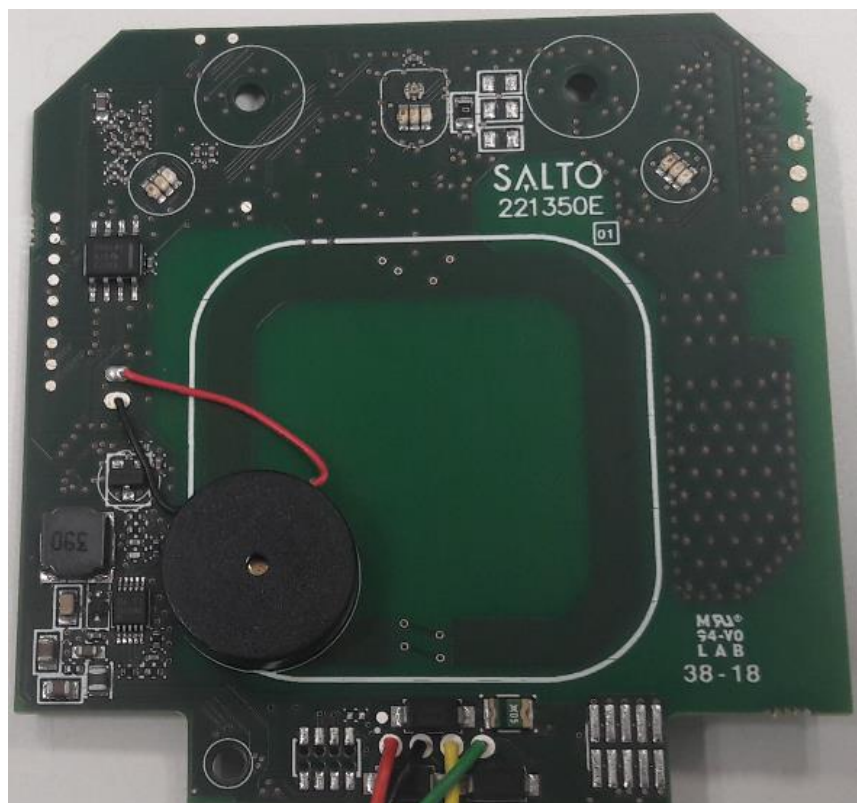

**Internal photos XS4 Wall Reader 2.0**  
**(WRD0B, WRD0J & WRD0S)**

**CONFIDENTIAL**

**The contents of this document are confidential and intended solely for the recipient.  
Reproduction of, or forwarding to anyone not directly sent this document is strictly forbidden.**

## **Content**

Content	2
1. XS4 Wall Reader 2.0, WRD0B	3
2. XS4 Wall Reader 2.0, WRD0J	4
3. XS4 Wall Reader 2.0, WRD0S	5

## 1. XS4 Wall Reader 2.0, WRD0B

**2. XS4 Wall Reader 2.0, WRD0J**

**3. XS4 Wall Reader 2.0, WRD0S**  
**CONTROL CIRCUIT**

***DIRECTKEY MODULE CIRCUIT***