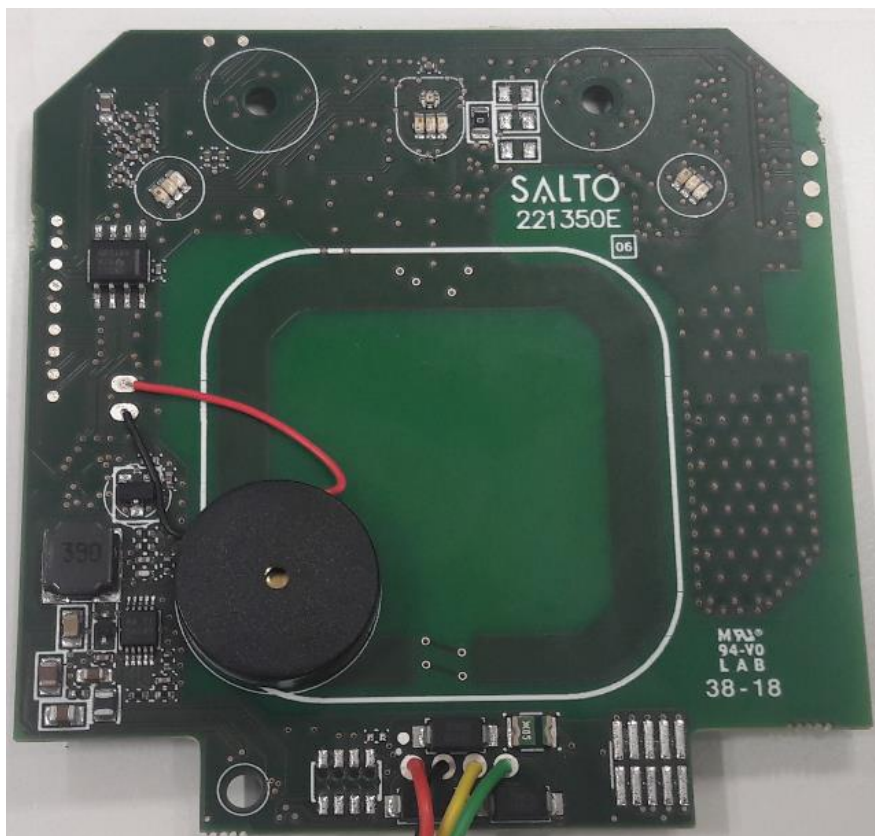

**Internal photos XS4 Wall Reader 2.0**  
**(WRD0B, WRD0J & WRD0S)**

**CONFIDENTIAL**

**The contents of this document are confidential and intended solely for the recipient.  
Reproduction of, or forwarding to anyone not directly sent this document is strictly forbidden.**

## **Content**

Content	2
1. XS4 Wall Reader 2.0, WRD0B	3
2. XS4 Wall Reader 2.0, WRD0J	4
3. XS4 Wall Reader 2.0, WRD0S	5

## 1. XS4 Wall Reader 2.0, WRD0B

**2. XS4 Wall Reader 2.0, WRD0J**

**3. XS4 Wall Reader 2.0, WRD0S**  
**CONTROL CIRCUIT**

***DIRECTKEY MODULE CIRCUIT***