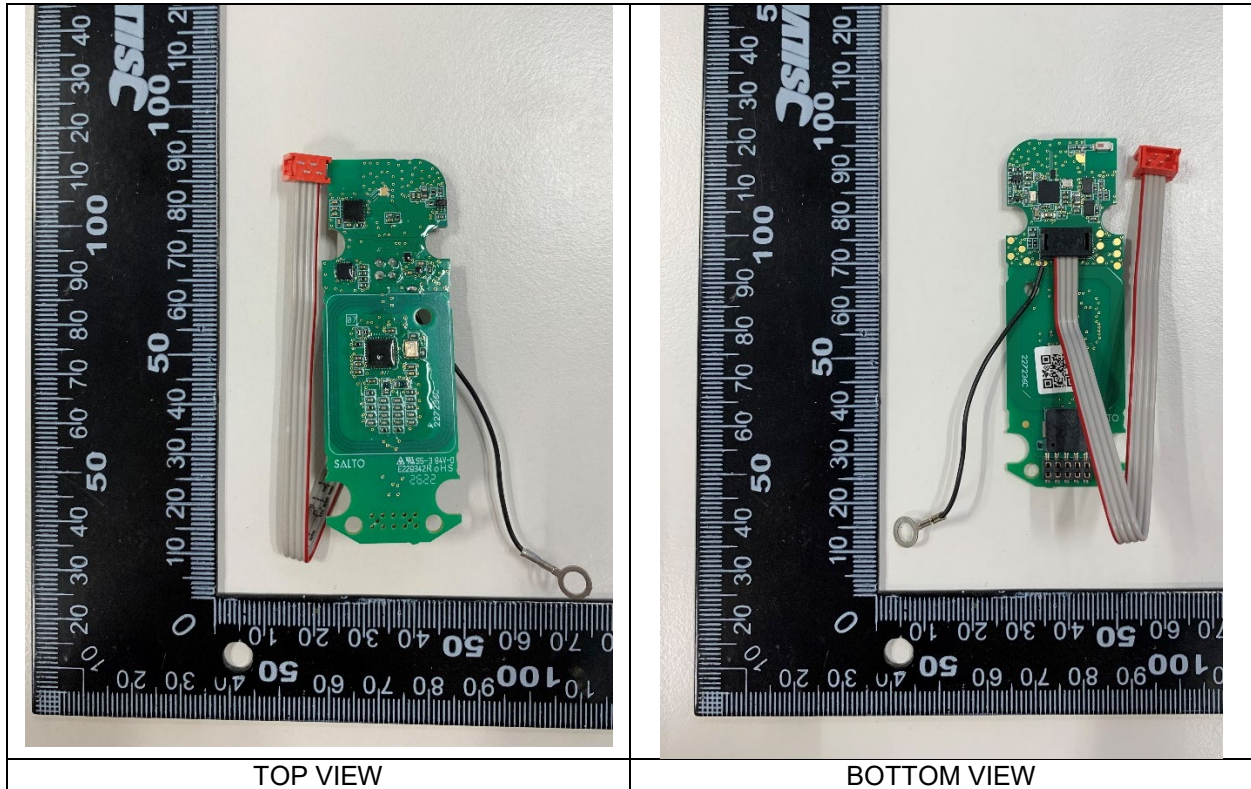

1 W61M

Control circuit – 227236C