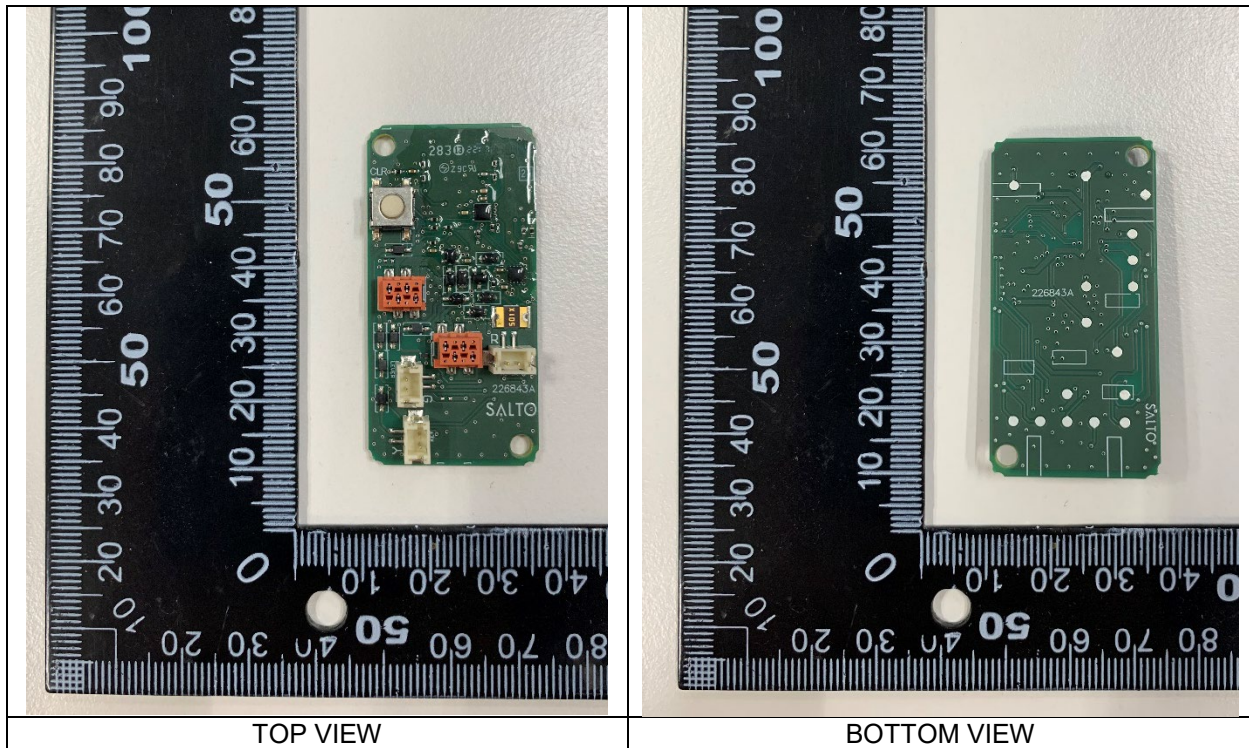

XS4 Original+ and XS4 One S

E2131

W61M

Internal photos

Version	Date	Changes	Author
1.0	27/10/2022	First edition	M.U.

Table of contents

1	W61M	3
	Control circuit – 227236C.....	3
	Motor circuit – 226843A	4
	Battery connection circuit – 226475A	4
	Priva + door circuit – 224863A.....	5

1 W61M

Control circuit – 227236C

Motor circuit – 226843A

Battery connection circuit – 226475A

Priva + door circuit – 224863A