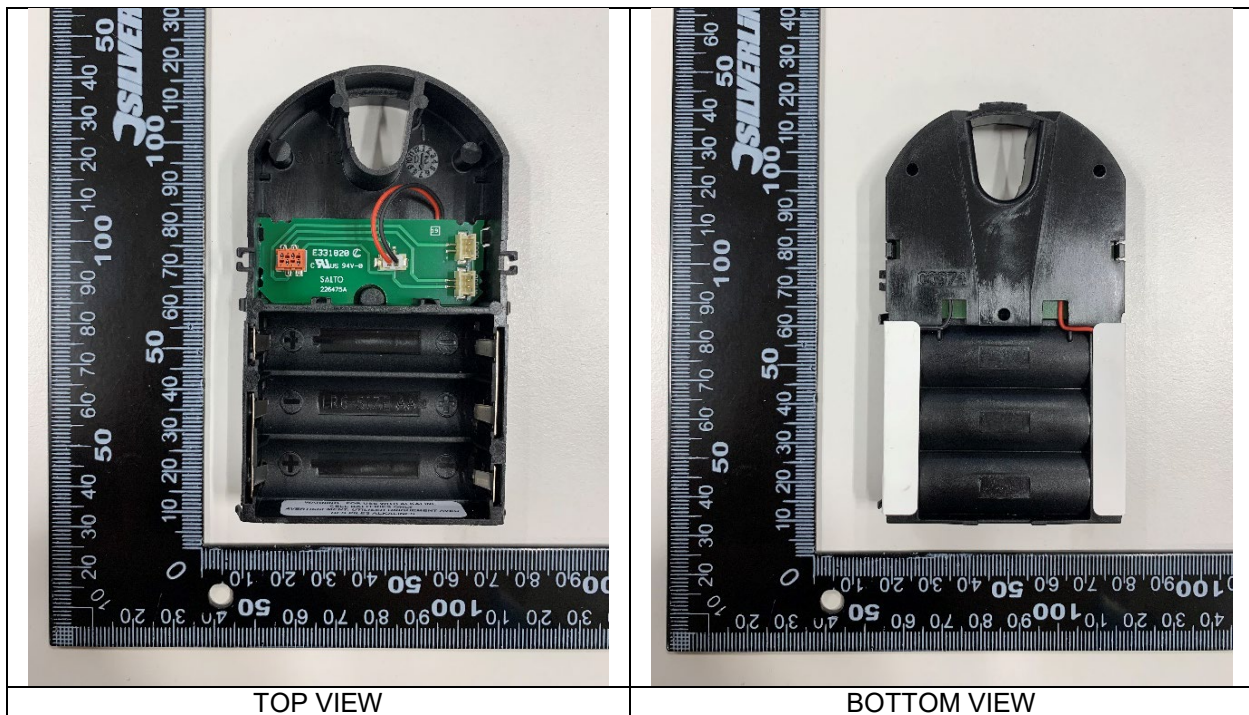

Battery connection circuit – 226475A