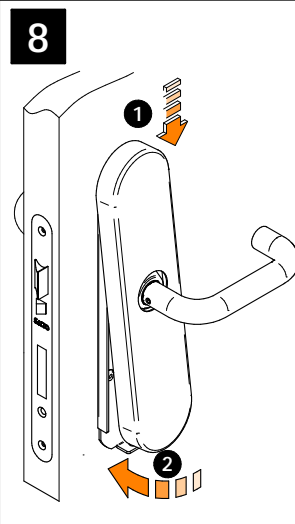

(F) Choisir le sens de la bêteille (I) Selezionare mano

Eng Installation (E) Instalación (D) Installation (F) Installation (I) Installazione

Installation guide

XS4 Original+ for EURO mortise locks & tubular latches

SALTO
inspired access

Eng Battery change
F Remplacer les piles
E Cambio de pilas

LR06

MAX. 40°

Change/Remplacer/Cambio

Installation guide

XS4 Original+ for EURO mortise locks & tubular latches

SALTO
inspired access