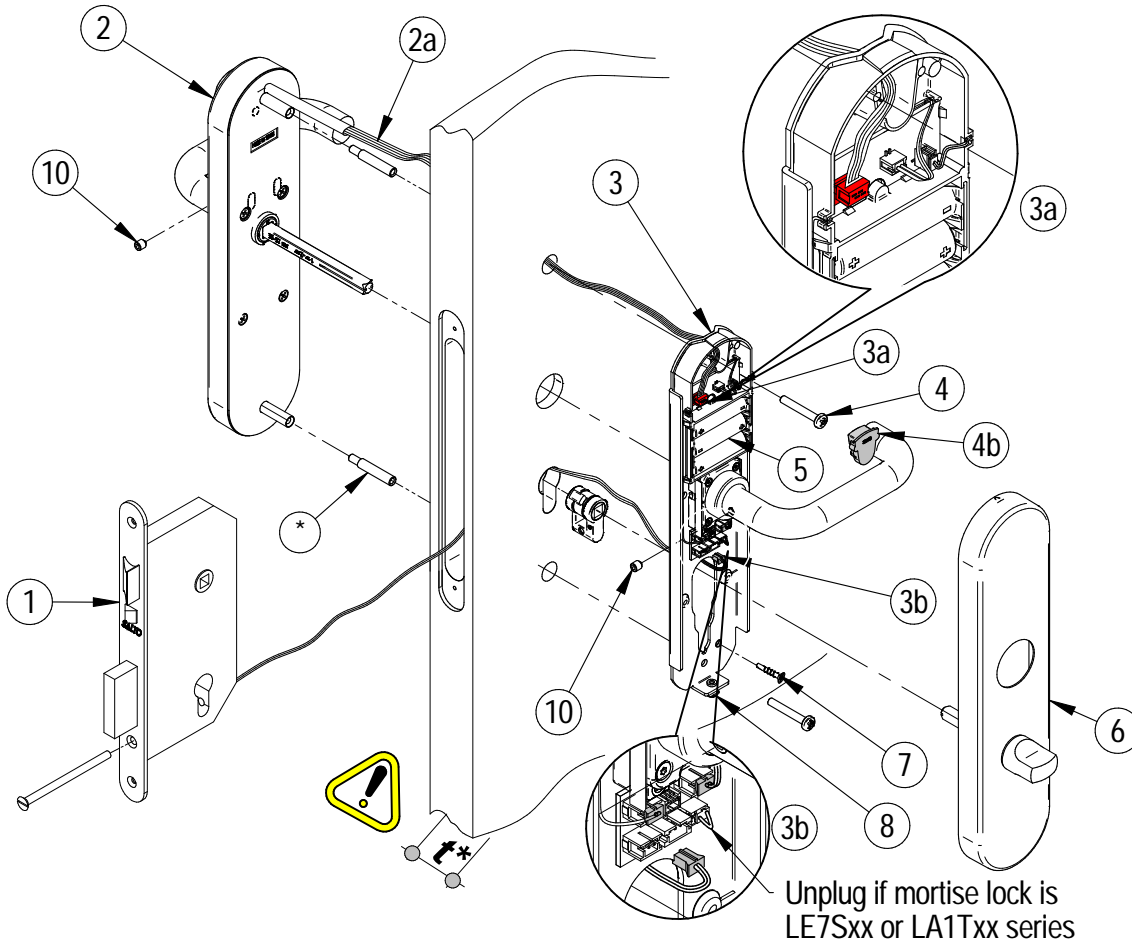

MODELS: ELECTRONIC INFO. W60M - W60T - W60MH

Installation guide

XS4 Original+ for EURO mortise locks & tubular latches

SALTO
inspired access

Eng Select handing (E) Selección mano (D) Drückerrichtung wählen

(F) Choisir le sens de la bêteille (I) Selezionare mano

Eng Installation (E) Instalación (D) Installation (F) Installation (I) Installazione

Installation guide

XS4 Original+ for EURO mortise locks & tubular latches

SALTO
inspired access

Eng Battery change
F Remplacer les piles
E Cambio de pilas

LR06

MAX. 40°

Change/Remplacer/Cambio

Installation guide

XS4 Original+ for EURO mortise locks & tubular latches

SALTO
inspired access

Ei651 xx..
Ei661 xx..

- (Eng) * Required only for doors that exceed 60mm [2-3/8"] thickness
- (E) * Sólo para puertas de espesor mayor de 60mm [2-3/8"]

Privacy thumbturn installation

Ei658 xx..
Ei668 xx..
Ei6P8 xx..