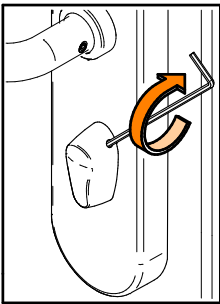

Privacy thumbturn installation