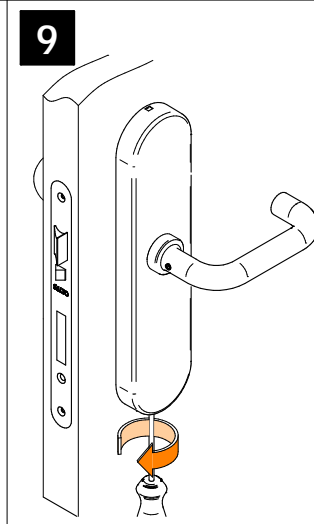

(F) Choisir le sens de la bêteille (I) Selezionare mano

Eng Installation (E) Instalación (D) Installation (F) Installation (I) Installazione

Installation guide

XS4 Original+ for EURO mortise locks & tubular latches

SALTO
inspired access

Eng Battery change
F Remplacer les piles
E Cambio de pilas

LR06

MAX. 40°

Change/Remplacer/Cambio

Installation guide

XS4 Original+ for EURO mortise locks & tubular latches

SALTO
inspired access