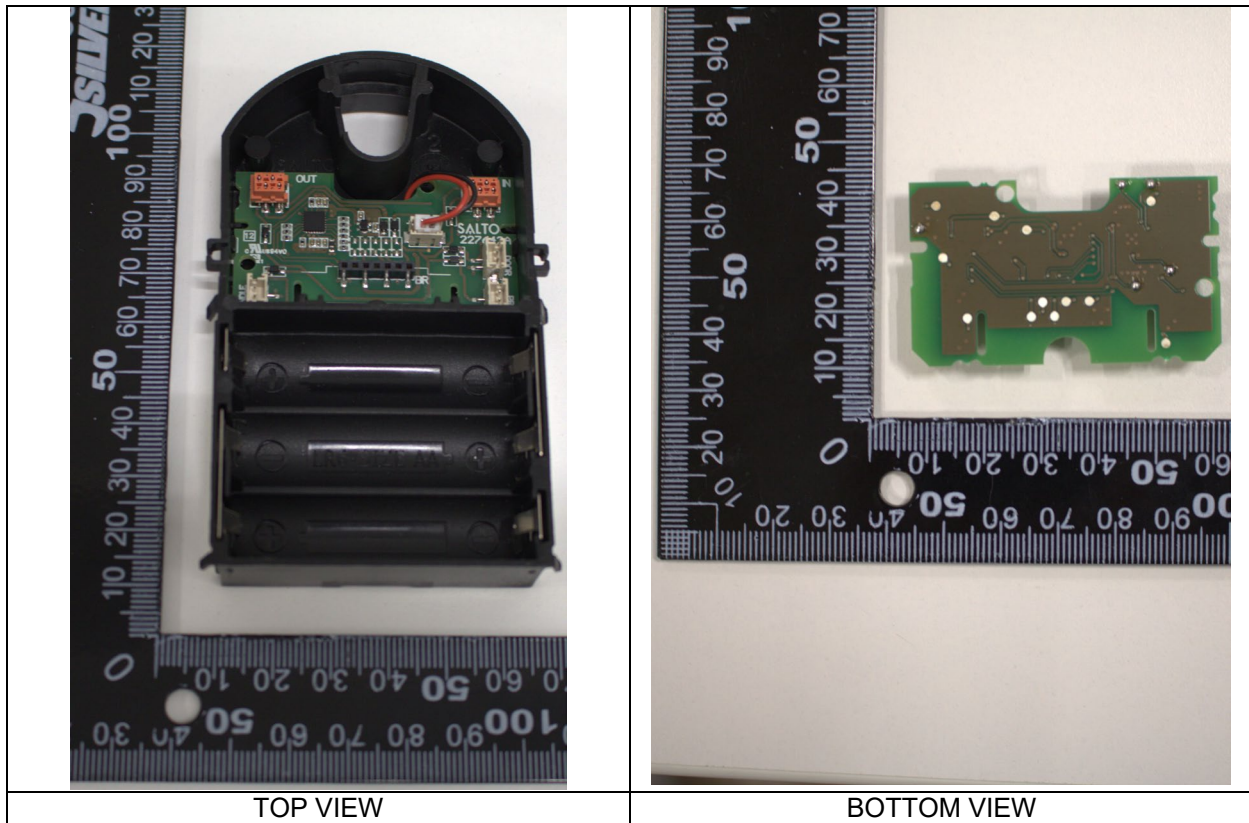

Battery connection circuit – 227642A