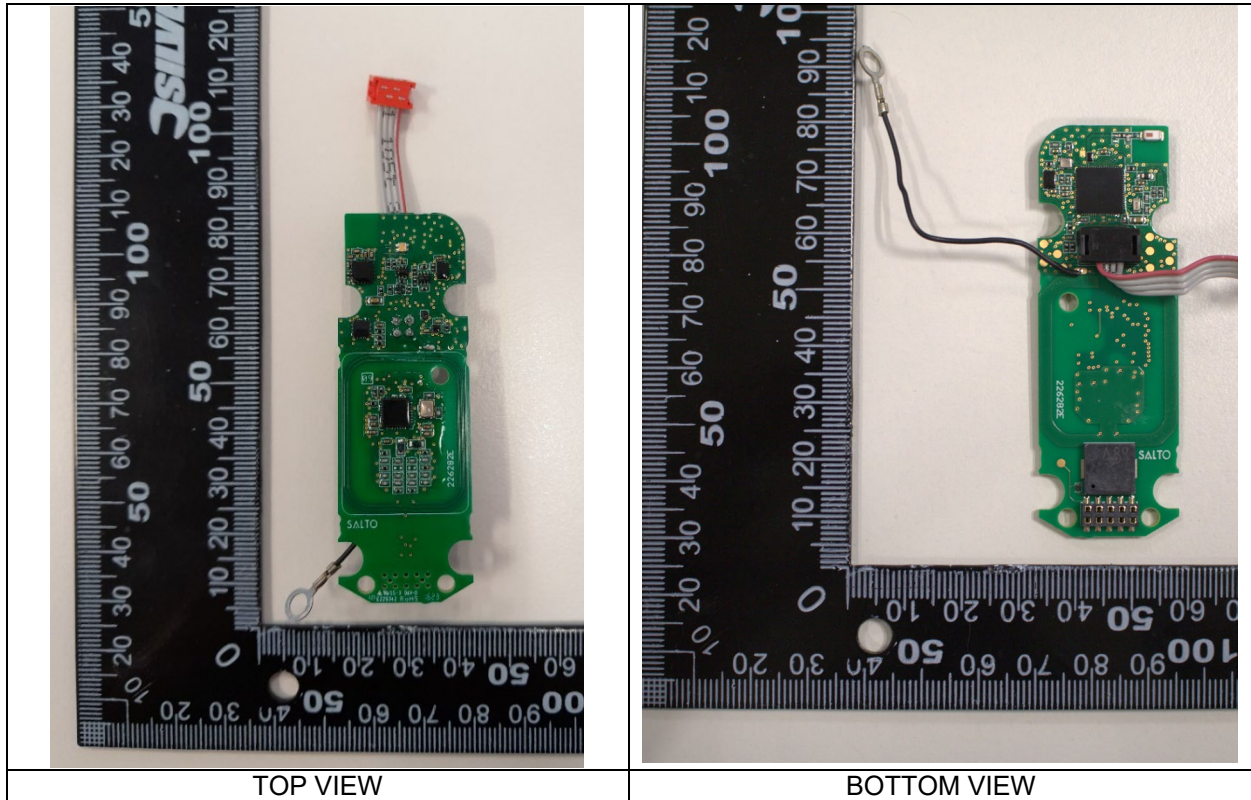

XS4 Original+ and XS4 One S KPP and Hilton extensions

E2131 W60MH and W60T

Internal photos

Version	Date	Changes	Author
1.0	28/09/2023	First edition	U.T.

Table of contents

1	W60MH	3
	Control circuit – 226282E	3
	Motor circuit – 227645A	3
	Battery connection circuit – 227642A	4
2	W60T	5
	Control circuit – 226282E	5
	Motor circuit – 227645A	5
	Battery connection circuit – 227642A	6
	Priva + door circuit – 224863A	6
	BLE Broker Module circuit – 226282E	7

1 W60MH

Control circuit – 226282E

Motor circuit – 227645A

Battery connection circuit – 227642A

2 W60T

Control circuit – 226282E

Motor circuit – 227645A

Battery connection circuit – 227642A

Priva + door circuit – 224863A

BLE Broker Module circuit – 226282E