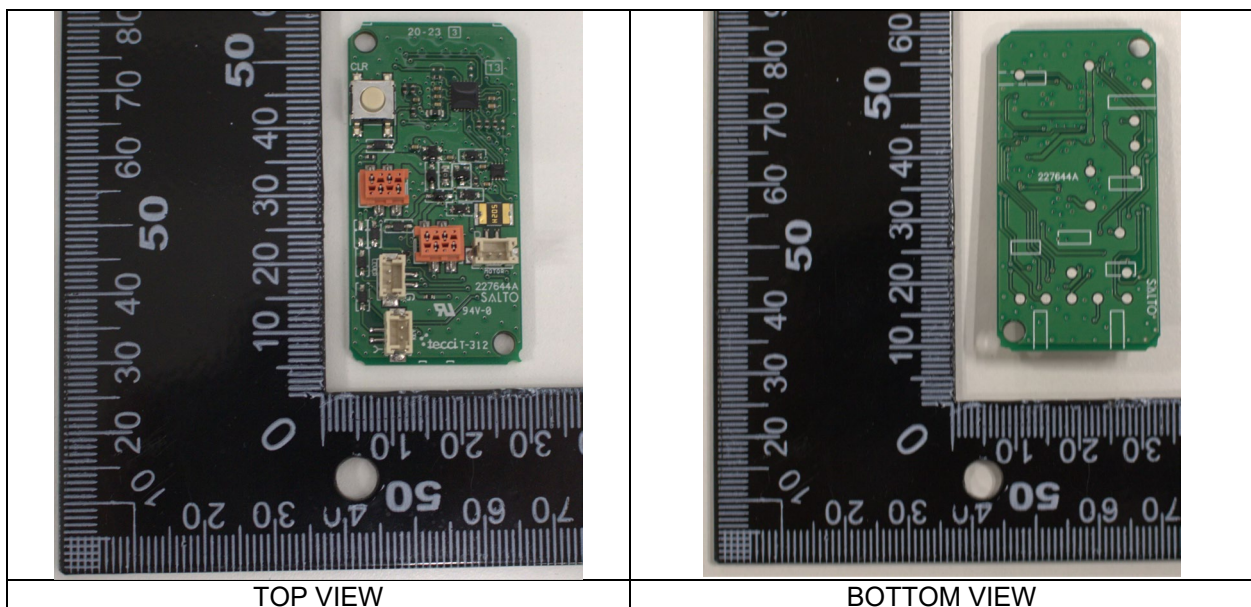

Motor circuit – 227645A