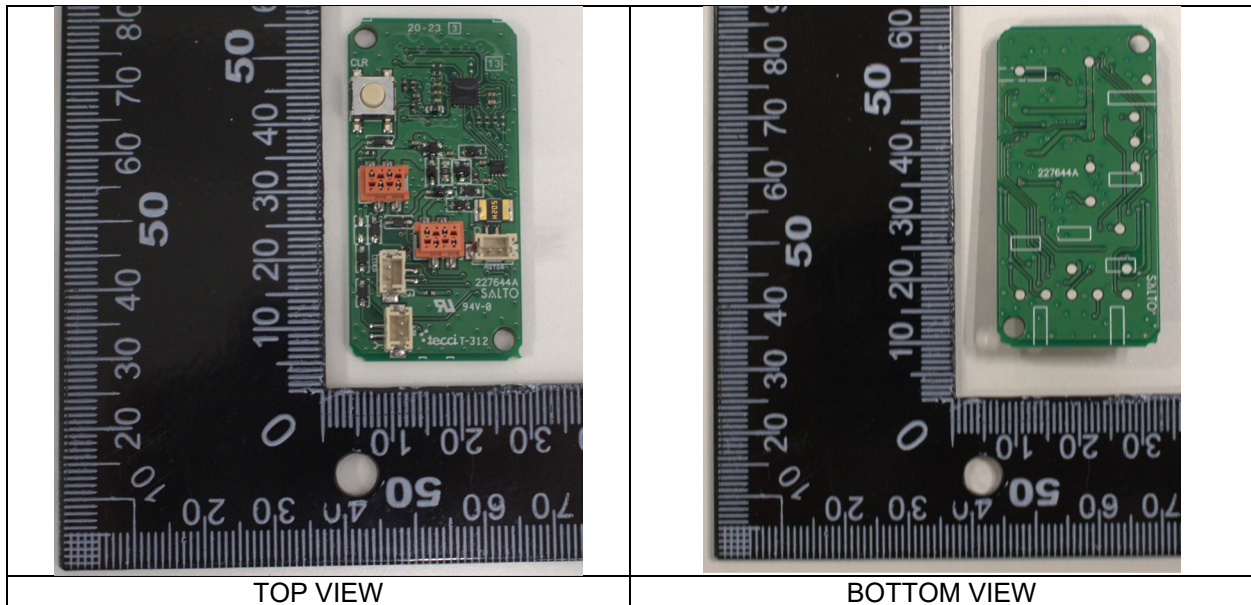

Motor circuit – 227645A