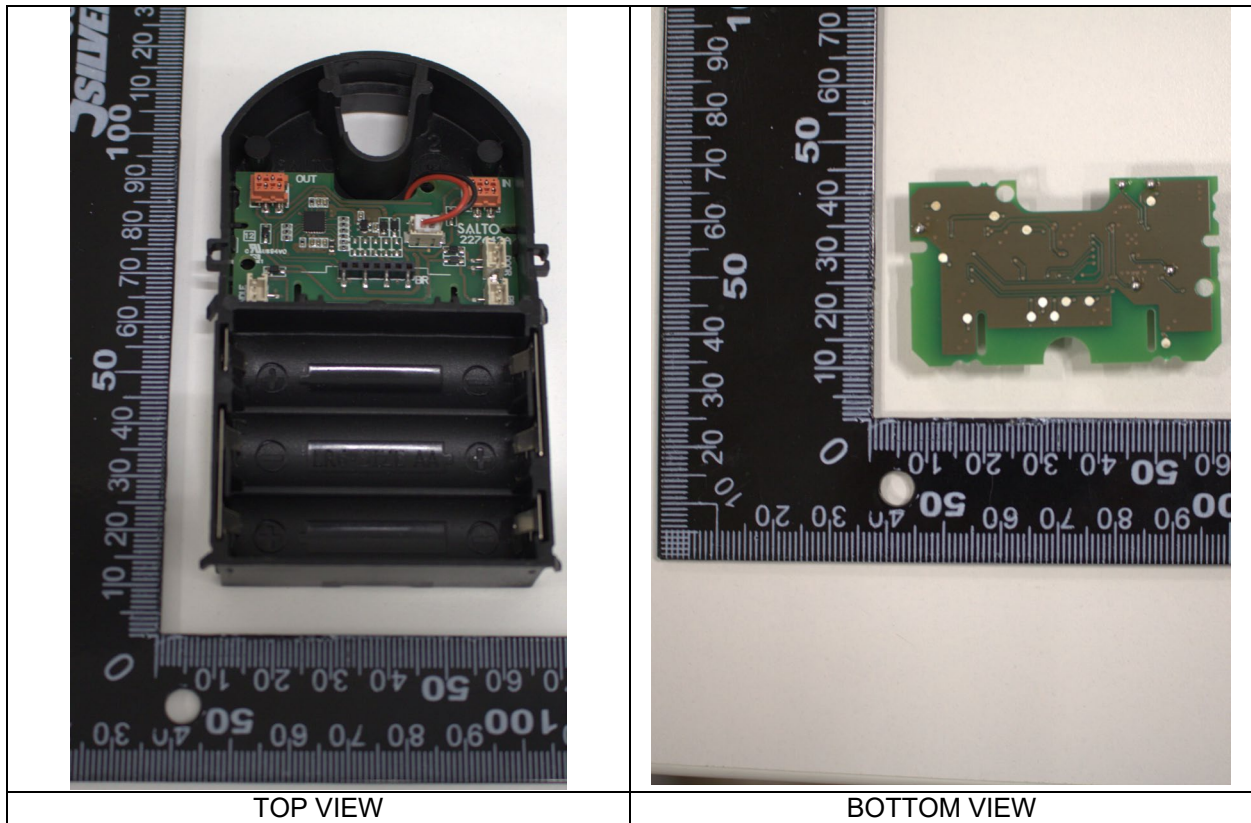

Battery connection circuit – 227642A