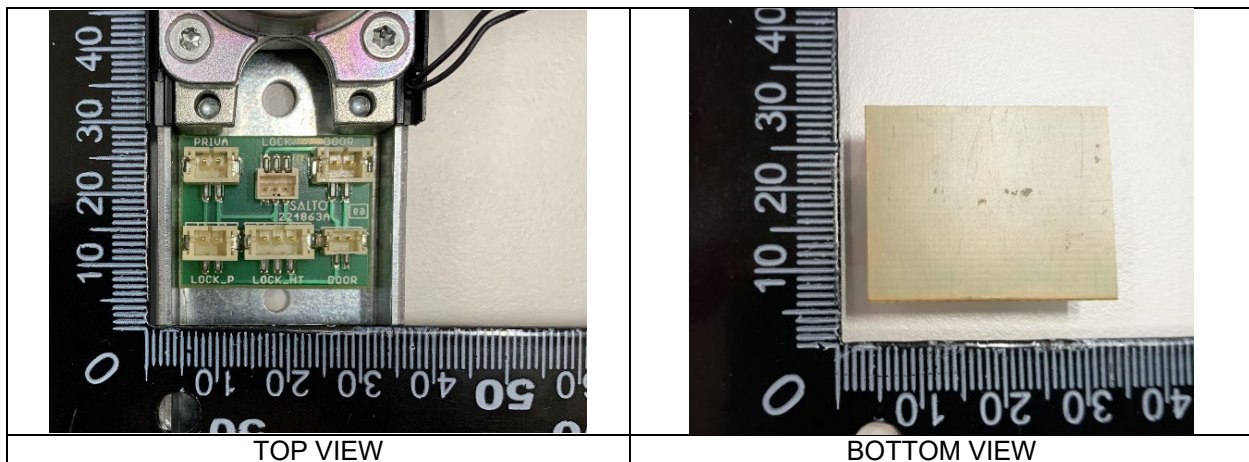

Priva + door circuit – 224863A