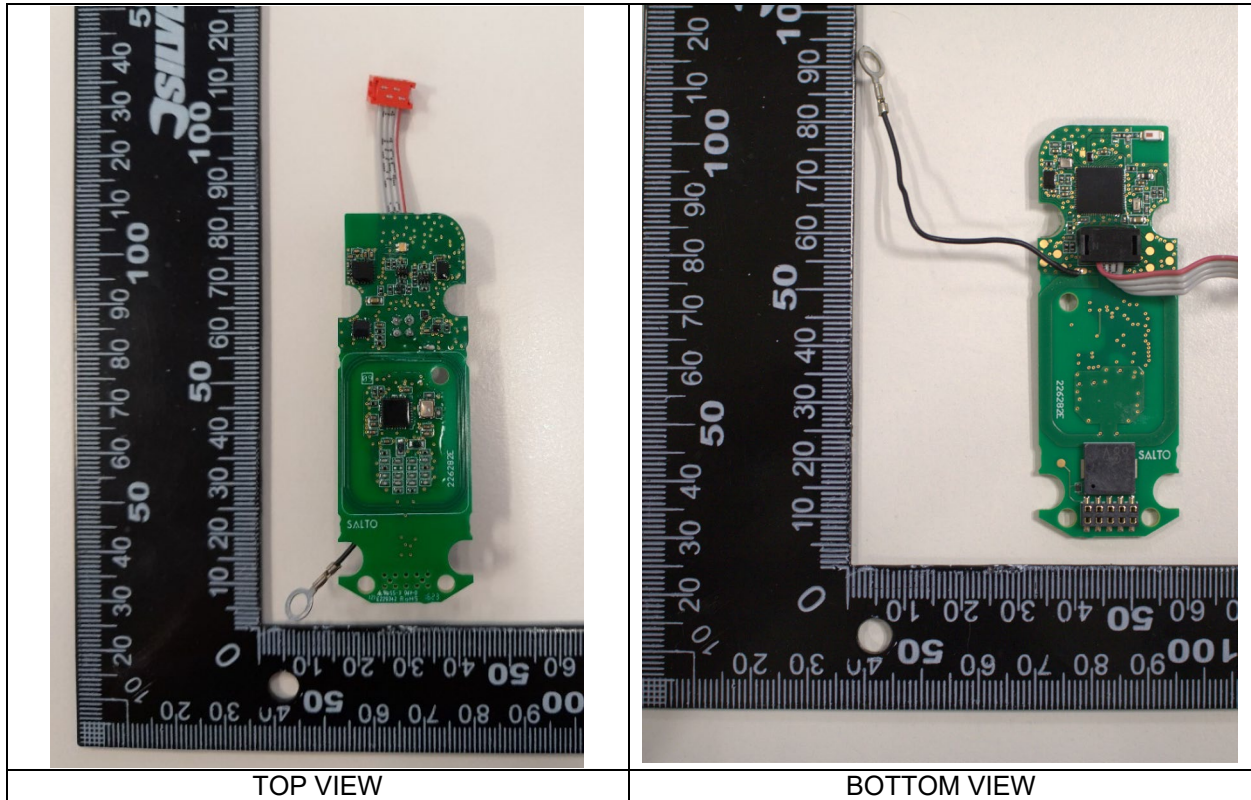

XS4 Original+ and XS4 One S KPP and Hilton extensions

E2131 W60MH and W60T

Internal photos

Version	Date	Changes	Author
1.0	28/09/2023	First edition	U.T.

Table of contents

1	W60MH	3
	Control circuit – 226282E	3
	Motor circuit – 227645A	3
	Battery connection circuit – 227642A	4
2	W60T	5
	Control circuit – 226282E	5
	Motor circuit – 227645A	5
	Battery connection circuit – 227642A	6
	Priva + door circuit – 224863A	6
	BLE Broker Module circuit – 226282E	7

1 W60MH

Control circuit – 226282E

Motor circuit – 227645A

Battery connection circuit – 227642A

2 W60T

Control circuit – 226282E

Motor circuit – 227645A

Battery connection circuit – 227642A