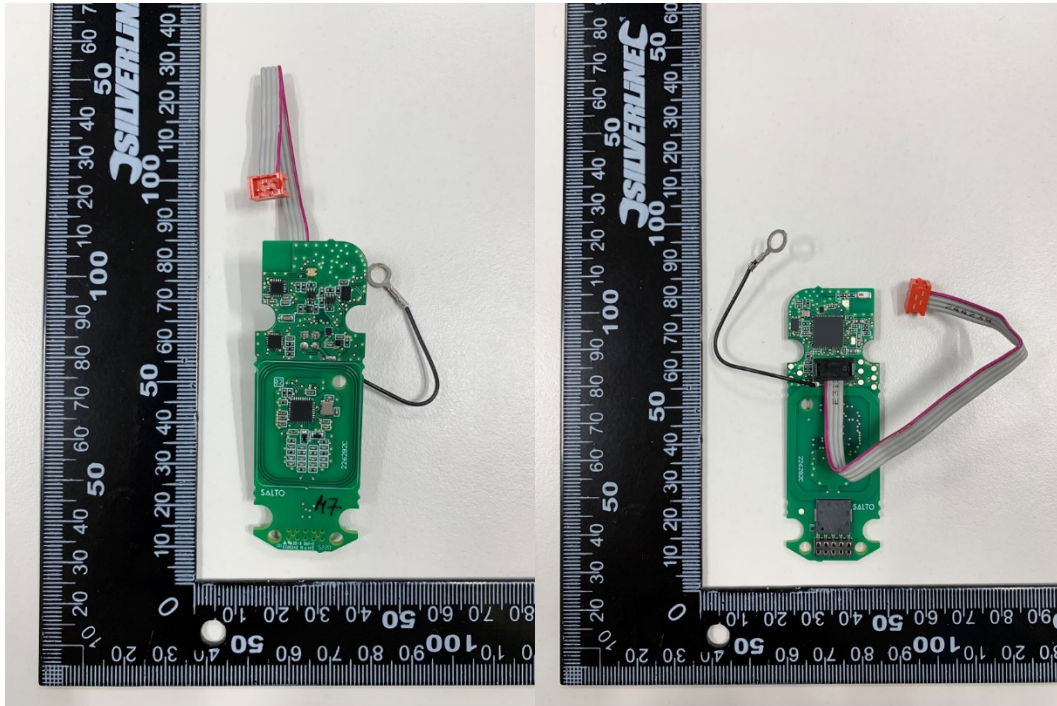

## 2. W60M

### 2.1. CONTROL CIRCUIT - 226282C

Top view

Bottom view

### 2.3. BATTERY CONNECTION CIRCUIT – 226475A

Top view

Bottom view