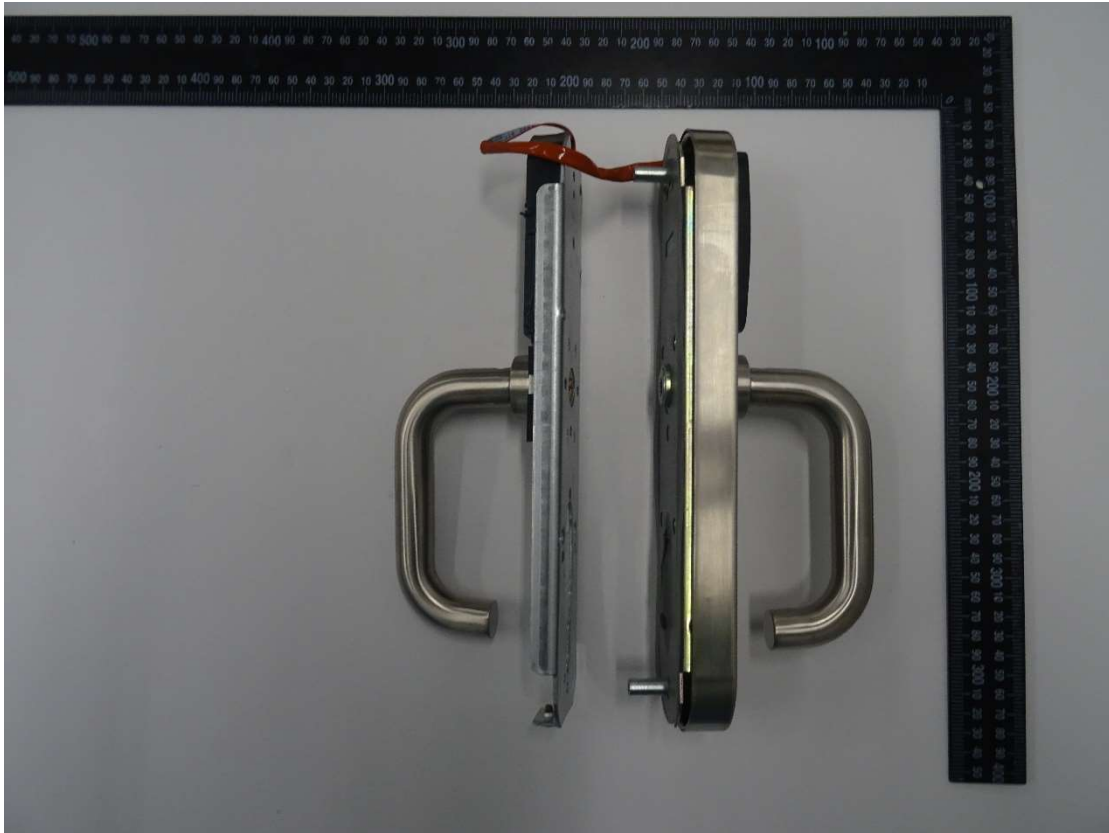

Appendix B: Photographs

EQUIPMENT FOR RADIATED TEST

EQUIPMENT FOR CONDUCTED TEST

TEST SETUP FOR RADIATED MEASUREMENTS BELOW 30 MHz

TEST SETUP FOR RADIATED MEASUREMENTS ABOVE 30 MHz

TEST SETUP FOR RF CONDUCTED MEASUREMENTS