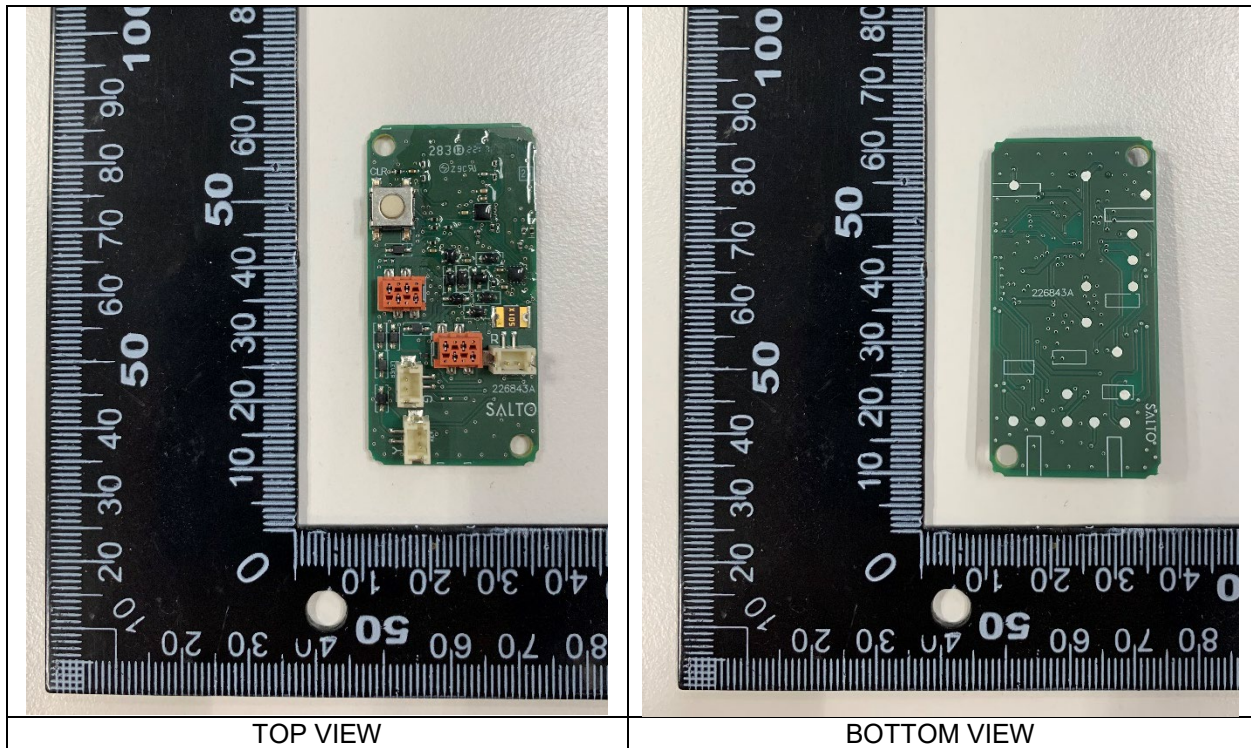

Motor circuit – 226843A