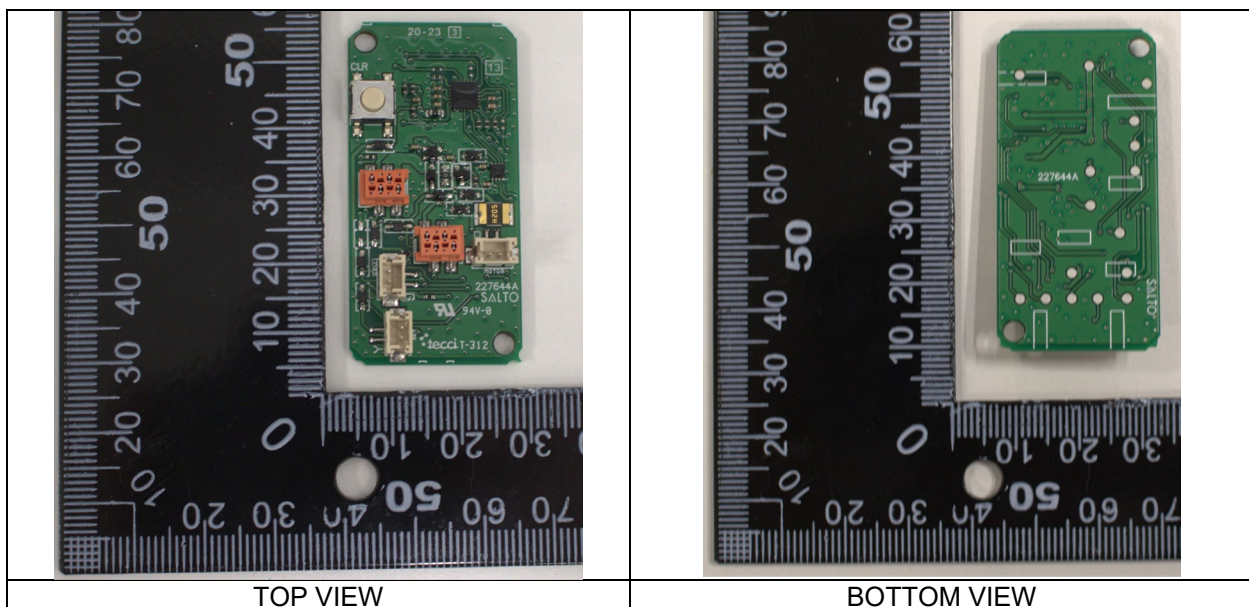

Motor circuit – 227645A