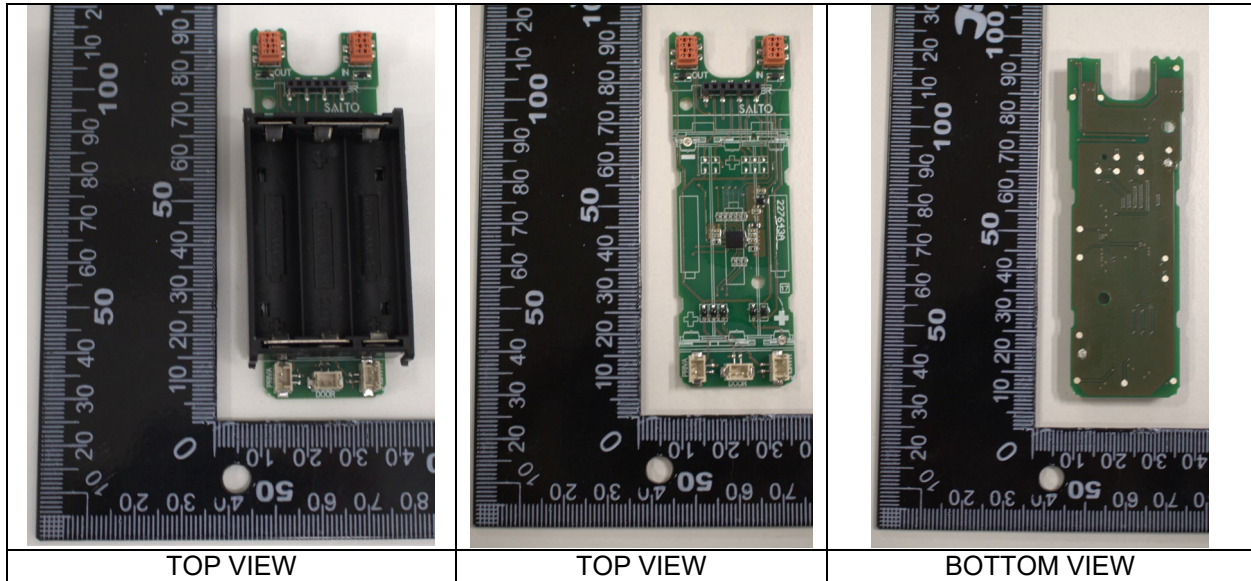

Battery connection circuit – 227643A