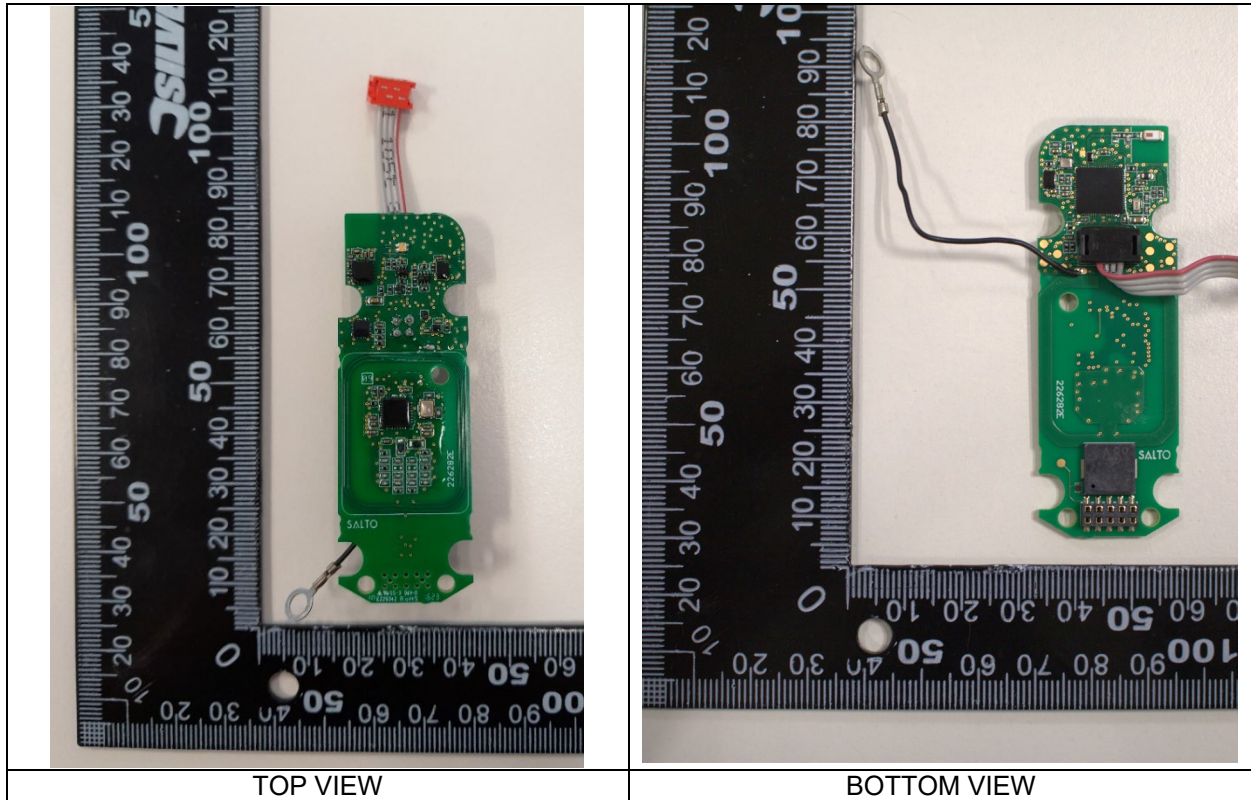

XS4 Original+ and XS4 One S KPP and Hilton extensions

E2131 W40MH and W40T

Internal photos

Version	Date	Changes	Author
1.0	28/09/2023	First edition	U.T.

Table of contents

1	W40MH	3
	Control circuit – 226282E	3
	Motor circuit – 227645A	3
	Battery connection circuit – 227643A	4
2	W40T	5
	Control circuit – 226282E	5
	Motor circuit – 227645A	5
	Battery connection circuit – 227643A	6
	Priva + door circuit – 224863A	6
	BLE Broker Module circuit – 226282E	7

1 W40MH

Control circuit – 226282E

Motor circuit – 227645A

Battery connection circuit – 227643A

2 W40T

Control circuit – 226282E

Motor circuit – 227645A

Battery connection circuit – 227643A