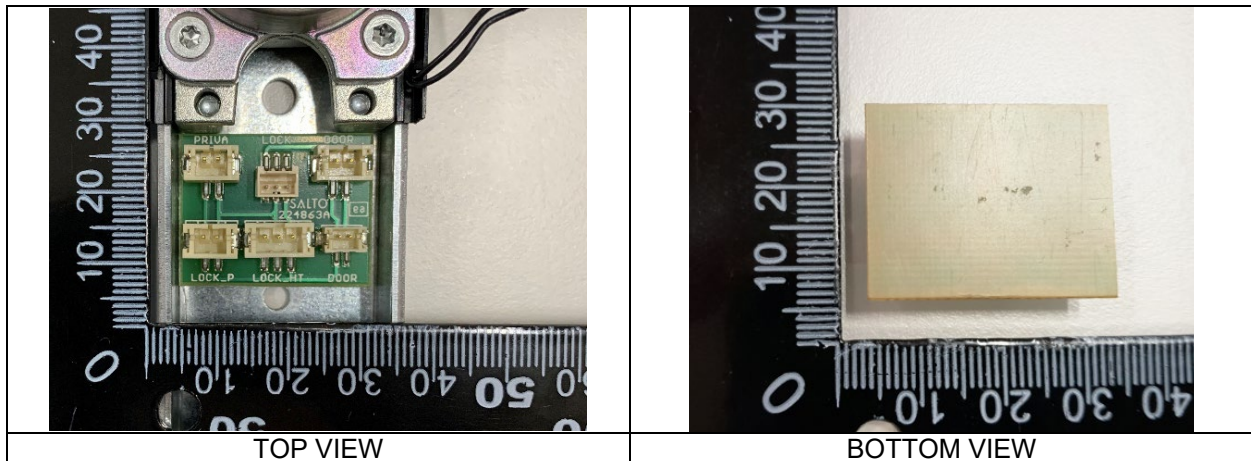

Priva + door circuit – 224863A