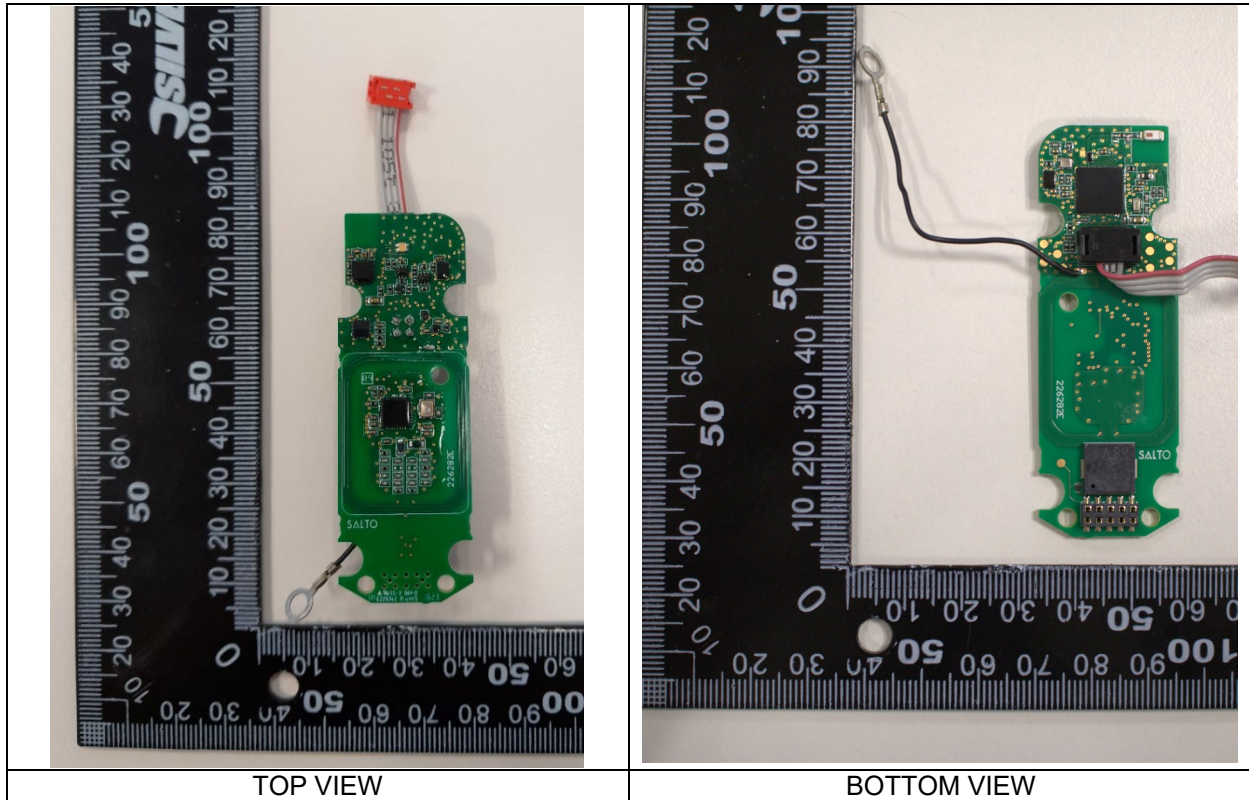

2 W40T

Control circuit – 226282E