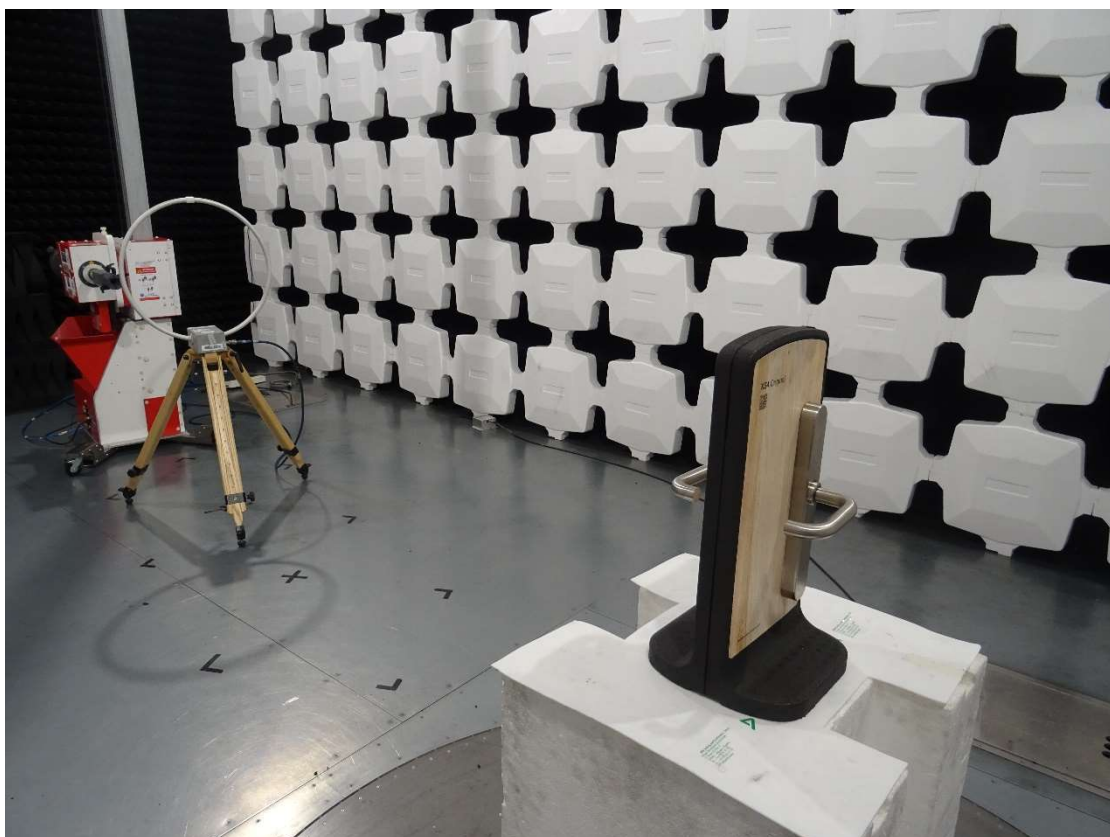

Appendix B: Photographs

EQUIPMENT FOR CONDUCTED TEST

TEST SETUP FOR RADIATED MEASUREMENTS BELOW 30 MHz

TEST SETUP FOR RADIATED MEASUREMENTS ABOVE 30 MHz

TEST SETUP FOR RF CONDUCTED MEASUREMENTS