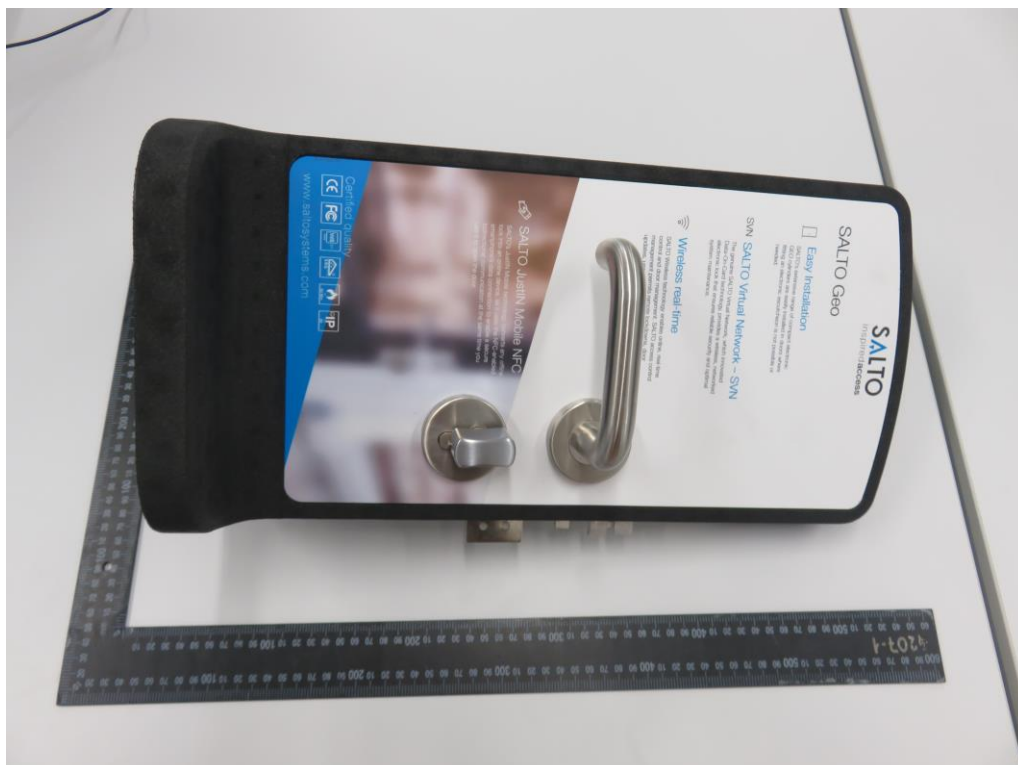

Appendix B - Photographs

EQUIPMENT FOR RADIATED MEASUREMENTS

EQUIPMENT FOR CONDUCTED MEASUREMENTS

TEST SETUP FOR RADIATED MEASUREMENTS BELOW 30 MHz

TEST SETUP FOR RADIATED MEASUREMENTS ABOVE 30 MHz

TEST SETUP FOR CONDUCTED MEASUREMENTS