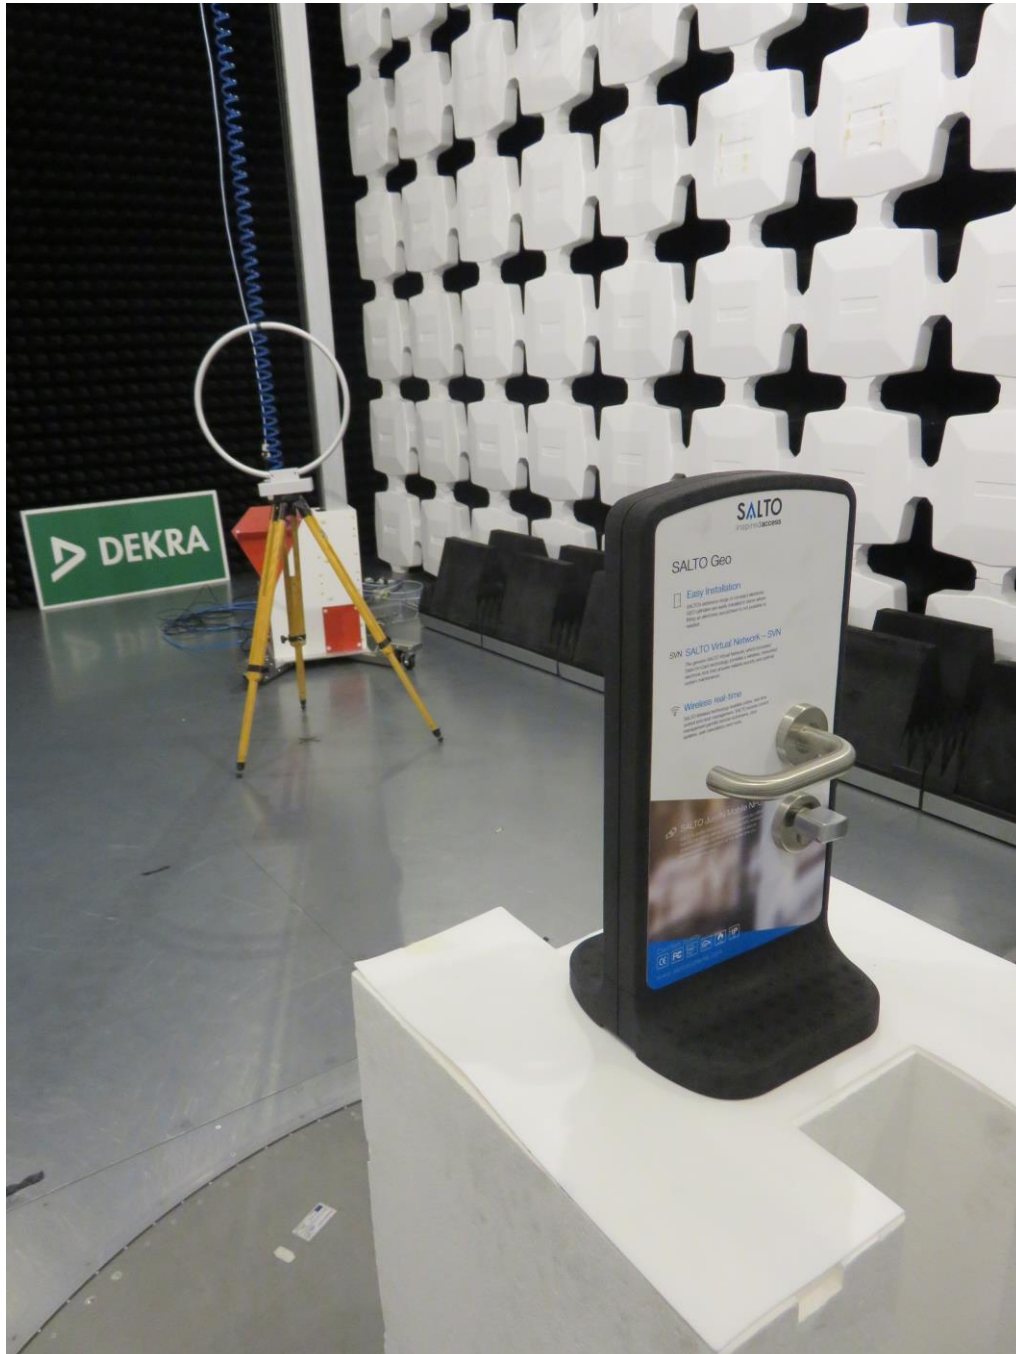

Appendix B - Photographs

EQUIPMENT FOR RADIATED MEASUREMENTS

EQUIPMENT FOR CONDUCTED MEASUREMENTS

TEST SETUP FOR RADIATED MEASUREMENTS BELOW 30 MHz

TEST SETUP FOR RADIATED MEASUREMENTS ABOVE 30 MHz

TEST SETUP FOR CONDUCTED MEASUREMENTS