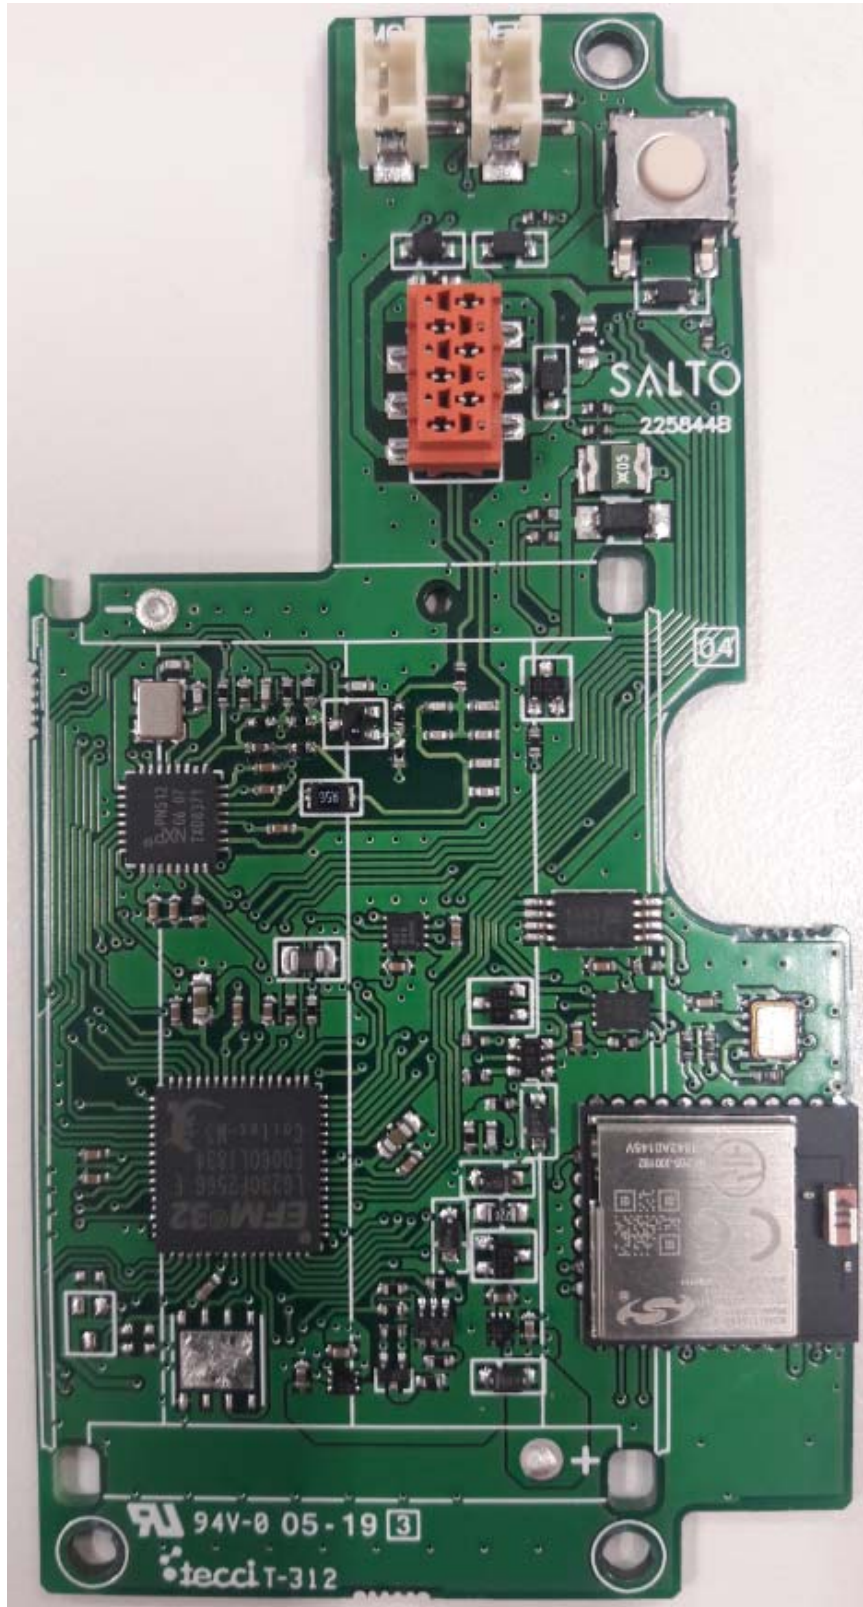

Internal Photos XS4 Locker

L09, L0B

CONFIDENTIAL

**The contents of this document are confidential and intended solely for the recipient.
Reproduction of, or forwarding to anyone not directly sent this document is strictly forbidden.**

Content

| | |
|--------------------|---|
| 1. XS4 Locker, L09 | 3 |
| 2. XS4 Locker, L0B | 6 |

1. XS4 Locker, L09

CONTROL CIRCUIT 226027B

Top

Bottom

ANTENNA CIRCUIT 220502C

Top

Bottom

2. XS4 Locker, L0B

CONTROL CIRCUIT 225844B

Top

Bottom

ANTENNA CIRCUIT 220502C

Top

Bottom