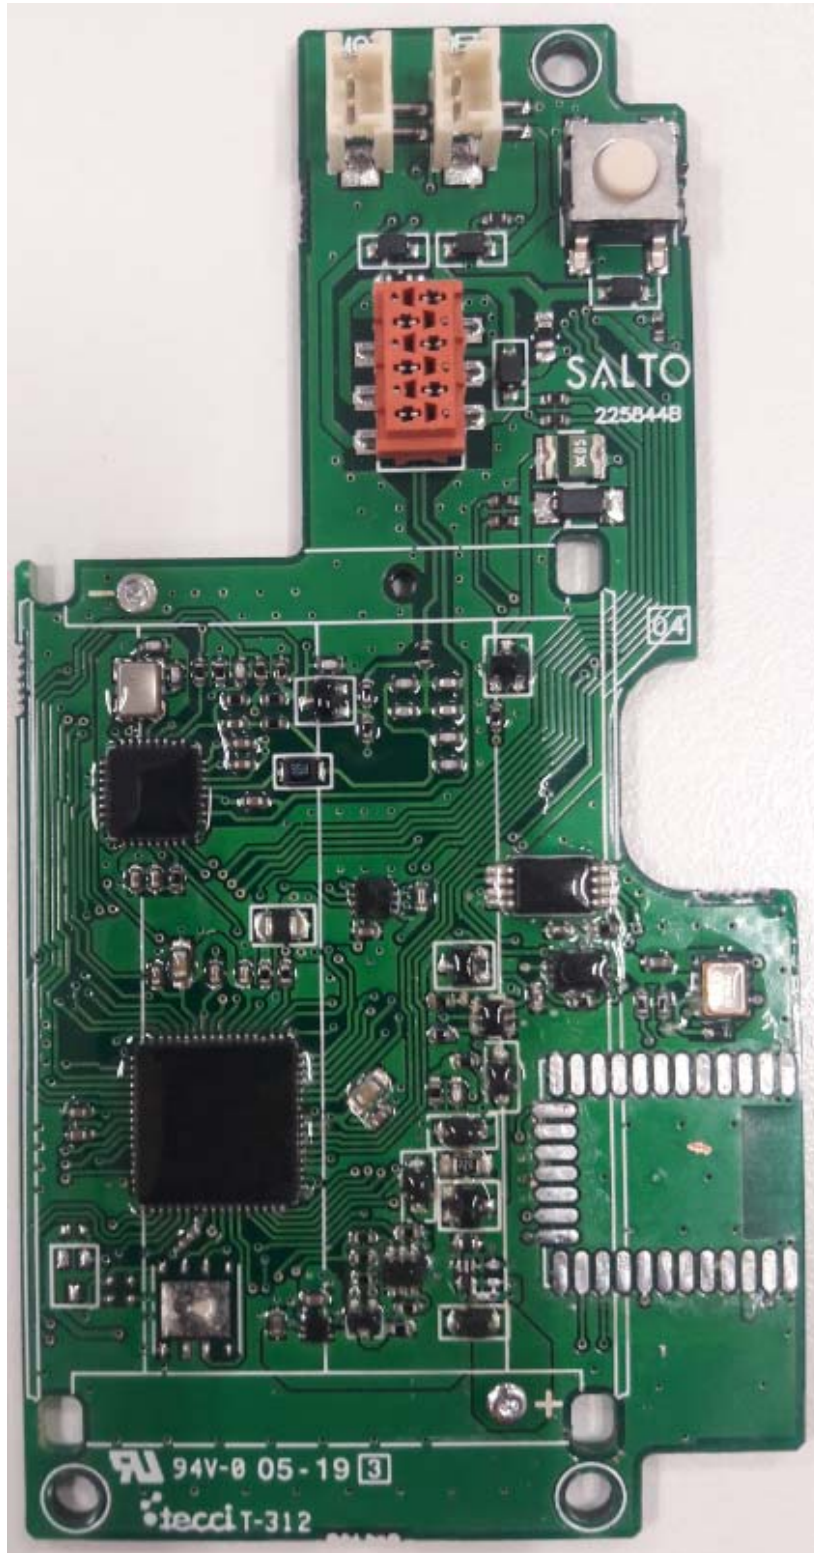

Internal Photos XS4 Locker

L09, L0B

CONFIDENTIAL

**The contents of this document are confidential and intended solely for the recipient.
Reproduction of, or forwarding to anyone not directly sent this document is strictly forbidden.**

Content

| | |
|--------------------|---|
| 1. XS4 Locker, L09 | 3 |
| 2. XS4 Locker, L0B | 6 |

1. XS4 Locker, L09

CONTROL CIRCUIT 226027B

Top

Bottom

ANTENNA CIRCUIT 220502C

Top

Bottom

2. XS4 Locker, L0B

CONTROL CIRCUIT 225844B

Top

Bottom

ANTENNA CIRCUIT 220502C

Top

Bottom