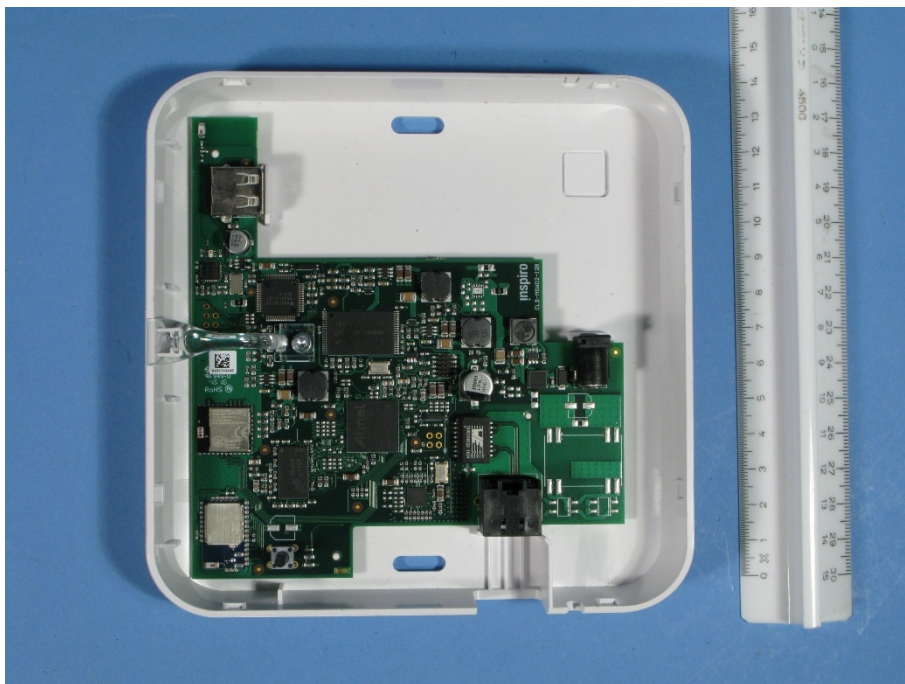

Internal Photo Module

Product name : IQ2.0
Applicant : SALTO Systems, S.L.
FCC ID : UKC IQ2
ISED ID : 10088A-IQ2

Test report No. 170600688 07

Table of Contents

1	Internal Photos.....	3
1.1	Disassembled view	3
1.2	internal view	3
1.3	View on radio section (ZigBee)	4
1.4	Inside cover label information.....	4

1 Internal Photos

1.1 Disassembled view

1.2 internal view

1.3 View on radio section (ZigBee)

1.4 Inside cover label information

REF: IQ22W2EUKS	Model: IQ222	
Act. Code: xxxxxx xxxxxx	FCCID: UKCIQ2	IC: 10088A-IQ2
MAC Eth: FF:FF:FF:FF:FF:FF	Contains:	
	FCC ID: QOQBGM111	IC: 5123A-BGM111
	FCC ID: QOQWF111	IC: 5123A-BGTWF111