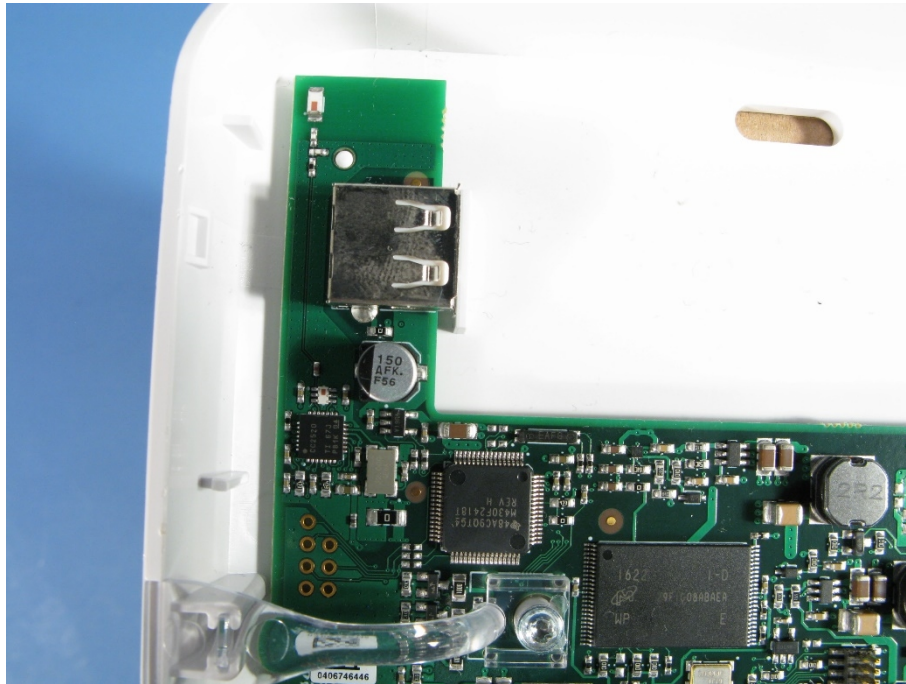

Internal Photo Module

Product name : IQ2.0
Applicant : SALTO Systems, S.L.
FCC ID : UKC IQ2
ISED ID : 10088A-IQ2

Test report No. 170600688 07

Table of Contents

1	Internal Photos.....	3
1.1	Disassembled view	3
1.2	internal view	3
1.3	View on radio section (ZigBee)	4
1.4	Inside cover label information.....	4

1 Internal Photos

1.1 Disassembled view

1.2 internal view

1.3 View on radio section (ZigBee)

1.4 Inside cover label information

REF: IQ22W2EUKS	Model: IQ222	
Act. Code: xxxxxx xxxxxx	FCCID: UKCIQ2	IC: 10088A-IQ2
MAC Eth: FF:FF:FF:FF:FF:FF	Contains:	
	FCC ID: QOQBGM111	IC: 5123A-BGM111
	FCC ID: QOQWF111	IC: 5123A-BGTWF111