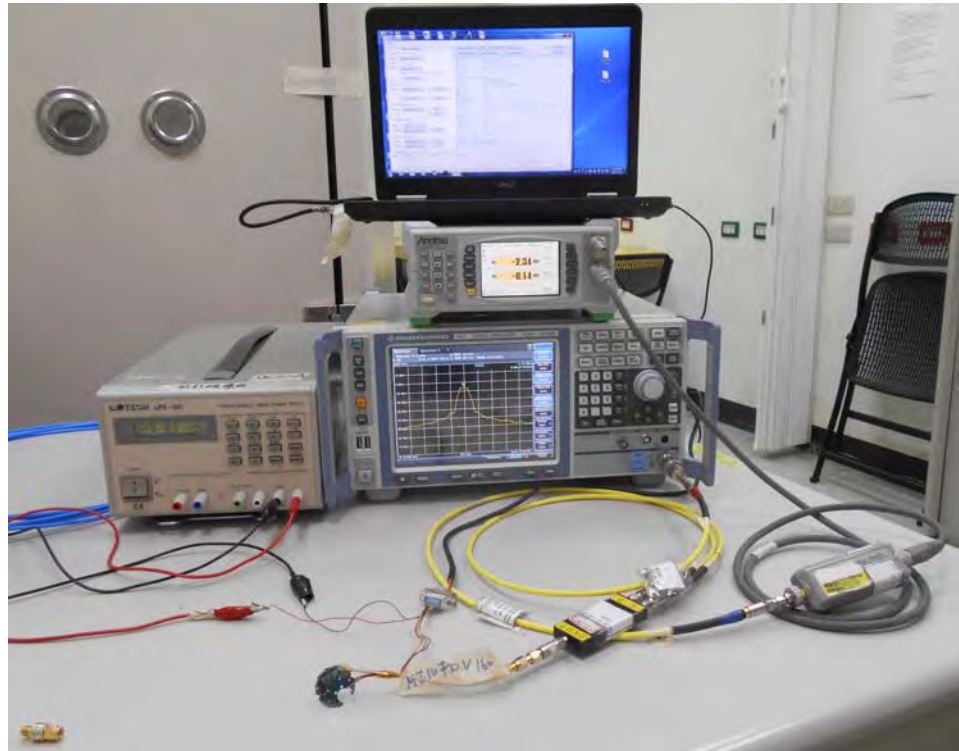

1. Photographs of Conducted Test Configuration

FRONT VIEW

CLOSE-UP VIEW

2. Photographs of Radiated Emissions Test Configuration

Test Configuration: 30MHz~1GHz / Test Mode: Mode 8

FRONT VIEW

REAR VIEW

Test Configuration: Above 1GHz

Test Mode: Mode 1

FRONT VIEW

REAR VIEW

Test Mode: Mode 2

FRONT VIEW

REAR VIEW

Test Mode: Mode 3

FRONT VIEW