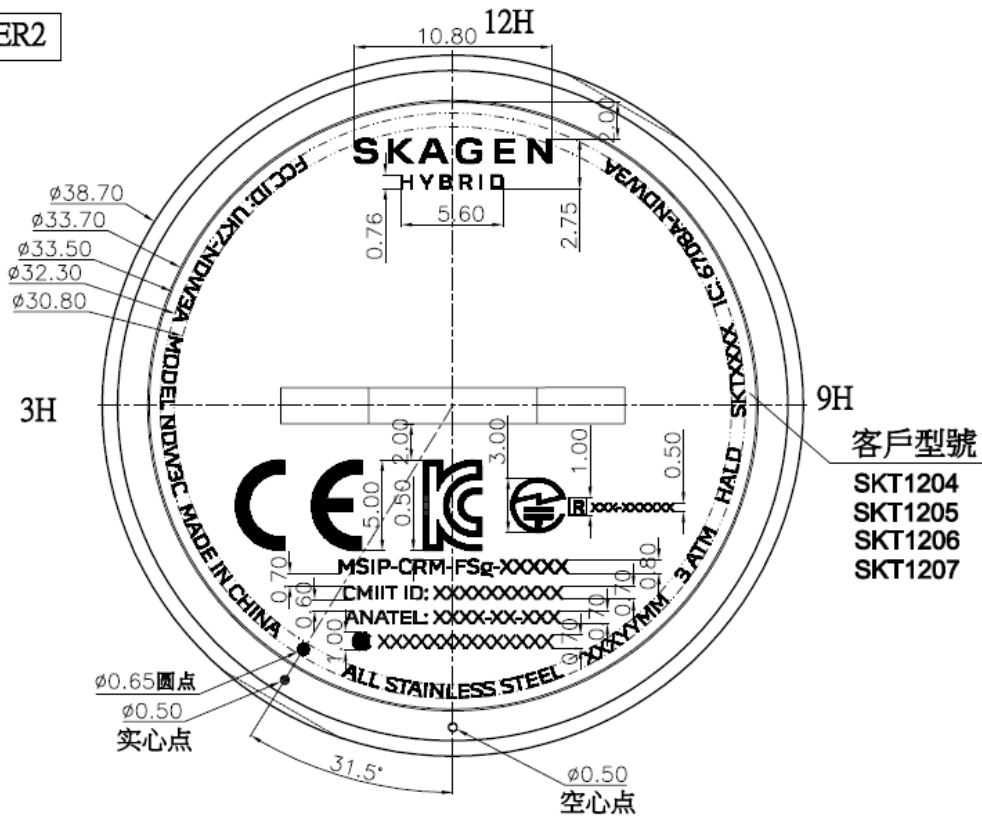

Label:

VER2

Label is on the back of the watch.