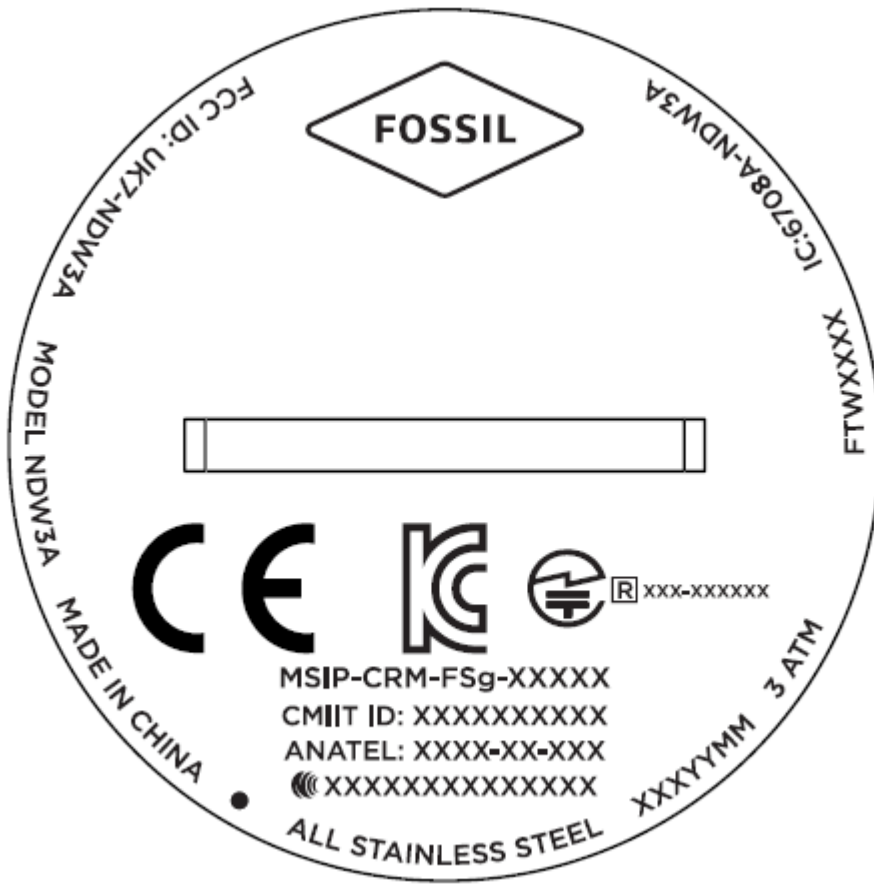

Label:

VER2

Label is on the back of the watch.