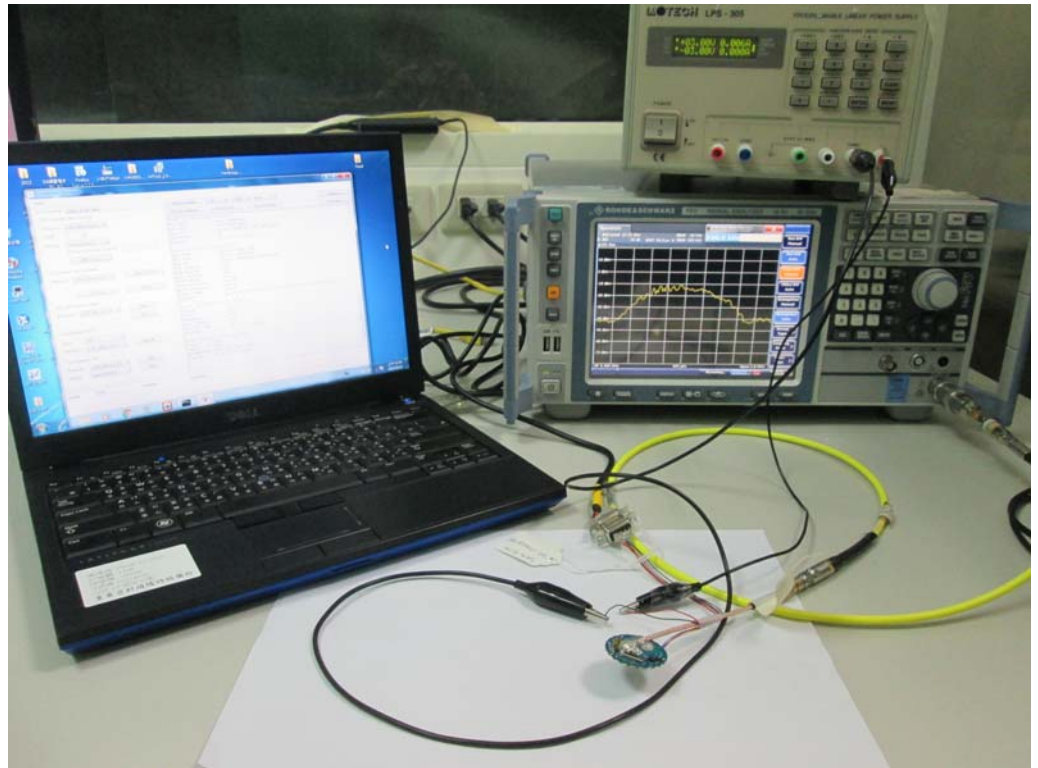

1. Photographs of Conducted Test Configuration

FRONT VIEW

CLOSE-UP VIEW

2. Photographs of Radiated Emissions Test Configuration

Test Configuration: 30MHz~1GHz / Test Mode: Mode 3

FRONT VIEW

REAR VIEW

Test Configuration: Above 1GHz / Test Mode: Mode 1

FRONT VIEW

REAR VIEW

Test Configuration: Above 1GHz / Test Mode: Mode 2

FRONT VIEW

REAR VIEW

Test Configuration: Above 1GHz / Test Mode: Mode 3

FRONT VIEW

REAR VIEW

Test Configuration: Above 1GHz / Test Mode: Mode 4

FRONT VIEW

REAR VIEW