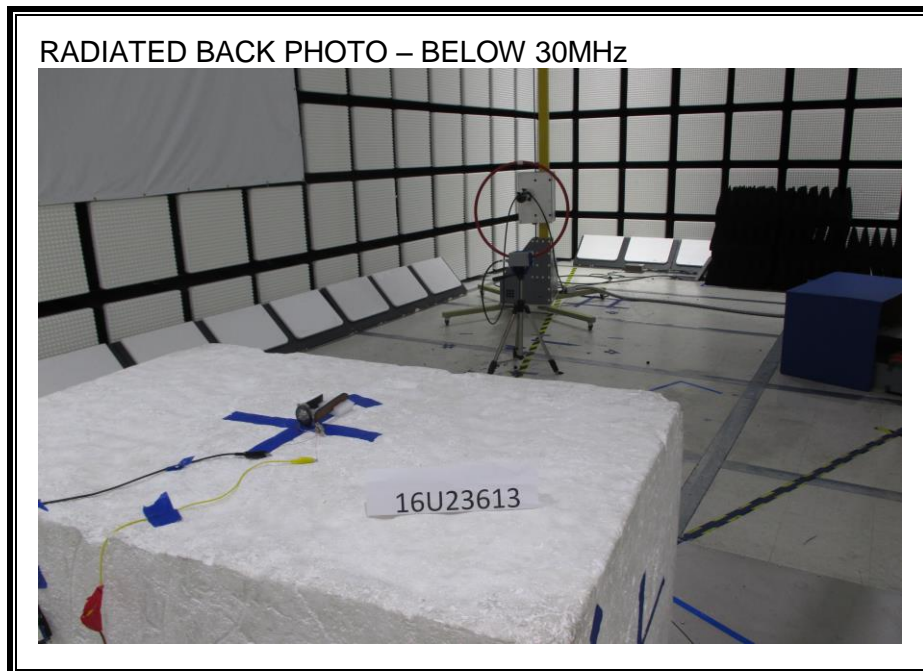

8. SETUP PHOTOS

ANTENNA PORT CONDUCTED RF MEASUREMENT SETUP

RADIATED RF MEASUREMENT SETUP FOR PORTABLE CONFIGURATION

RADIATED RF MEASUREMENT SETUP (ABOVE 1 GHz)

RADIATED RF MEASUREMENT SETUP (BELOW 1 GHz)

RADIATED RF MEASUREMENT SETUP (BELOW 30 MHz)

END OF REPORT