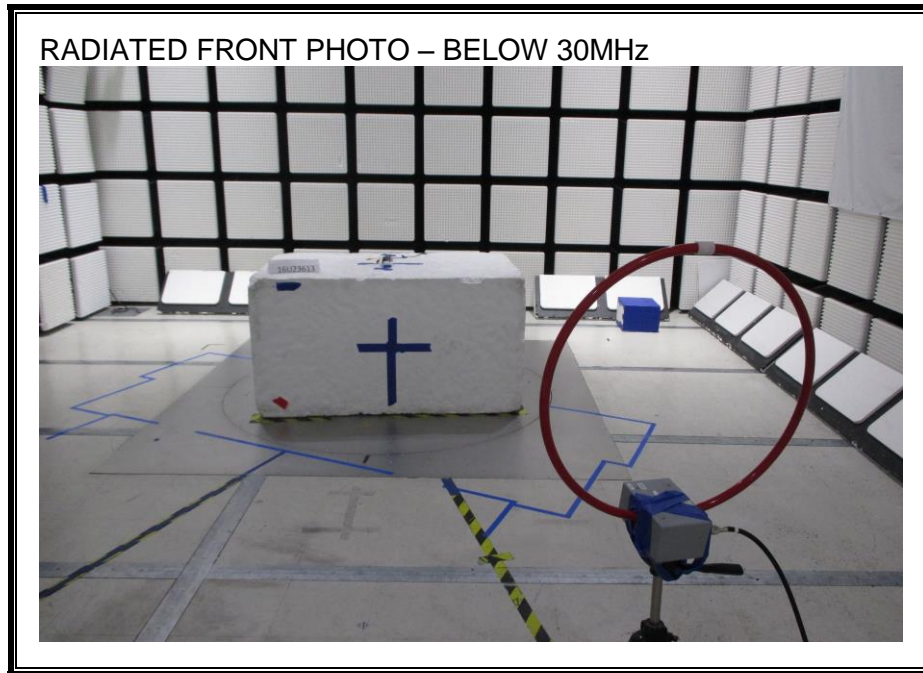

8. SETUP PHOTOS

ANTENNA PORT CONDUCTED RF MEASUREMENT SETUP

RADIATED RF MEASUREMENT SETUP FOR PORTABLE CONFIGURATION

RADIATED RF MEASUREMENT SETUP (ABOVE 1 GHz)

RADIATED RF MEASUREMENT SETUP (BELOW 1 GHz)

RADIATED RF MEASUREMENT SETUP (BELOW 30 MHz)

END OF REPORT