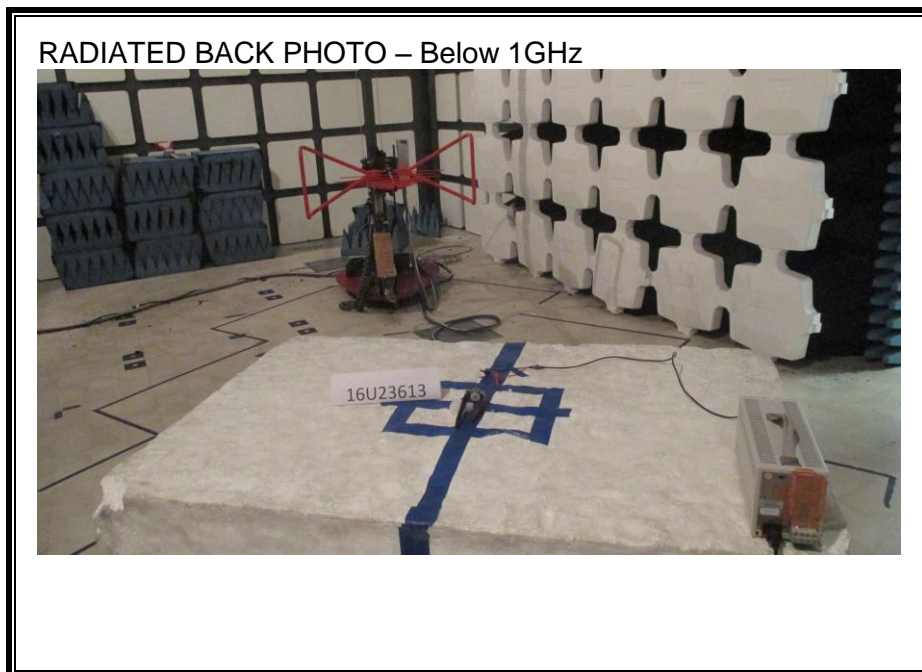

8. SETUP PHOTOS

ANTENNA PORT CONDUCTED RF MEASUREMENT SETUP

RADIATED RF MEASUREMENT SETUP FOR PORTABLE CONFIGURATION

RADIATED RF MEASUREMENT SETUP (ABOVE 1 GHz)

RADIATED RF MEASUREMENT SETUP (BELOW 1 GHz)

RADIATED RF MEASUREMENT SETUP (BELOW 30 MHz)

END OF REPORT