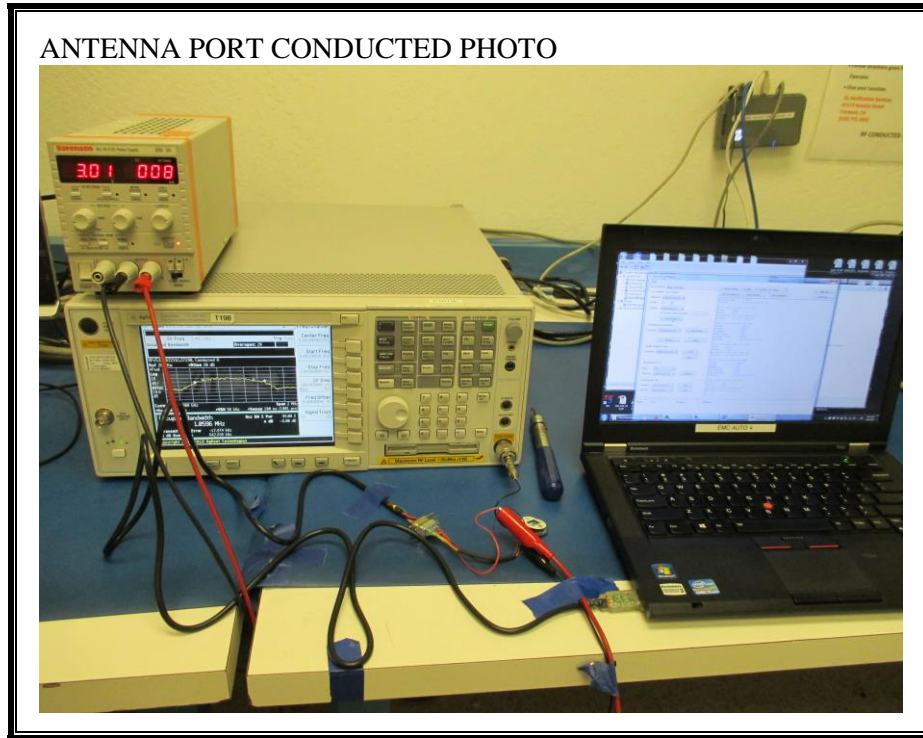

8. SETUP PHOTOS

ANTENNA PORT CONDUCTED RF MEASUREMENT SETUP

RADIATED RF MEASUREMENT SETUP FOR PORTABLE CONFIGURATION

RADIATED RF MEASUREMENT SETUP (ABOVE 1 GHz)

RADIATED RF MEASUREMENT SETUP (BELOW 1 GHz)

RADIATED RF MEASUREMENT SETUP (BELOW 30 MHz)

END OF REPORT