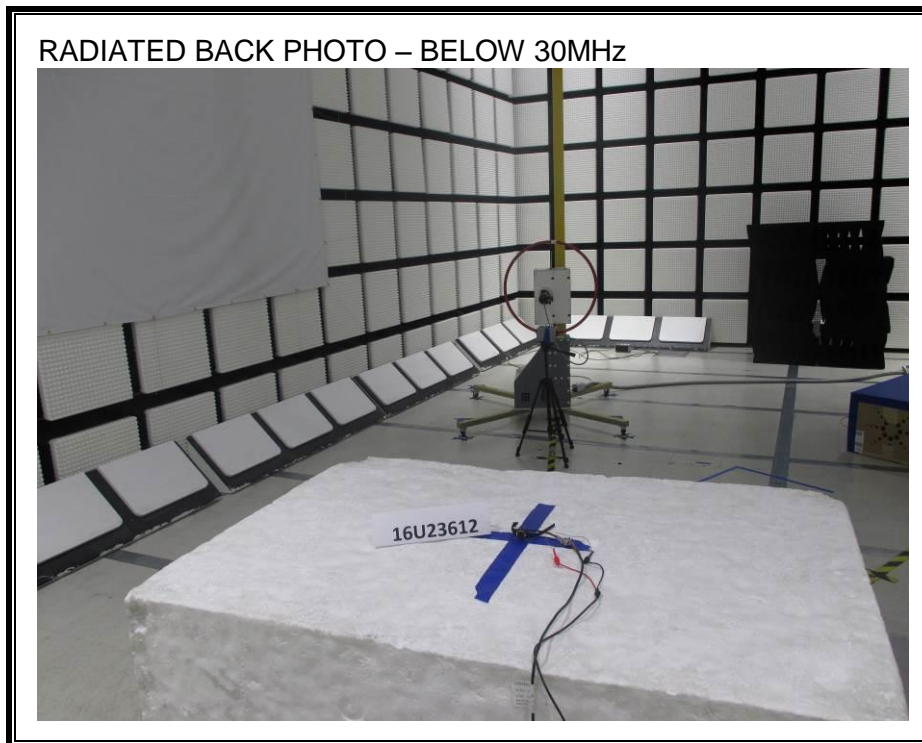

### ANTENNA PORT CONDUCTED RF MEASUREMENT SETUP

**RADIATED RF MEASUREMENT SETUP FOR PORTABLE CONFIGURATION**

**RADIATED RF MEASUREMENT SETUP (ABOVE 1 GHz)**

**RADIATED RF MEASUREMENT SETUP (BELOW 1 GHz)**

**RADIATED RF MEASUREMENT SETUP (BELOW 30 MHz)**

**END OF REPORT**