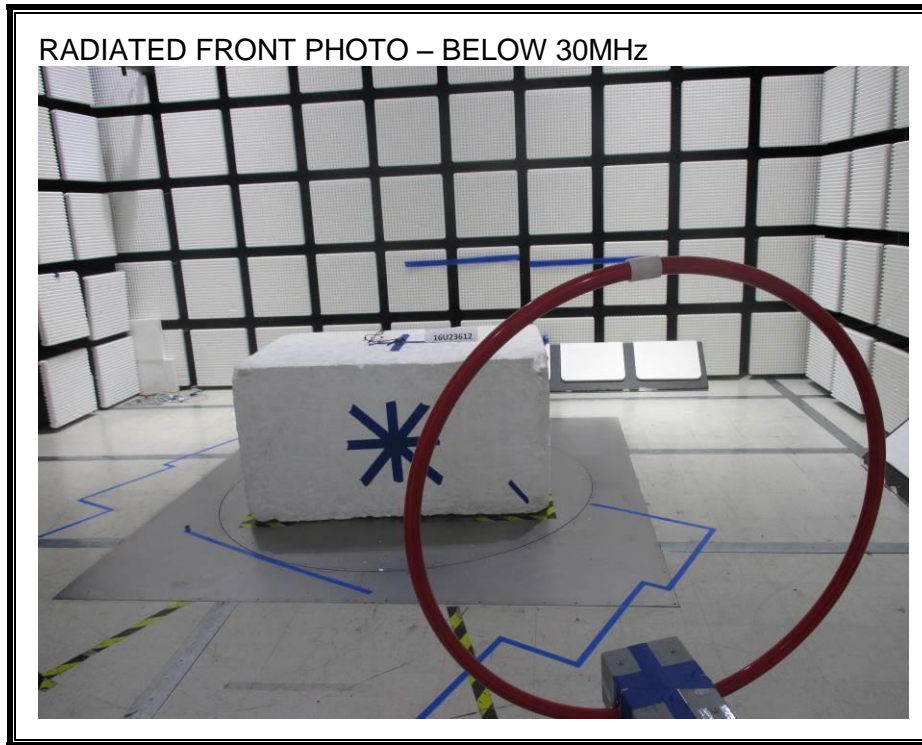

### ANTENNA PORT CONDUCTED RF MEASUREMENT SETUP

**RADIATED RF MEASUREMENT SETUP FOR PORTABLE CONFIGURATION**

**RADIATED RF MEASUREMENT SETUP (ABOVE 1 GHz)**

**RADIATED RF MEASUREMENT SETUP (BELOW 1 GHz)**

**RADIATED RF MEASUREMENT SETUP (BELOW 30 MHz)**

**END OF REPORT**