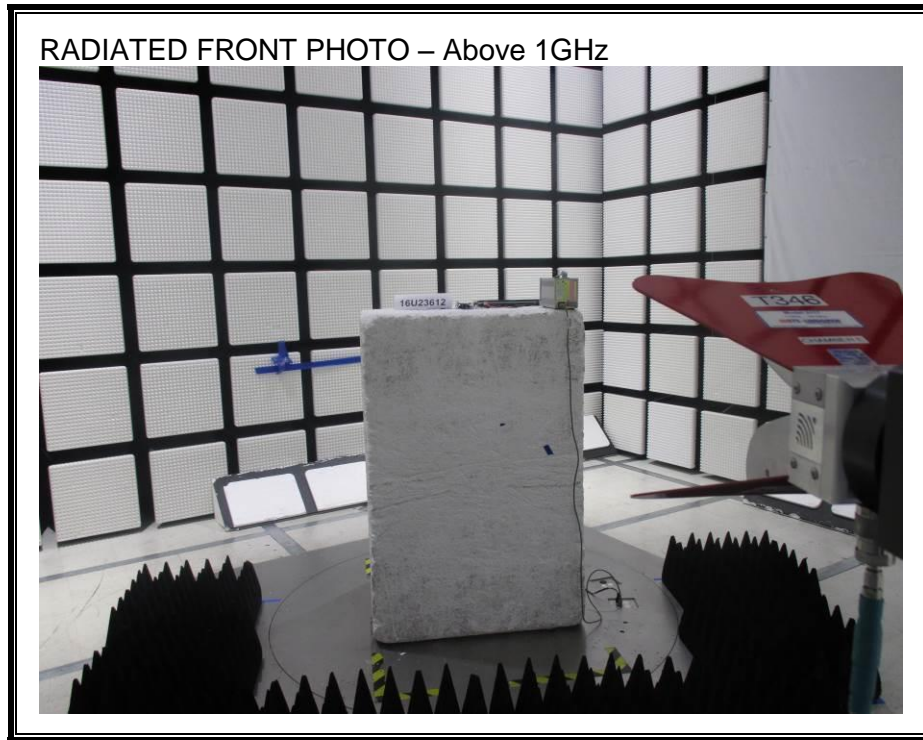

### ANTENNA PORT CONDUCTED RF MEASUREMENT SETUP

**RADIATED RF MEASUREMENT SETUP FOR PORTABLE CONFIGURATION**

**RADIATED RF MEASUREMENT SETUP (ABOVE 1 GHz)**

**RADIATED RF MEASUREMENT SETUP (BELOW 1 GHz)**

**RADIATED RF MEASUREMENT SETUP (BELOW 30 MHz)**

**END OF REPORT**