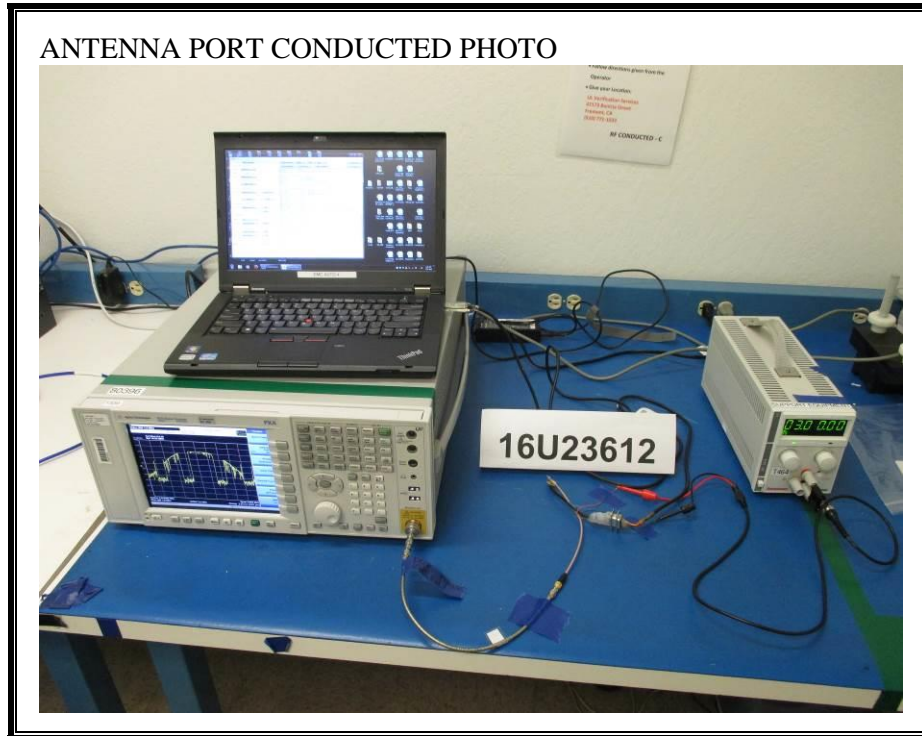

### ANTENNA PORT CONDUCTED RF MEASUREMENT SETUP

**RADIATED RF MEASUREMENT SETUP FOR PORTABLE CONFIGURATION**

**RADIATED RF MEASUREMENT SETUP (ABOVE 1 GHz)**

**RADIATED RF MEASUREMENT SETUP (BELOW 1 GHz)**

**RADIATED RF MEASUREMENT SETUP (BELOW 30 MHz)**

**END OF REPORT**