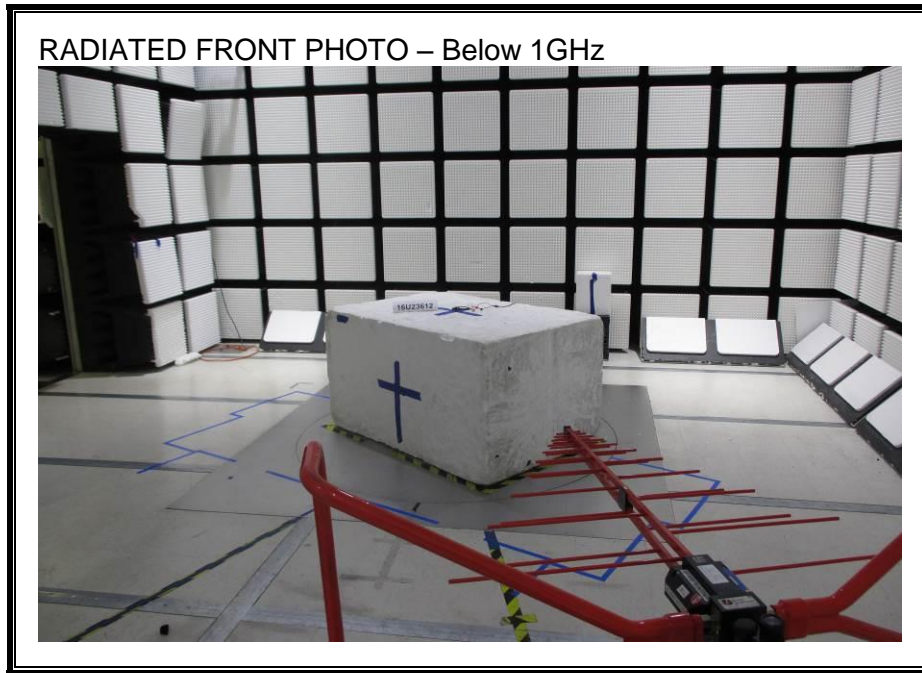

### ANTENNA PORT CONDUCTED RF MEASUREMENT SETUP

**RADIATED RF MEASUREMENT SETUP FOR PORTABLE CONFIGURATION**

**RADIATED RF MEASUREMENT SETUP (ABOVE 1 GHz)**

**RADIATED RF MEASUREMENT SETUP (BELOW 1 GHz)**

**RADIATED RF MEASUREMENT SETUP (BELOW 30 MHz)**

**END OF REPORT**