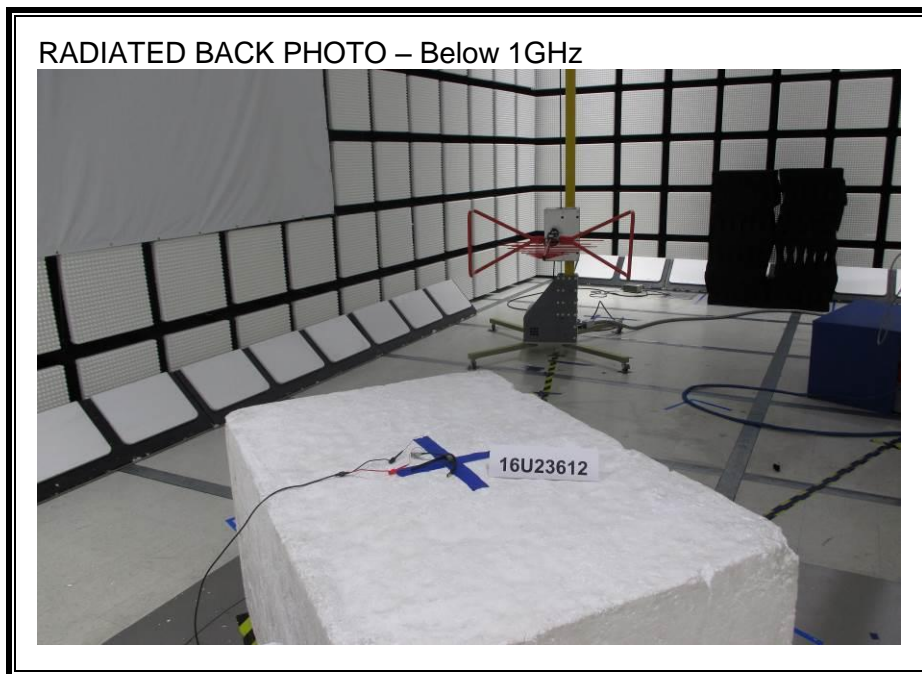

### ANTENNA PORT CONDUCTED RF MEASUREMENT SETUP

**RADIATED RF MEASUREMENT SETUP FOR PORTABLE CONFIGURATION**

**RADIATED RF MEASUREMENT SETUP (ABOVE 1 GHz)**

**RADIATED RF MEASUREMENT SETUP (BELOW 1 GHz)**

**RADIATED RF MEASUREMENT SETUP (BELOW 30 MHz)**

**END OF REPORT**