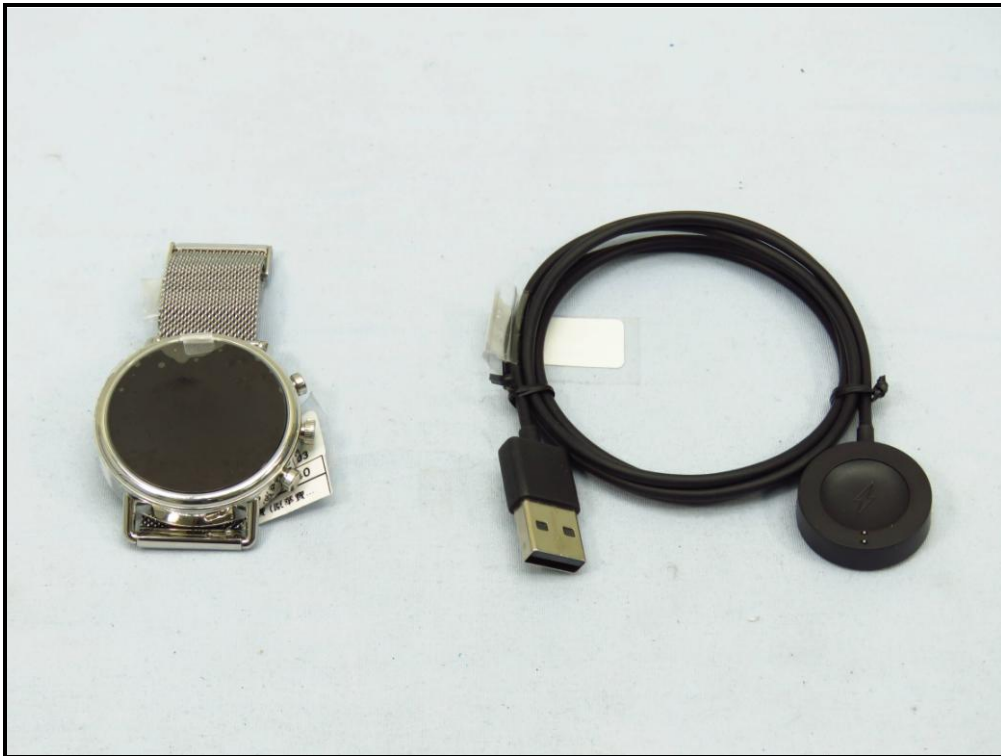

CONSTRUCTION PHOTOS OF EUT

BUREAU
VERITAS

The EUT contains following accessory devices.

Product	Brand	Model	Description
Battery	APACK	APP00277	3.8 Vdc, 300 mAh, 1.14Wh
Cradle	Simula Technology Inc.	CB846E-5040 -102	Voltage rating: 5V, Temperature rating: 70 °C 1 m shielded USB cable w/o core
LCD Panel	LENS	TD068A01	1.2"
CPU	Qualcomm	APQ8009W	575 Pin
eMMC	-	-	CMP = 512 MB RAM / 4GB Flash (ePOP)
Main Board	MULTEK	GA-545	--
BT/WLAN Module	Qualcomm	WCN3620	--