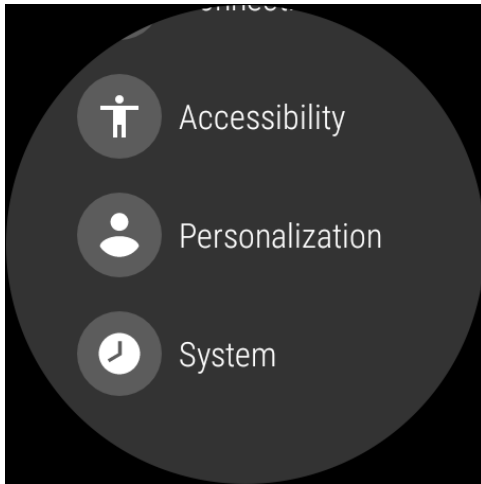

## Description of E-Label on the DW7F1

### 1. FCC ID is applied by E-Label on device.

**MENU**

**[STEP 1]**

**[STEP 2]**

**[STEP 3]**

**FCC ID**

Setting Menu	
Step 1	Select <b>System</b>
Step 2	Select <b>About</b>
Step 3	Select <b>Regulatory Information</b>