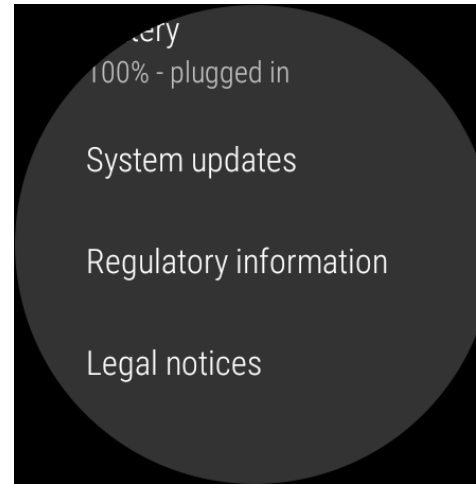

### 1. FCC ID is applied by E-Label on device.

**MENU**

**[STEP 1]**

**[STEP 2]**

**[STEP 3]**

**FCC ID**

Setting Menu	
Step 1	Select <b>System</b>
Step 2	Select <b>About</b>
Step 3	Select <b>Regulatory Information</b>