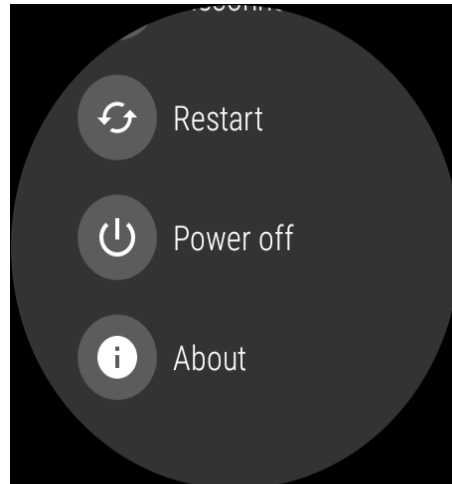

### 1. FCC ID is applied by E-Label on device.

**MENU**

**[STEP 1]**

**[STEP 2]**

**[STEP 3]**

**FCC ID**

Setting Menu	
Step 1	Select <b>System</b>
Step 2	Select <b>About</b>
Step 3	Select <b>Regulatory Information</b>