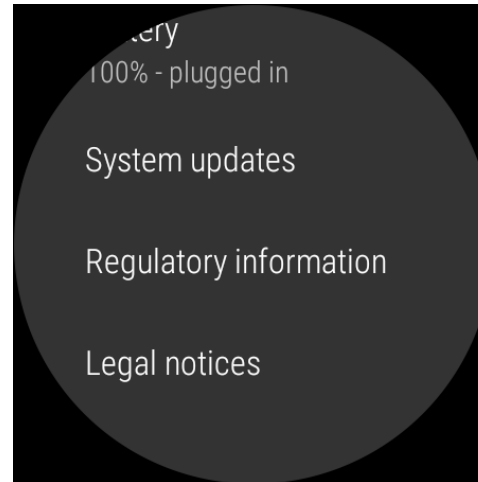

Description of E-Label on the DW7T1

1. FCC ID is applied by E-Label on device.

MENU

[STEP 1]

[STEP 2]

[STEP 3]

FCC ID

Setting Menu	
Step 1	Select System
Step 2	Select About
Step 3	Select Regulatory Information

Description of E-Label on the DW7T1

2. FCC ID is applied on packaging

FCC ID: UK7-DW7A
IC: 6708A-DW7A
MODEL: DW7T1

3. Instruction of E-Label in the Quick Start Guide (page 4)

- Product specific regulatory information, certification, and compliance marks can be found on this product. Go to Settings > System > About > Regulatory Information.
- For additional information see Regulatory Notices or visit <https://www.fossilgroup.com/compliance/regulatory-compliance/>