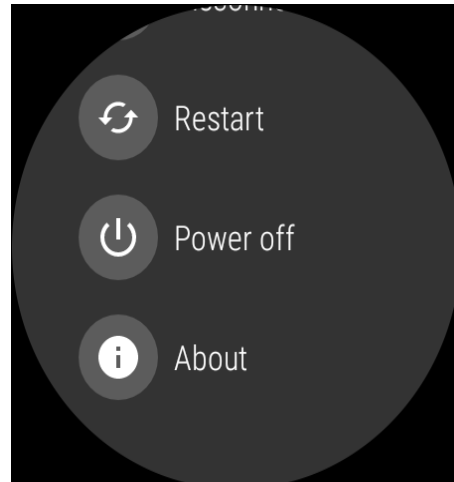

Description of E-Label on the DW7T1

1. FCC ID is applied by E-Label on device.

MENU

[STEP 1]

[STEP 2]

[STEP 3]

FCC ID

Setting Menu	
Step 1	Select System
Step 2	Select About
Step 3	Select Regulatory Information