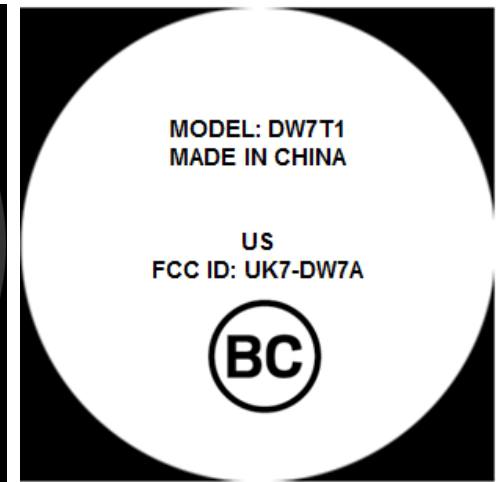

Description of E-Label on the DW7T1

1. FCC ID is applied by E-Label on device.

MENU

[STEP 1]

[STEP 2]

[STEP 3]

FCC ID

Setting Menu	
Step 1	Select System
Step 2	Select About
Step 3	Select Regulatory Information

Description of E-Label on the DW7T1

2. FCC ID is applied on packaging

FCC ID: UK7-DW7A
IC: 6708A-DW7A
MODEL: DW7T1

3. Instruction of E-Label in the Quick Start Guide (page 4)

- Product specific regulatory information, certification, and compliance marks can be found on this product. Go to Settings > System > About > Regulatory Information.
- For additional information see Regulatory Notices or visit <https://www.fossilgroup.com/compliance/regulatory-compliance/>