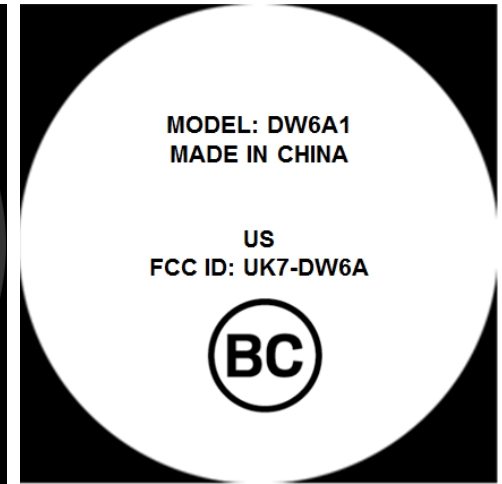

## Description of E-Label on the DW6A1

### 1. FCC ID is applied by E-Label on device.

**MENU**

**[STEP 1]**

**[STEP 2]**

**[STEP 3]**

**FCC ID**

Setting Menu	
Step 1	Select <b>System</b>
Step 2	Select <b>About</b>
Step 3	Select <b>Regulatory Information</b>

### 2. FCC ID is applied on packaging

MODEL: DW6A1  
FCC ID: UK7-DW6A  
IC: 6708A-DW6A