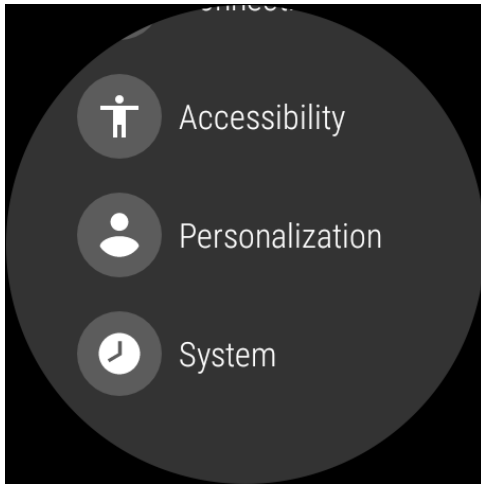

## Description of E-Label on the DW6A1

### 1. FCC ID is applied by E-Label on device.

**MENU**

**[STEP 1]**

**[STEP 2]**

**[STEP 3]**

**FCC ID**

Setting Menu	
Step 1	Select <b>System</b>
Step 2	Select <b>About</b>
Step 3	Select <b>Regulatory Information</b>