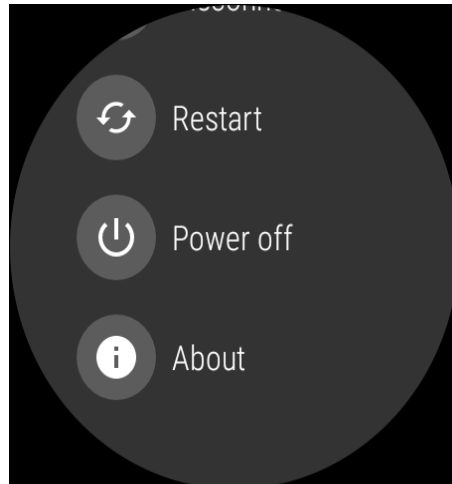

### 1. FCC ID is applied by E-Label on device.

**MENU**

**[STEP 1]**

**[STEP 2]**

**[STEP 3]**

**FCC ID**

Setting Menu	
Step 1	Select <b>System</b>
Step 2	Select <b>About</b>
Step 3	Select <b>Regulatory Information</b>