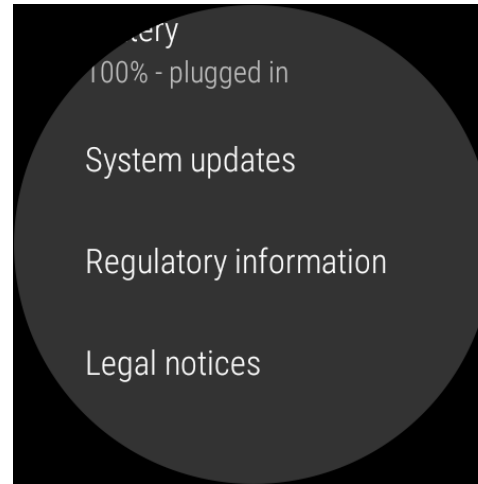

### 1. FCC ID is applied by E-Label on device.

**MENU**

**[STEP 1]**

**[STEP 2]**

**[STEP 3]**

**FCC ID**

Setting Menu	
Step 1	Select <b>System</b>
Step 2	Select <b>About</b>
Step 3	Select <b>Regulatory Information</b>