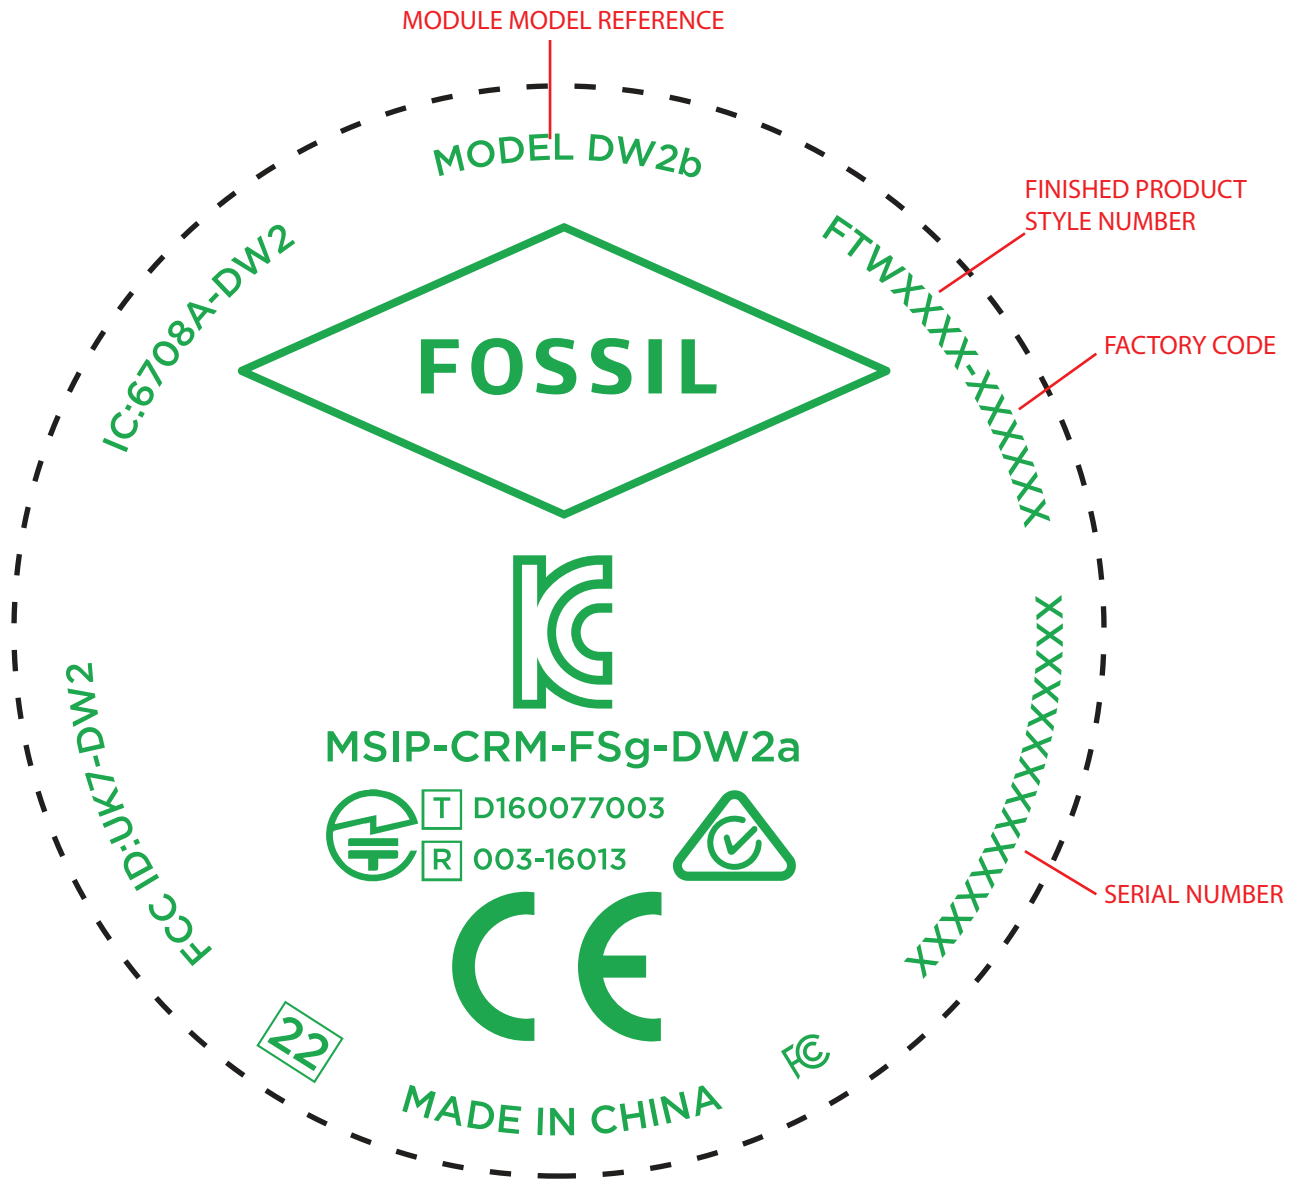

CASE BACK VERSION 1: Logos Minus China and Taiwan

4:1

FOSSIL EINSTEIN CASEBACK

1:1 scale

FACTORY: _____	MOVEMENT: EINSTEIN MODULE	CATEGORY: _____	NOTE: ALL UNITS ARE IN MILLIMETERS
PROJECT NAME: _____	FOSSIL Q EINSTEIN CASEBACKS	DESIGNER(S): DAVE OWSEN	PRODUCTION: _____
PROJECT NO: _____	DESIGN REF. #: _____	DATE: 6.16.2016	_____