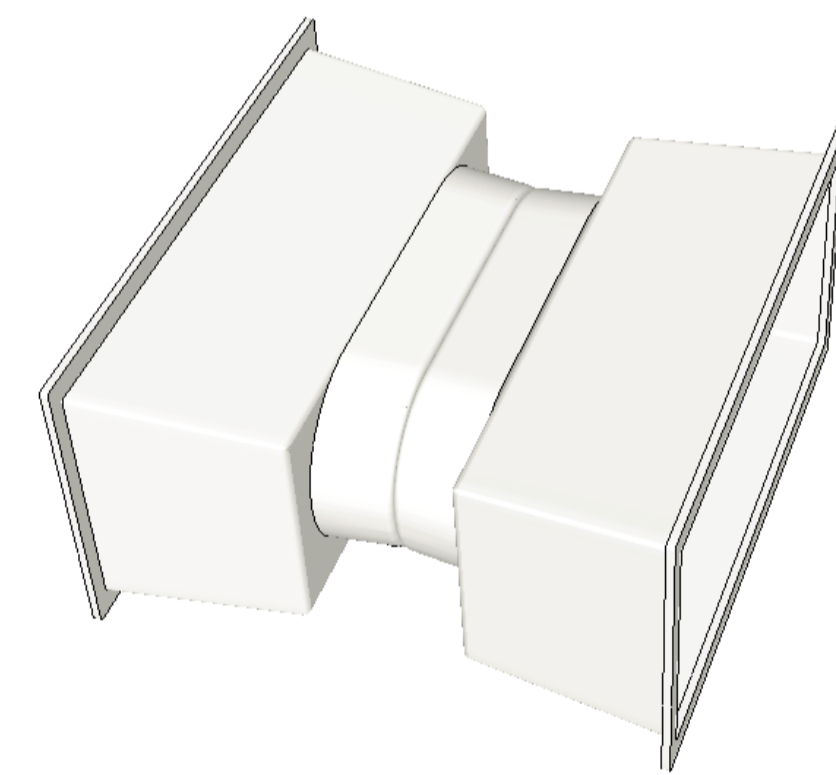

GENERAL SPECS

SIZE: 96.5mm x 87.5mm x 78.5mm

PAPER:  
COATED PAPER

 AQUEOUS COATING - SEE LAYERS PANEL

COLORS:

-  PMS BLACK C
-  12% of PMS 9143 C
-  PANTONE COOL GRAY 5 C

-  DIELINE
-  FOLD LINE

INLAY PAPER FOR BOX

SIZE: 92mm x 83mm

BOX LID

PET COVER - Concept A

MATERIAL: 0.7 mm PET

COLORS:

 OPAQUE WHITE

BOX

COLORS:

-  PMS BLACK C
-  12% of PMS 9143 C
-  PANTONE COOL GRAY 5 C
-  DIELINE
-  FOLD LINE

BAGASSE 2-PIECE WATCH CUFF INSERT  
COLOR: STANDARD CREAM

WINDOW BOX RENDERING