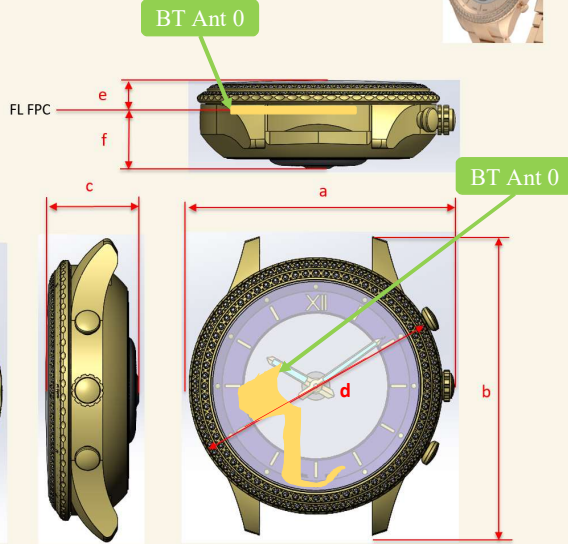

## **Photographs of EUT Antenna Location**

The photographs of EUT antenna location is shown as follows.

### Fossil Wasp (FTW7063)

	dimension
a	43.6
b	47.3
c	14.7
d	40.9
E	5.2
f	9.5

[mm]

### Skagen Wasp (SKT3301)

	dimension
a	40.2
b	45.5
c	13.5
d	38.0
E	4
f	9.5

[mm]

<Antenna Location> Watch