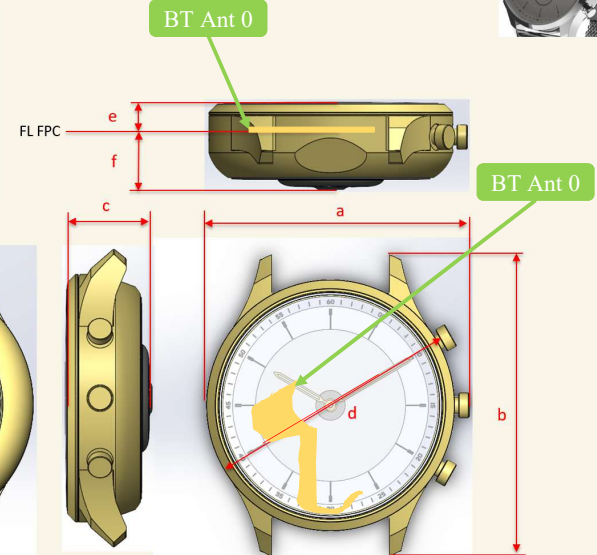

## **Photographs of EUT Antenna Location**

The photographs of EUT antenna location is shown as follows.

### Fossil Wasp (FTW7063)

	dimension
a	43.6
b	47.3
c	14.7
d	40.9
E	5.2
f	9.5

[mm]

### Skagen Wasp (SKT3301)

	dimension
a	40.2
b	45.5
c	13.5
d	38.0
E	4
f	9.5

[mm]

<Antenna Location> Watch