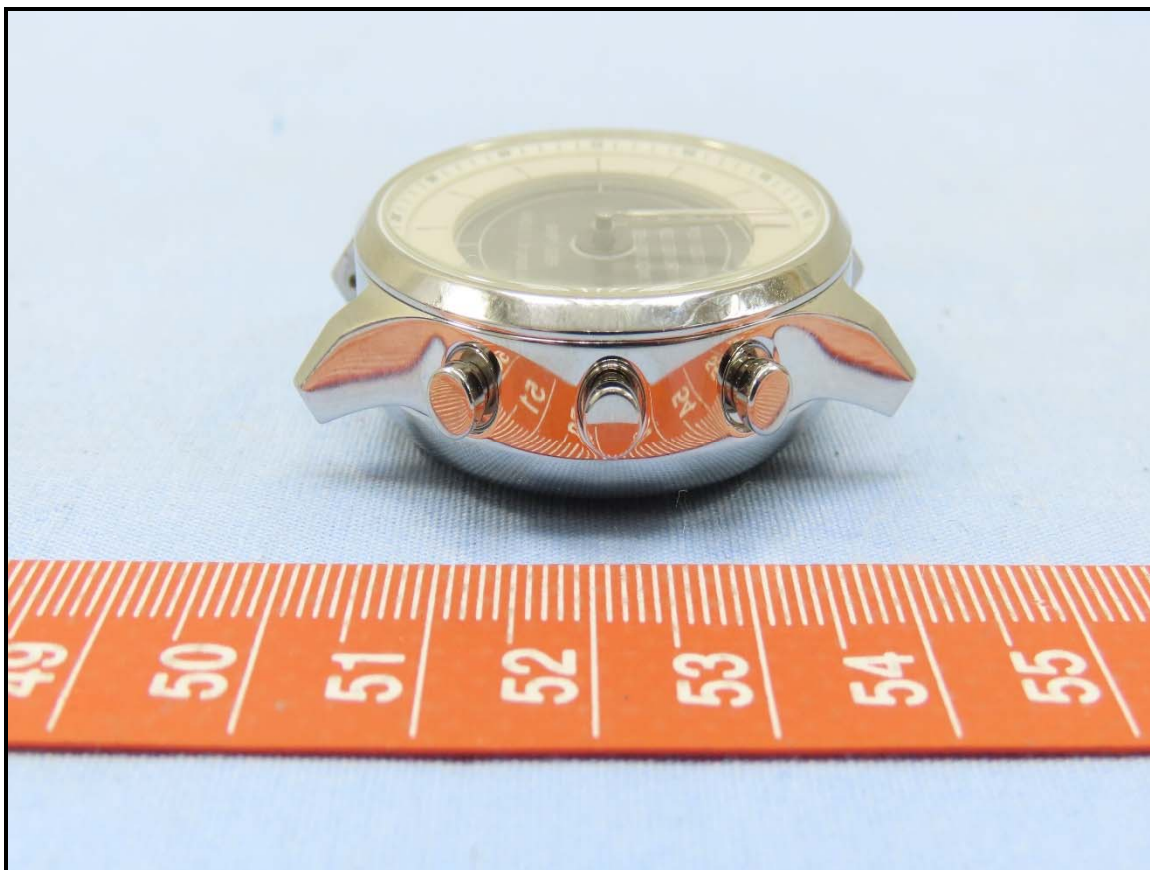

Model: DW15S1

Charging Dock (Brand: Simula Technology, Model: CB846E-6040-102)