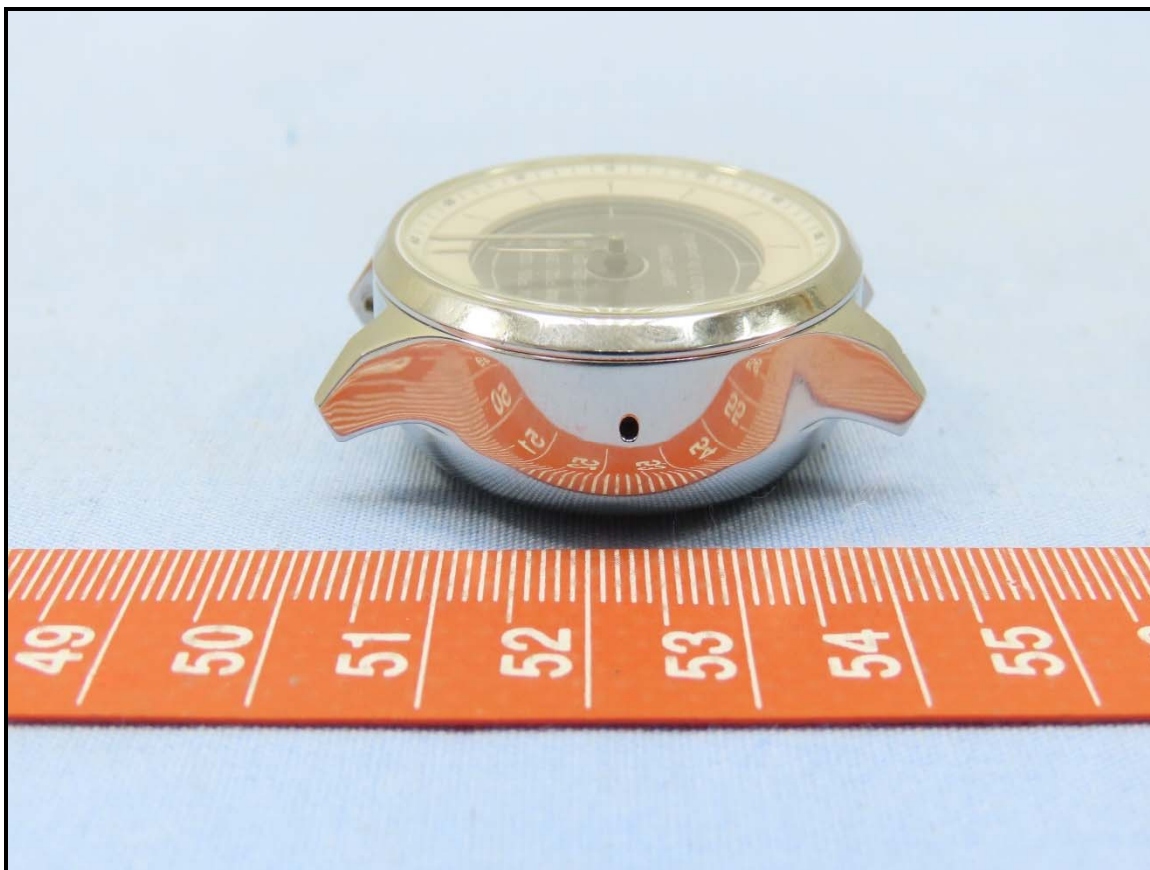

Model: DW15S1

Charging Dock (Brand: Simula Technology, Model: CB846E-6040-102)