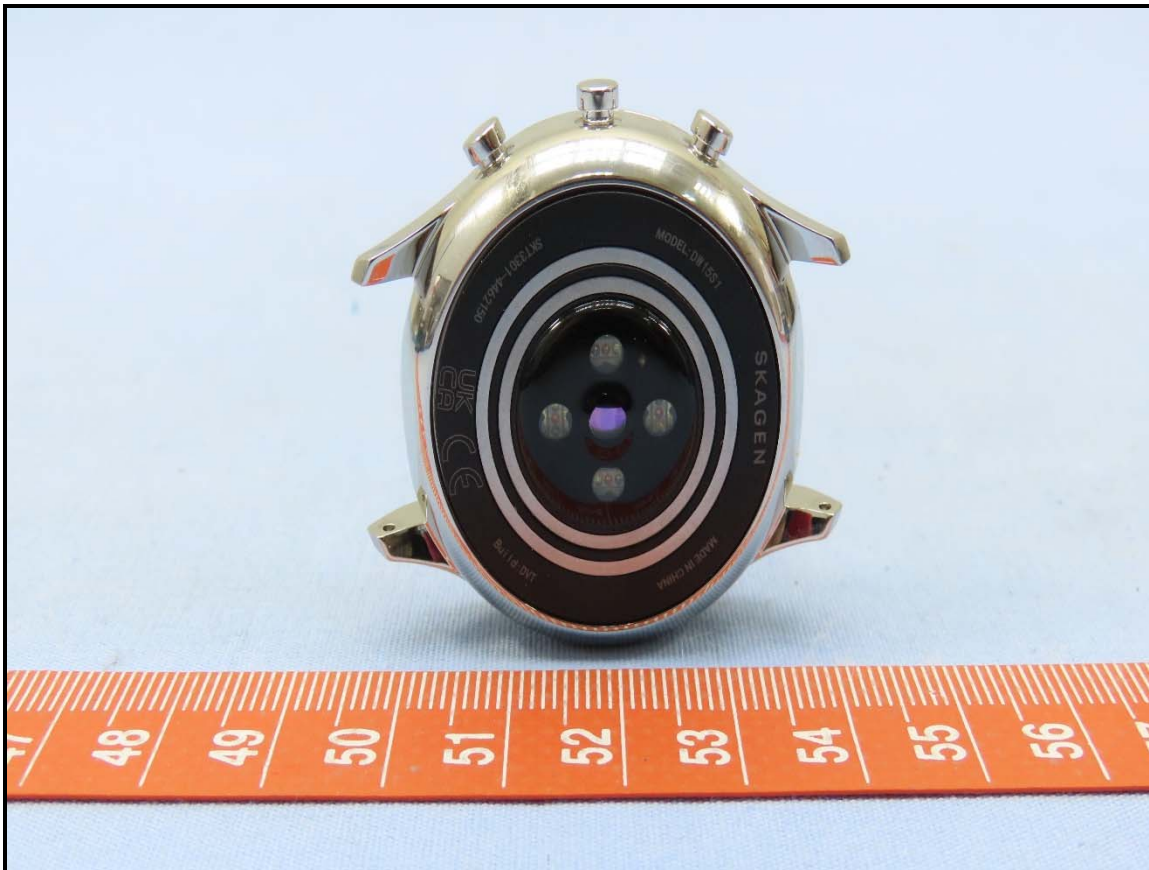

Model: DW15S1

Charging Dock (Brand: Simula Technology, Model: CB846E-6040-102)