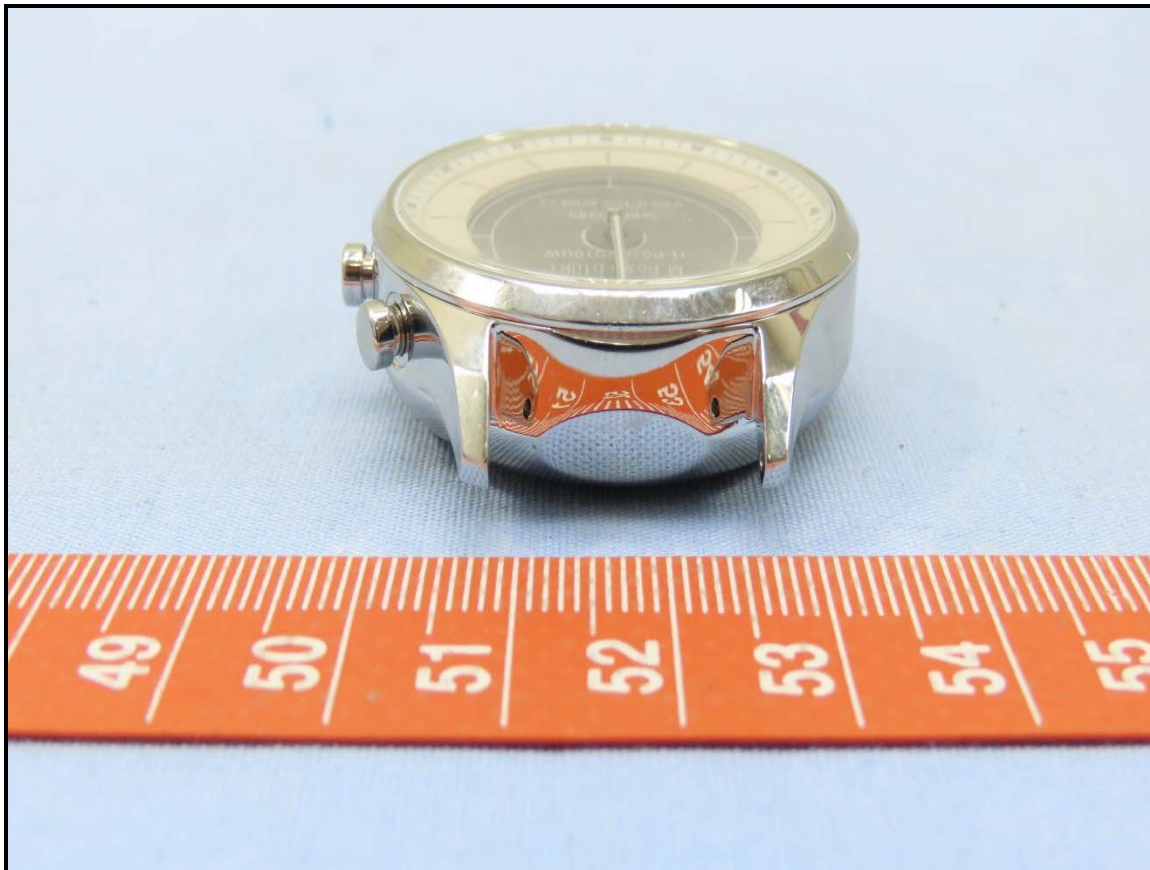

Model: DW15S1

Charging Dock (Brand: Simula Technology, Model: CB846E-6040-102)