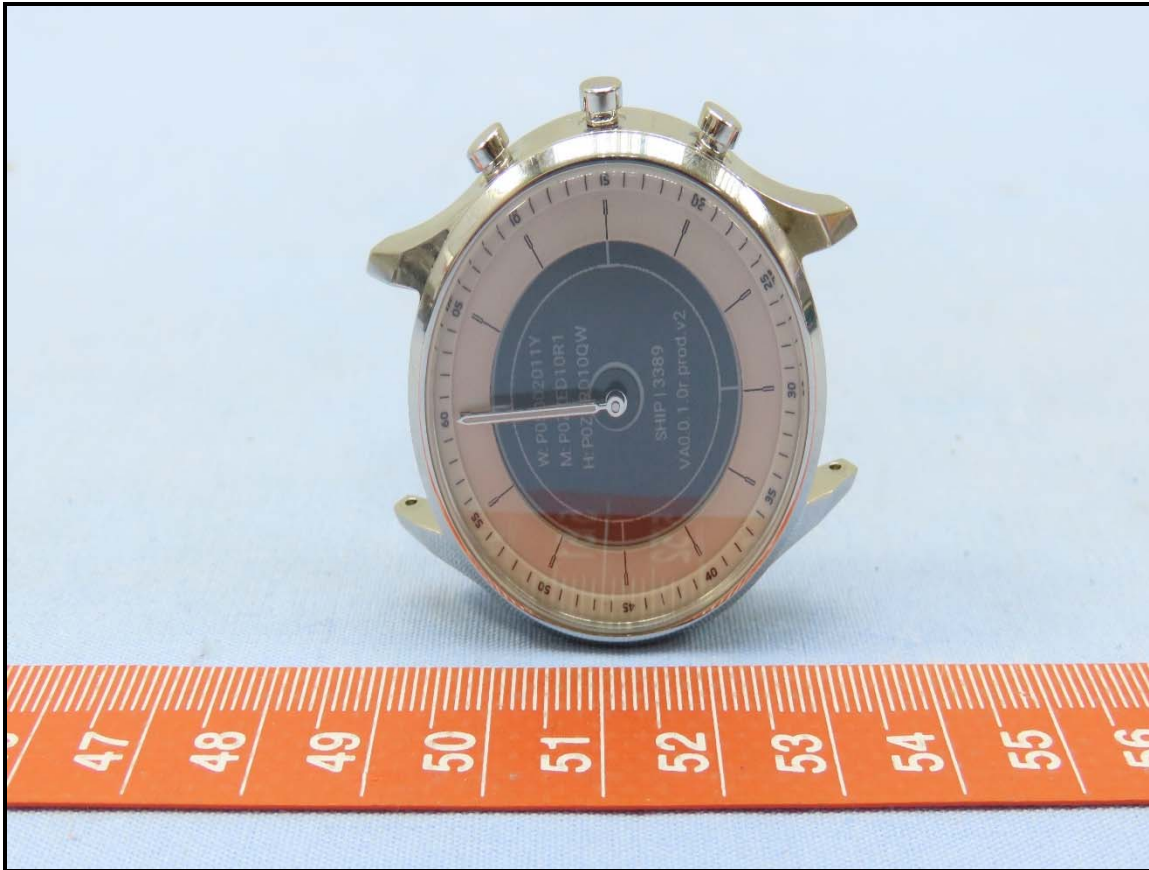

Model: DW15S1

Charging Dock (Brand: Simula Technology, Model: CB846E-6040-102)