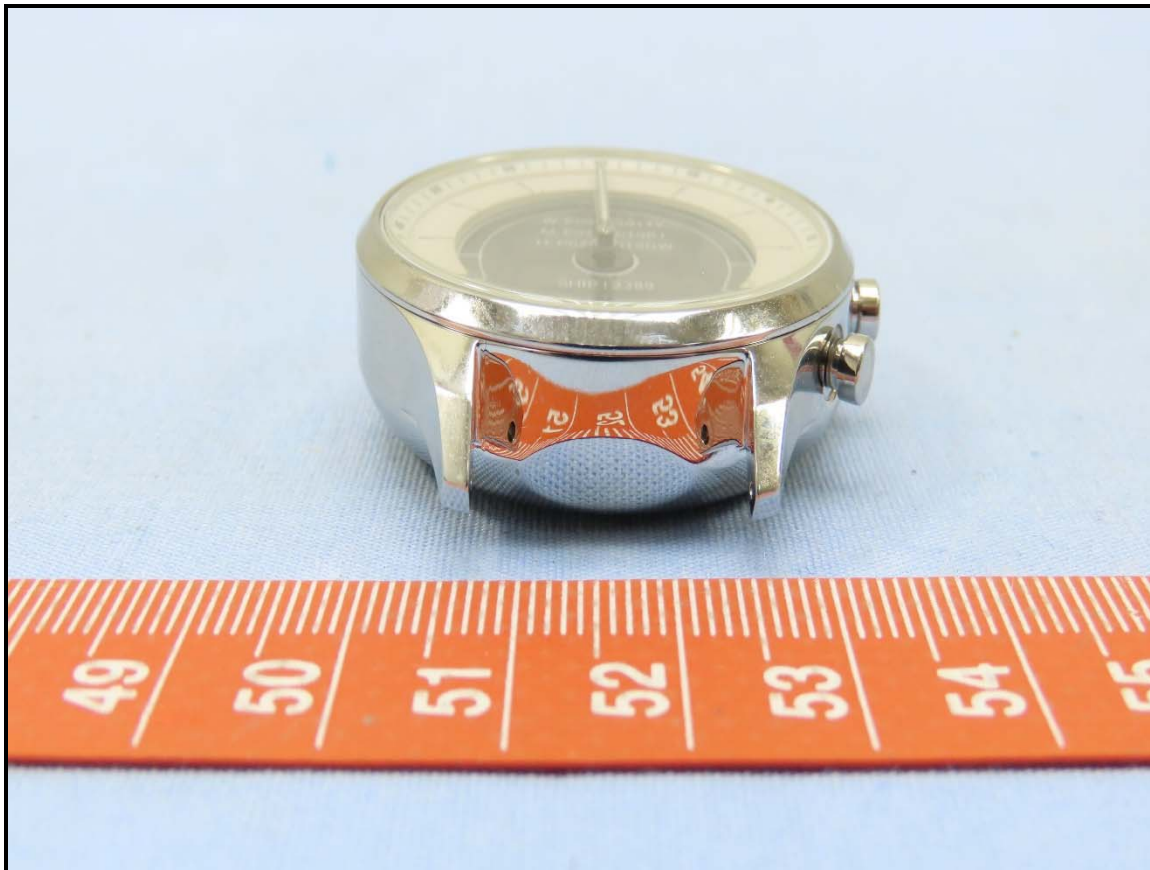

Model: DW15S1

Charging Dock (Brand: Simula Technology, Model: CB846E-6040-102)