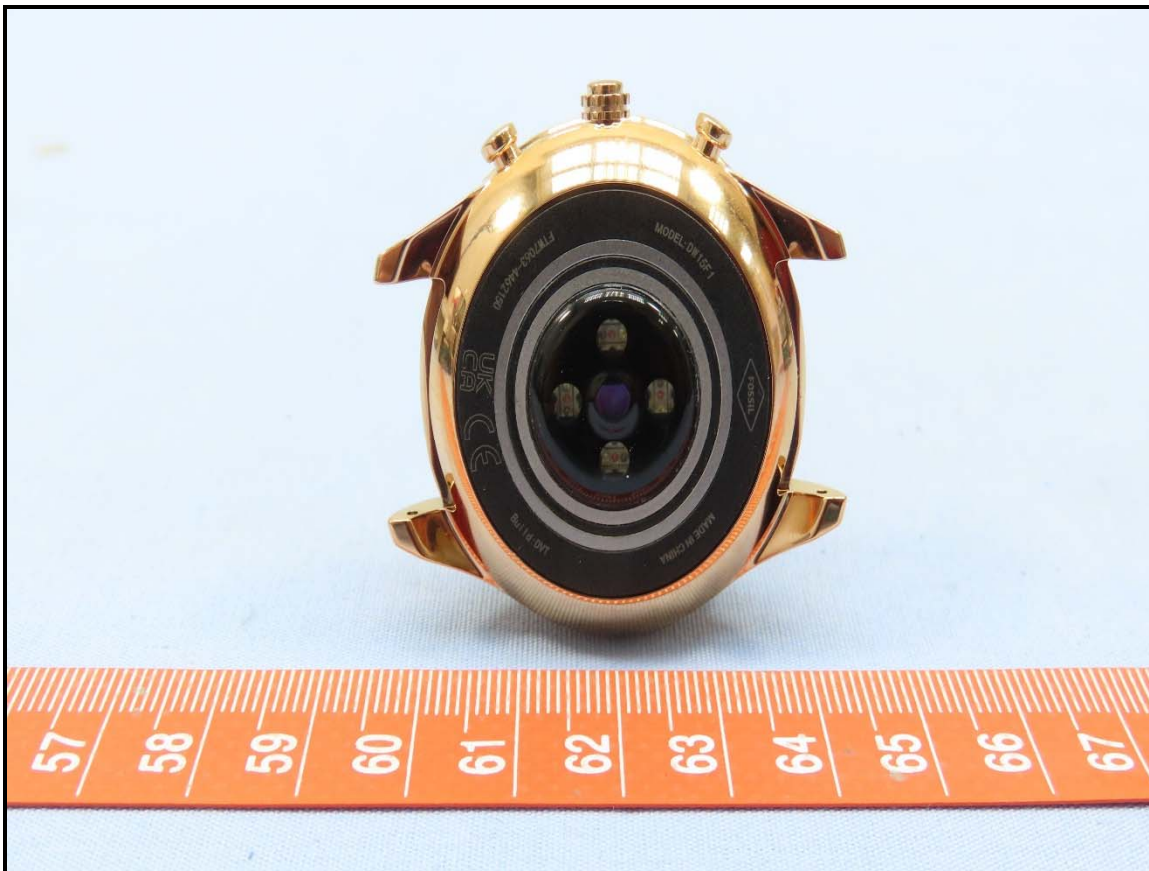

Model: DW15F1

Charging Dock (Brand: Simula Technology, Model: CB846E-6040-102)