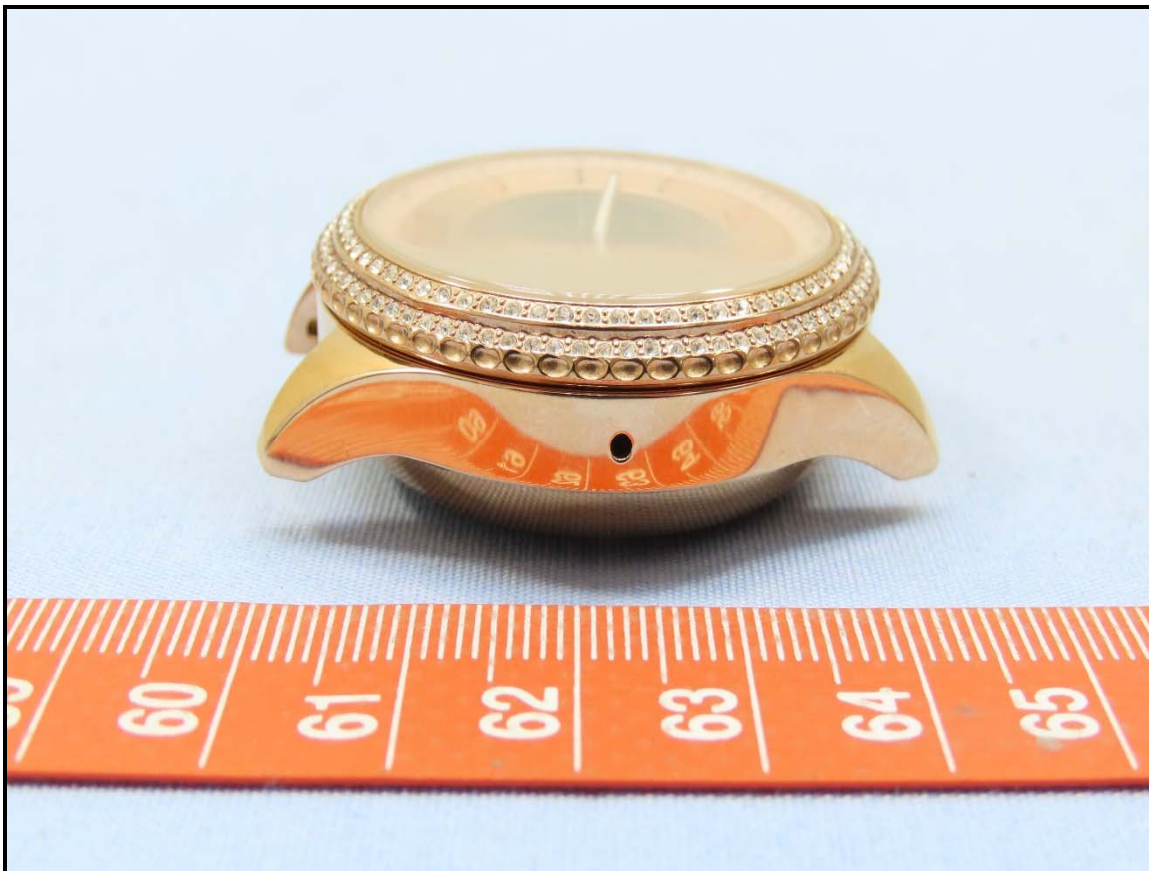

Model: DW15F1

Charging Dock (Brand: Simula Technology, Model: CB846E-6040-102)