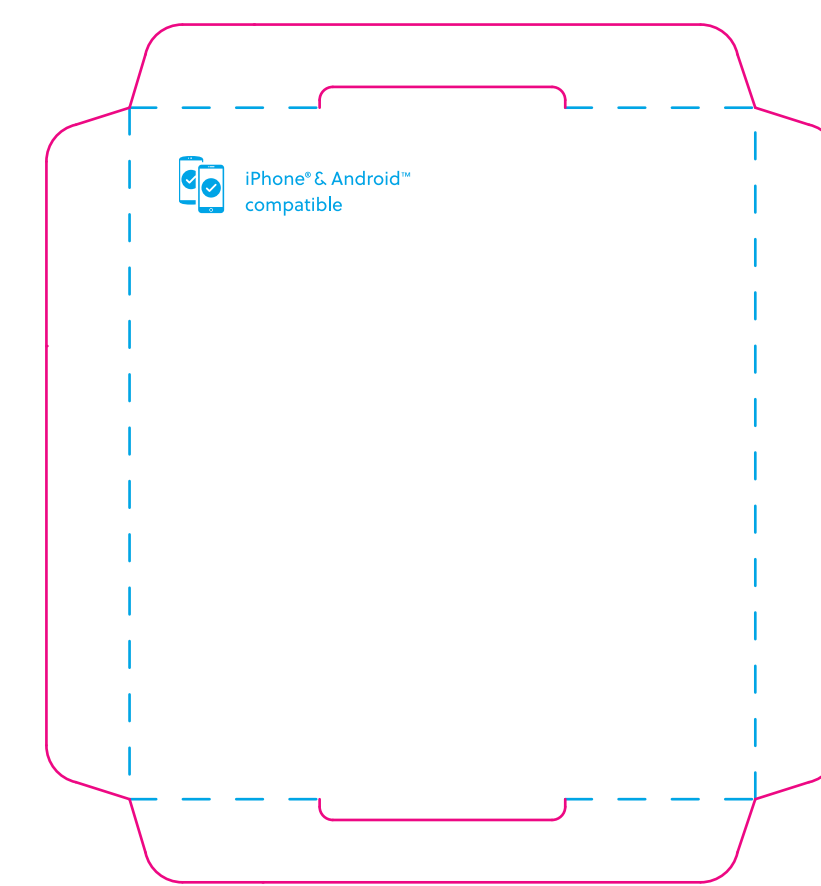

GENERAL SPECS

SIZE: 96.5mm x 87.5mm x 78.5mm

PAPER:
COATED PAPER

 AQUEOUS COATING - SEE LAYERS PANEL

COLORS:

-  PMS BLACK C
-  12% of PMS 9143 C
-  PANTONE COOL GRAY 5 C

-  DIELINE
-  FOLD LINE

INLAY PAPER FOR BOX

SIZE: 92mm x 83mm

BOX LID

PET COVER - Concept A

MATERIAL: 0.7 mm PET

COLORS:

-  OPAQUE WHITE

BOX

COLORS:

-  PMS BLACK C
-  12% of PMS 9143 C
-  PANTONE COOL GRAY 5 C
-  DIELINE
-  FOLD LINE

BAGASSE 2-PIECE WATCH CUFF INSERT
COLOR: STANDARD CREAM

WINDOW BOX RENDERING