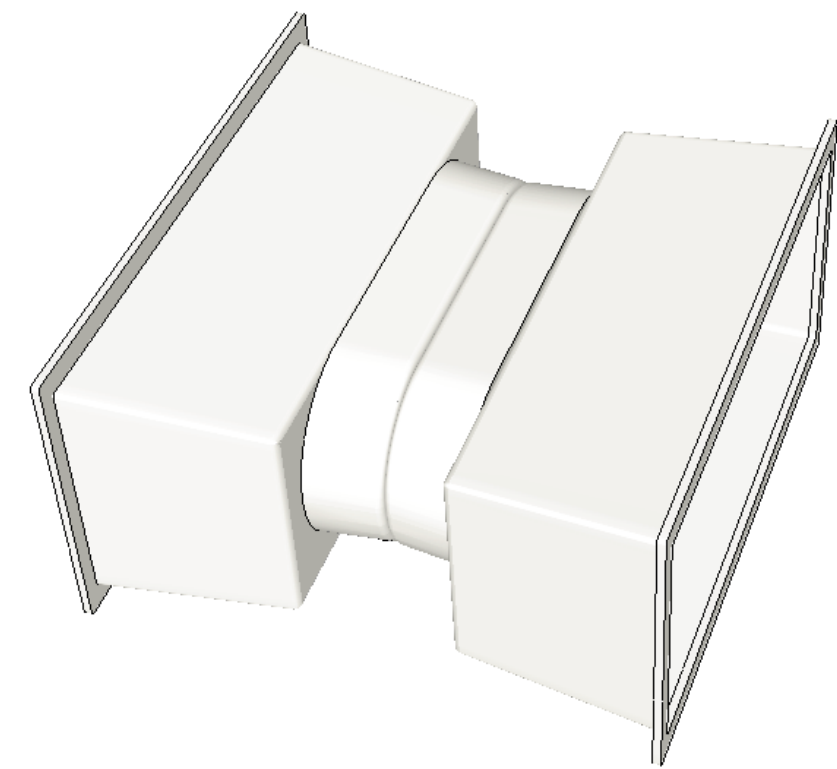

GENERAL SPECS

SIZE: 96.5mm x 87.5mm x 78.5mm

PAPER:
COATED PAPER

 AQUEOUS COATING - SEE LAYERS PANEL

COLORS:

-  PMS BLACK C
-  12% of PMS 9143 C
-  PANTONE COOL GRAY 5 C

-  DIELINE
-  FOLD LINE

INLAY PAPER FOR BOX

SIZE: 92mm x 83mm

BOX LID

PET COVER - Concept A

MATERIAL: 0.7 mm PET

COLORS:

-  OPAQUE WHITE

BOX

COLORS:

-  PMS BLACK C
-  12% of PMS 9143 C
-  PANTONE COOL GRAY 5 C
-  DIELINE
-  FOLD LINE

BAGASSE 2-PIECE WATCH CUFF INSERT
COLOR: STANDARD CREAM

WINDOW BOX RENDERING