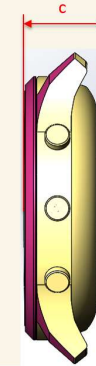

Photographs of EUT Antenna Location

The photographs of EUT antenna location is shown as follows.

<Antenna Location> Watch

Fossil Valkyrie (FTW7062)

	dimension
a	49.0
b	53.6
c	15.6
d	45.7
e	6.1
f	9.5

[mm]

Skagen Valkyrie (SKT3200)

	dimension
a	44.5
b	49.5
c	13.5
d	42.0
e	4
f	9.5

[mm]

<Antenna Location> Watch