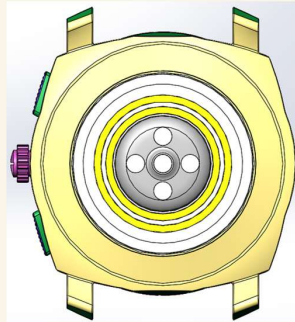

Photographs of EUT Antenna Location

The photographs of EUT antenna location is shown as follows.

<Antenna Location> Watch

Fossil Valkyrie (FTW7062)

	dimension
a	49.0
b	53.6
c	15.6
d	45.7
e	6.1
f	9.5

[mm]

Skagen Valkyrie (SKT3200)

	dimension
a	44.5
b	49.5
c	13.5
d	42.0
e	4
f	9.5

[mm]

<Antenna Location> Watch