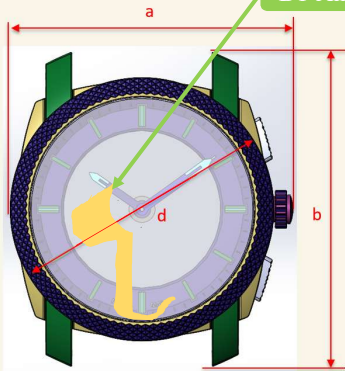

Photographs of EUT Antenna Location

The photographs of EUT antenna location is shown as follows.

<Antenna Location> Watch

Fossil Valkyrie (FTW7062)

	dimension
a	49.0
b	53.6
c	15.6
d	45.7
e	6.1
f	9.5

[mm]

Skagen Valkyrie (SKT3200)

	dimension
a	44.5
b	49.5
c	13.5
d	42.0
e	4
f	9.5

[mm]

<Antenna Location> Watch