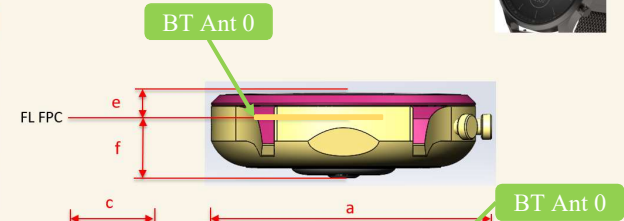

Photographs of EUT Antenna Location

The photographs of EUT antenna location is shown as follows.

<Antenna Location> Watch

Fossil Valkyrie (FTW7062)

	dimension
a	49.0
b	53.6
c	15.6
d	45.7
e	6.1
f	9.5

[mm]

Skagen Valkyrie (SKT3200)

	dimension
a	44.5
b	49.5
c	13.5
d	42.0
e	4
f	9.5

[mm]

<Antenna Location> Watch