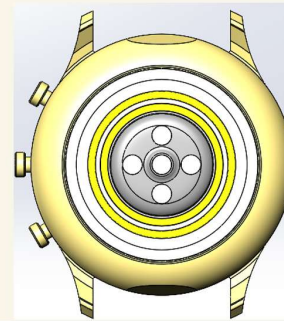

Photographs of EUT Antenna Location

The photographs of EUT antenna location is shown as follows.

<Antenna Location> Watch

Fossil Valkyrie (FTW7062)

	dimension
a	49.0
b	53.6
c	15.6
d	45.7
e	6.1
f	9.5

[mm]

Skagen Valkyrie (SKT3200)

	dimension
a	44.5
b	49.5
c	13.5
d	42.0
e	4
f	9.5

[mm]

<Antenna Location> Watch