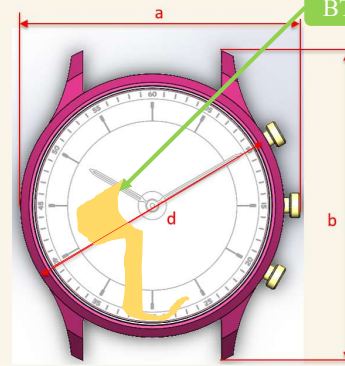

Photographs of EUT Antenna Location

The photographs of EUT antenna location is shown as follows.

<Antenna Location> Watch

Fossil Valkyrie (FTW7062)

	dimension
a	49.0
b	53.6
c	15.6
d	45.7
e	6.1
f	9.5

[mm]

Skagen Valkyrie (SKT3200)

	dimension
a	44.5
b	49.5
c	13.5
d	42.0
e	4
f	9.5

[mm]

<Antenna Location> Watch