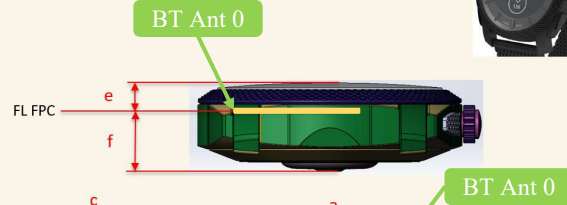

Photographs of EUT Antenna Location

The photographs of EUT antenna location is shown as follows.

<Antenna Location> Watch

Fossil Valkyrie (FTW7062)

	dimension
a	49.0
b	53.6
c	15.6
d	45.7
e	6.1
f	9.5

[mm]

Skagen Valkyrie (SKT3200)

	dimension
a	44.5
b	49.5
c	13.5
d	42.0
e	4
f	9.5

[mm]

<Antenna Location> Watch