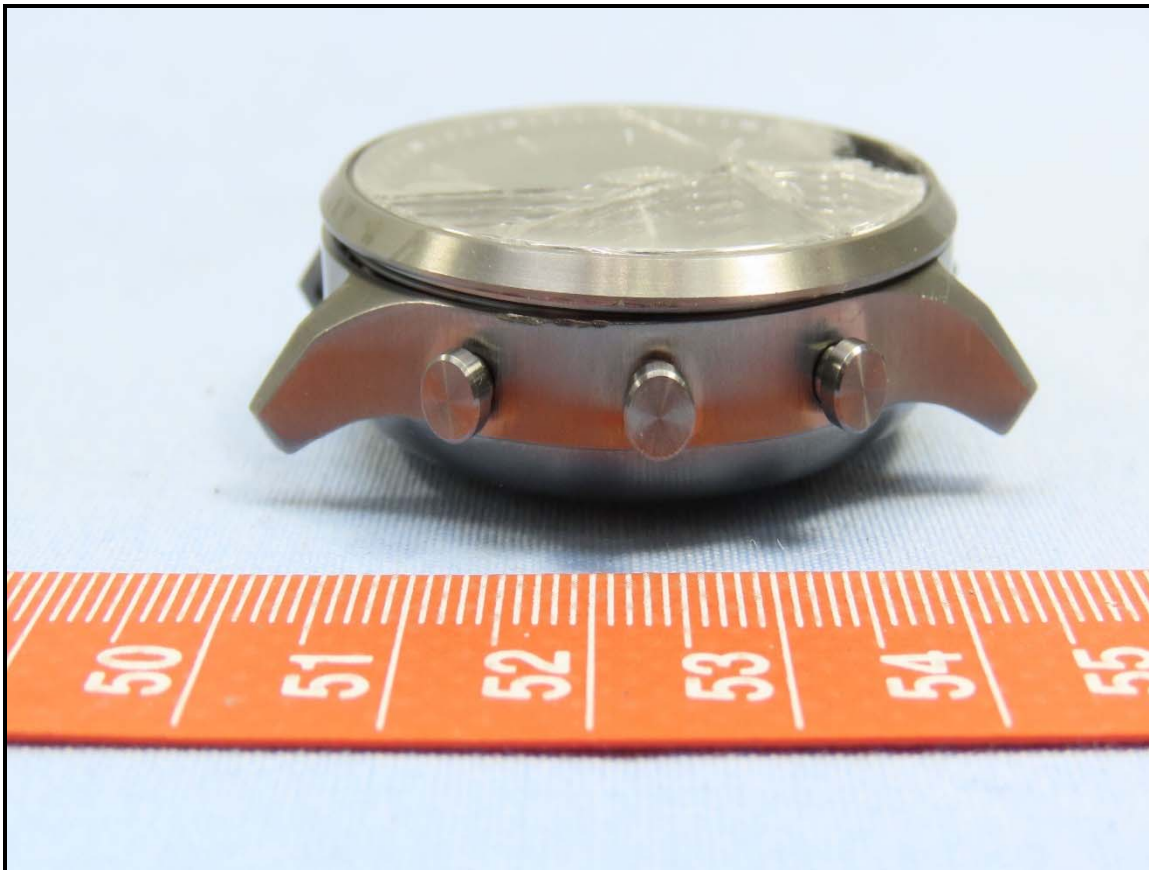

Model: DW14S1

Charging Dock (Brand: Simula Technology, Model: CB846E-6040-102)