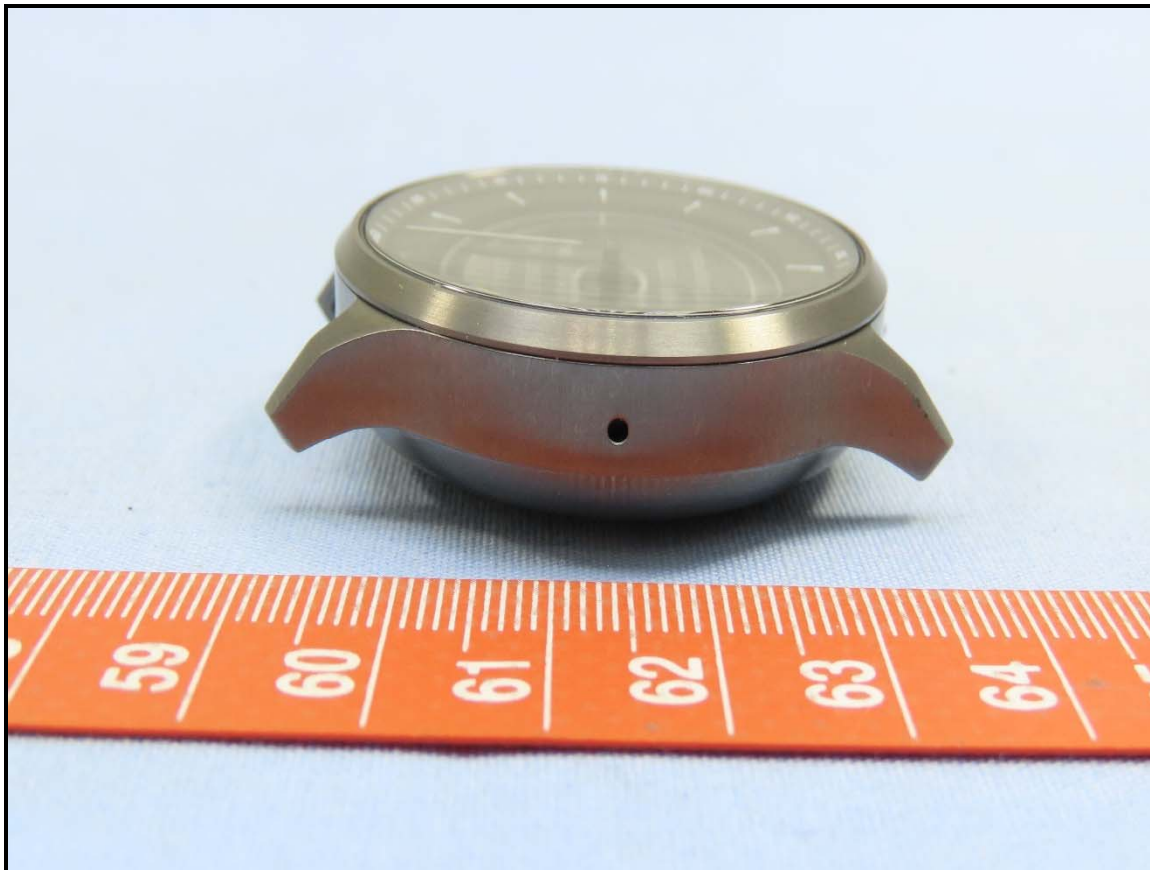

Model: DW14S1

Charging Dock (Brand: Simula Technology, Model: CB846E-6040-102)