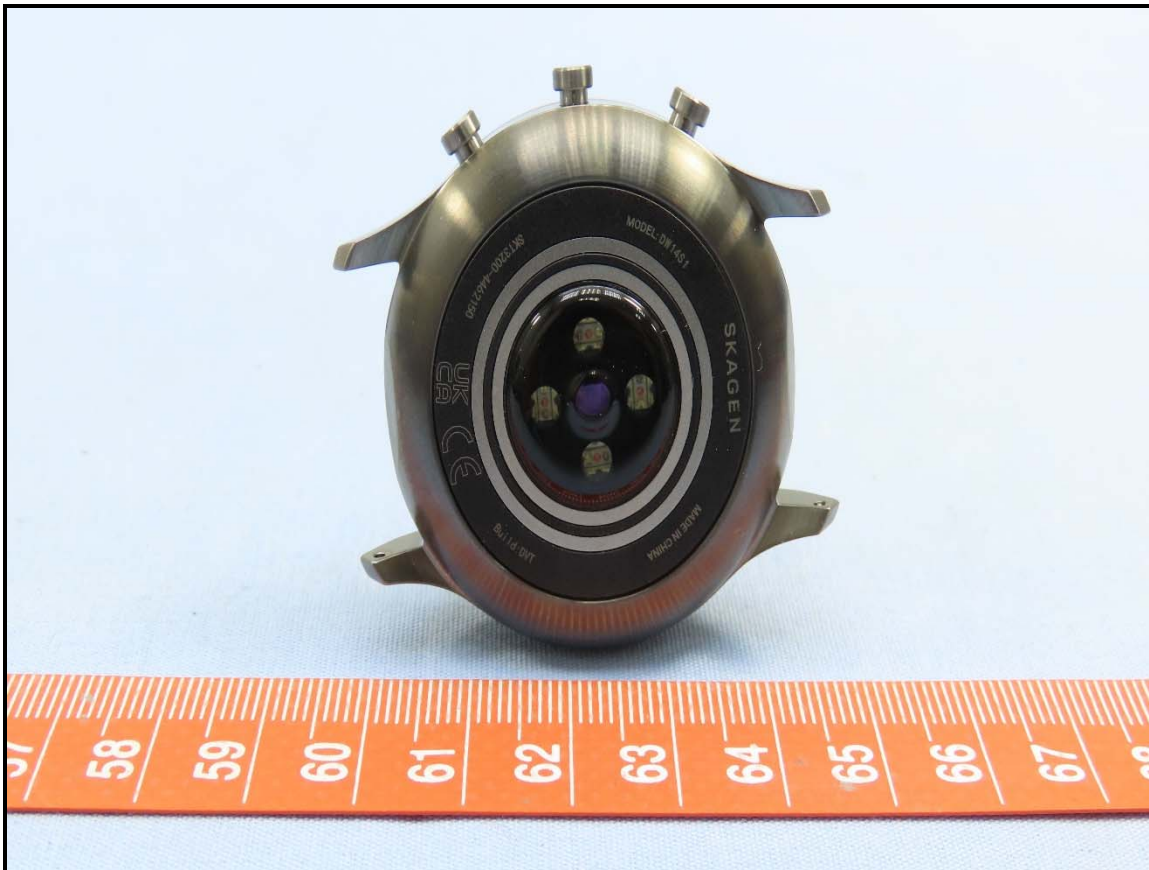

Model: DW14S1

Charging Dock (Brand: Simula Technology, Model: CB846E-6040-102)