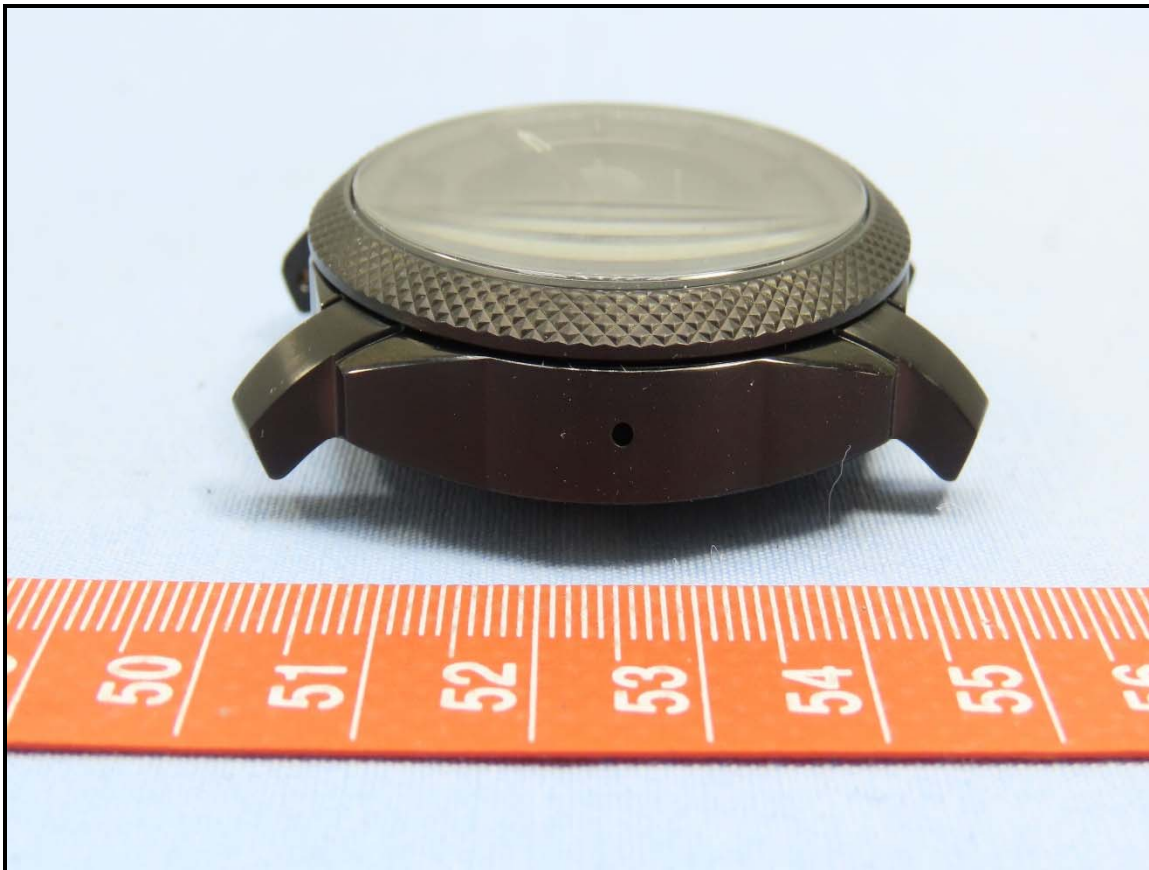

Model: DW14F1

Charging Dock (Brand: Simula Technology, Model: CB846E-6040-102)