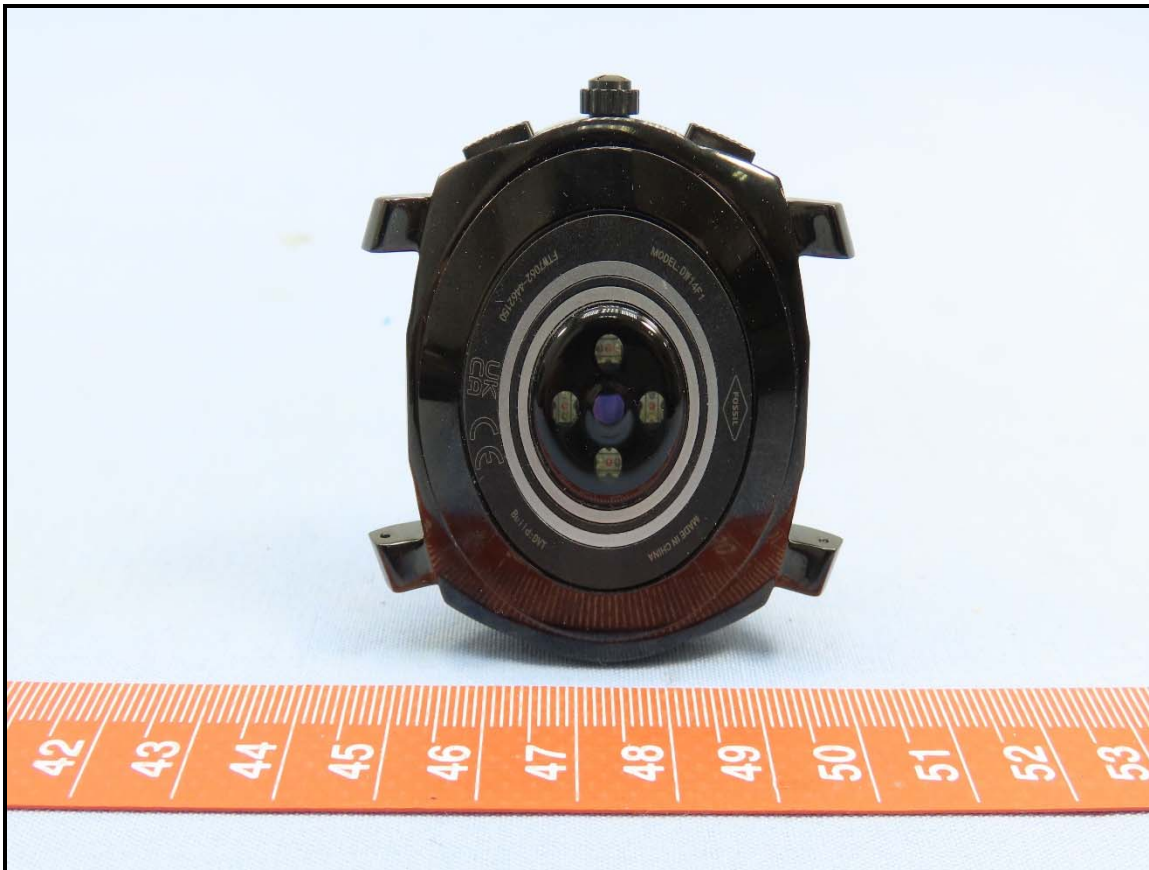

Model: DW14F1

Charging Dock (Brand: Simula Technology, Model: CB846E-6040-102)