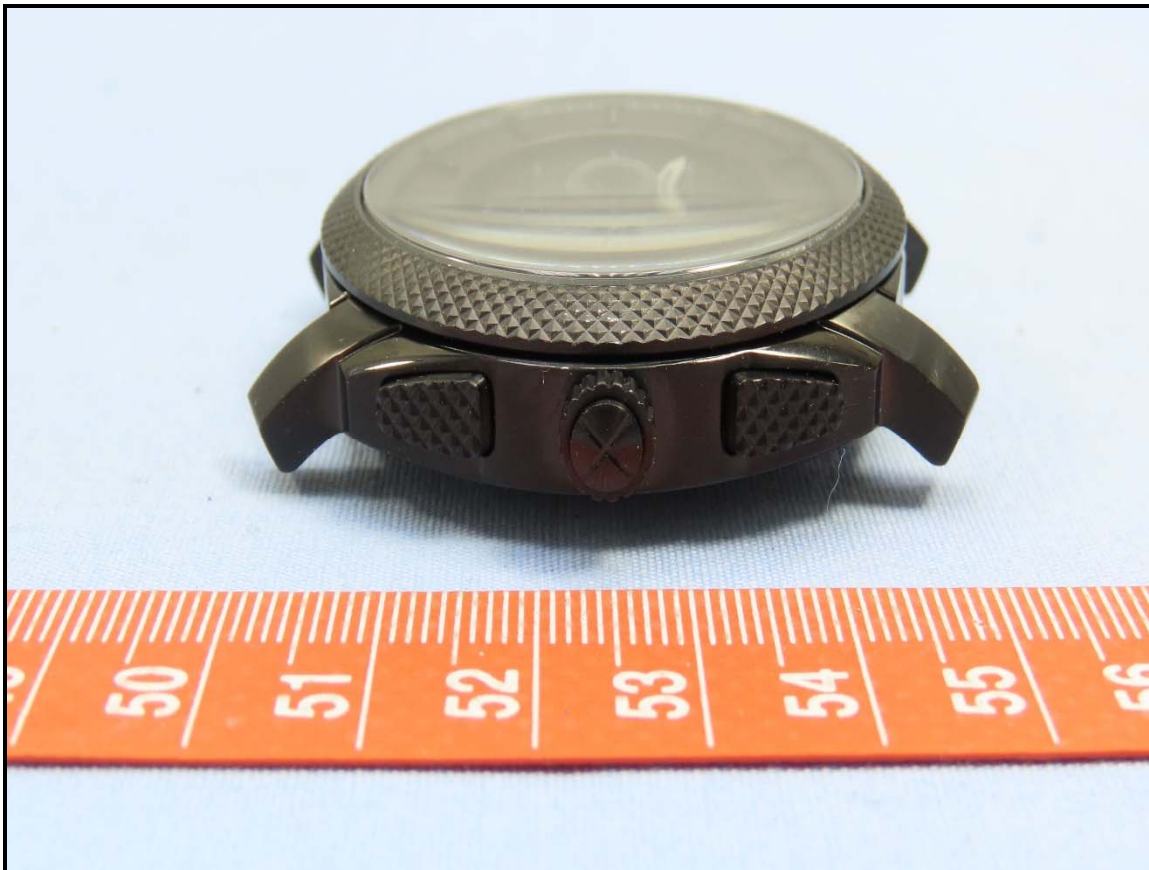

Model: DW14F1

Charging Dock (Brand: Simula Technology, Model: CB846E-6040-102)