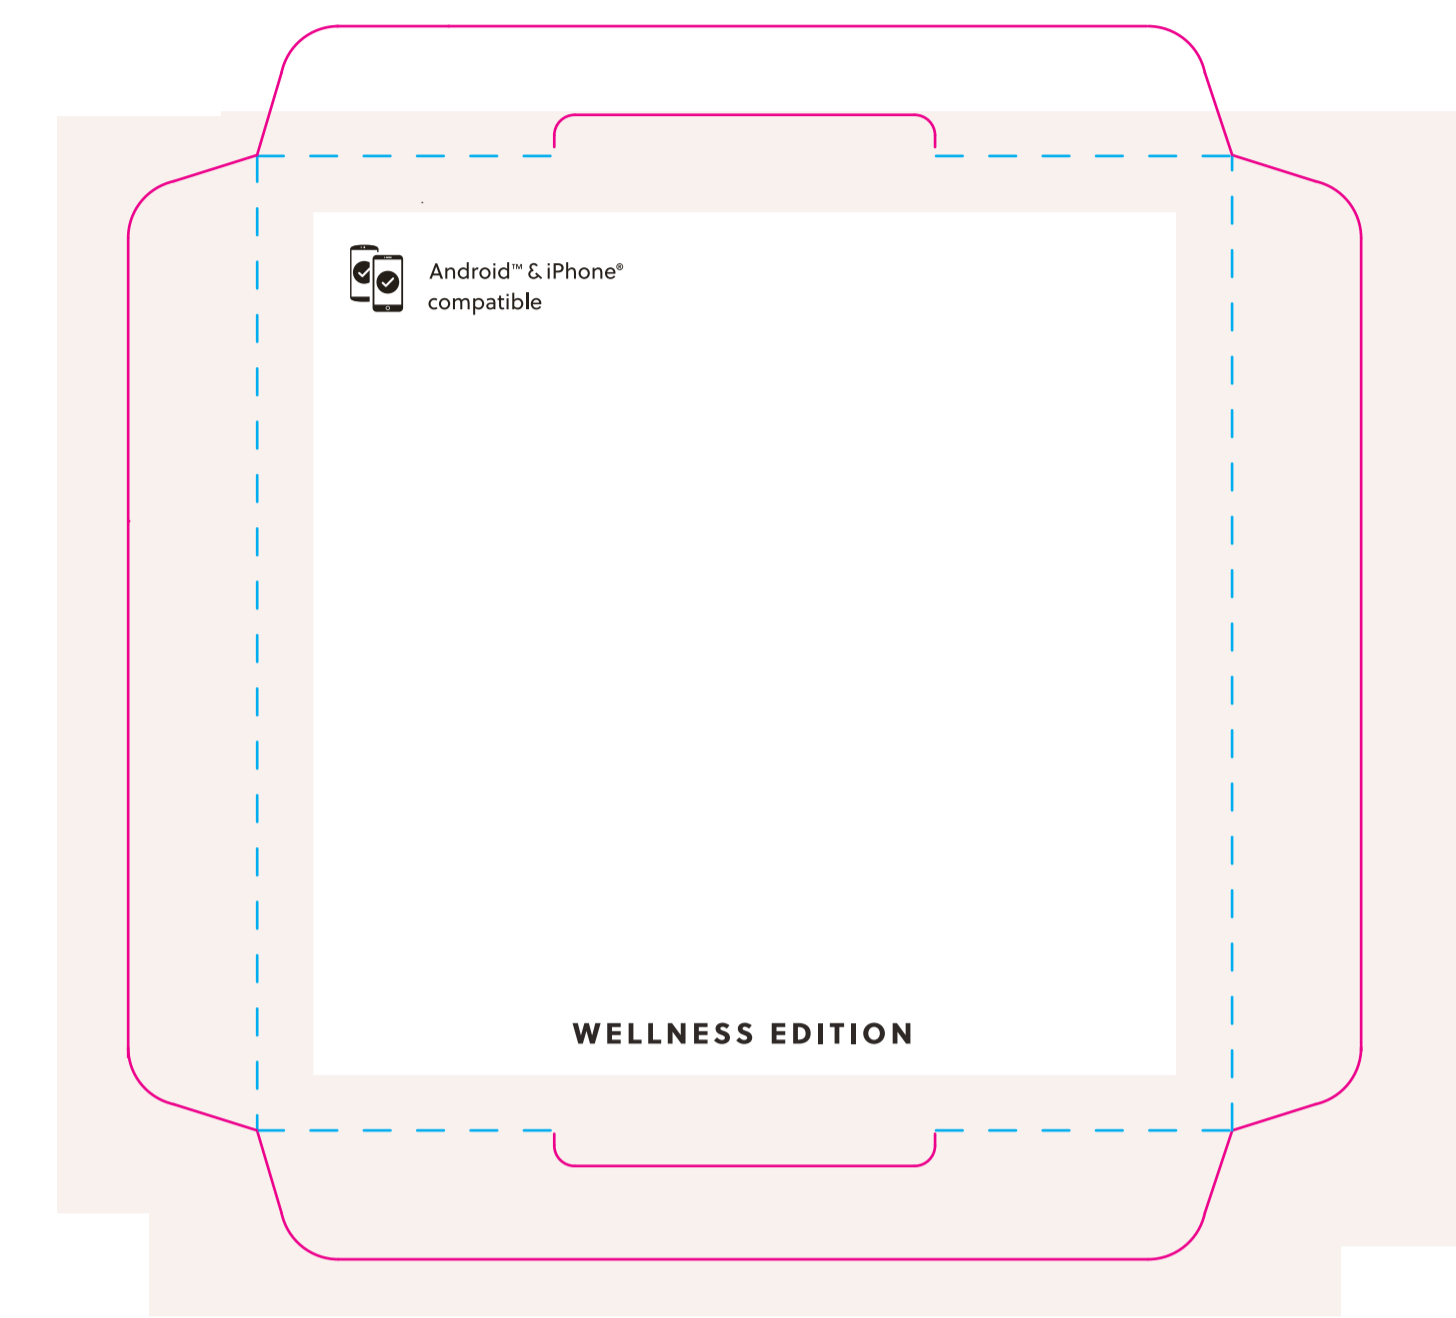

FSL4455898 HOL22 Fossil Gen 6 Wellness set

4/8/22

GENERAL SPECS

SIZE: 135mm x 135mm x 82mm

PAPER:

STANDARD CONNECTED BOX PAPER

COLORS:

- 65,66,68,75
- GRADIENT - CMYK
- 50% of PMS 9043 (match Gen 6 Hybrid box)
- 32,25,24,20
- 55,47,46,12
- 100,44,0,0
- 0,24,94,0
- 70,0,100,9
- 0,100,62,0
- DIELINE
- FOLD LINE

INLAY PAPER FOR BOX

SIZE: 129mm x 129mm

BOX LID

PET COVER - Concept A

MATERIAL: 0.7 mm PET

COLORS:

- 65,66,68,75
- 50% of PMS 9043 (OPAQUE)