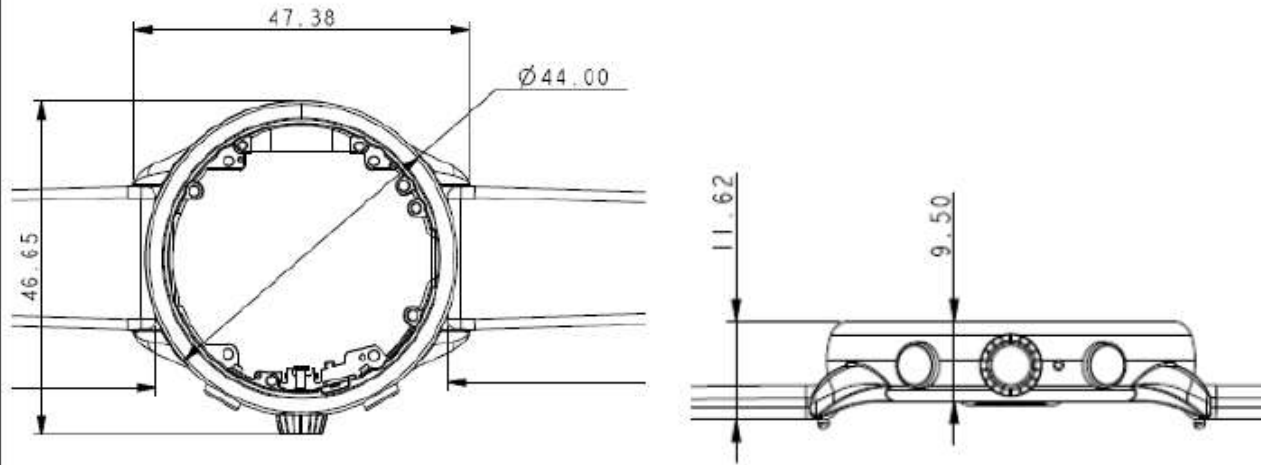

Photographs of EUT Setup and Antenna Location

The photographs of EUT and setup for SAR testing are shown as follows.

1. Antenna location & distance

DW13M2:

EUT Dimension, length= 48.99 mm ; Width= 46.43mm

Antenna location: the metal body of watch

1. Antenna location & distance

DW13D2 :

EUT Dimension, length= 52.57mm ; Width= 50.17mm

Antenna location: the metal body of watch

1. Antenna location & distance

DW13F3 :

EUT Dimension, length= 47.38mm ; Width= 46.65mm

Antenna location: the metal body of watch

<Photographs of Face SAR Test Setup>

Front Face of EUT Tested at 10 mm(Sample D2)

Front Face of EUT Tested at 10 mm(Sample M2)

Front Face of EUT Tested at 10 mm(Sample F3)

<Photographs of Extremity SAR Test Setup>

Neck Region of EUT Tested at 0 mm(Sample D2)

Rear Face of EUT Tested at 0 mm(Sample M2)

Rear Face of EUT Tested at 0 mm(Sample F3)