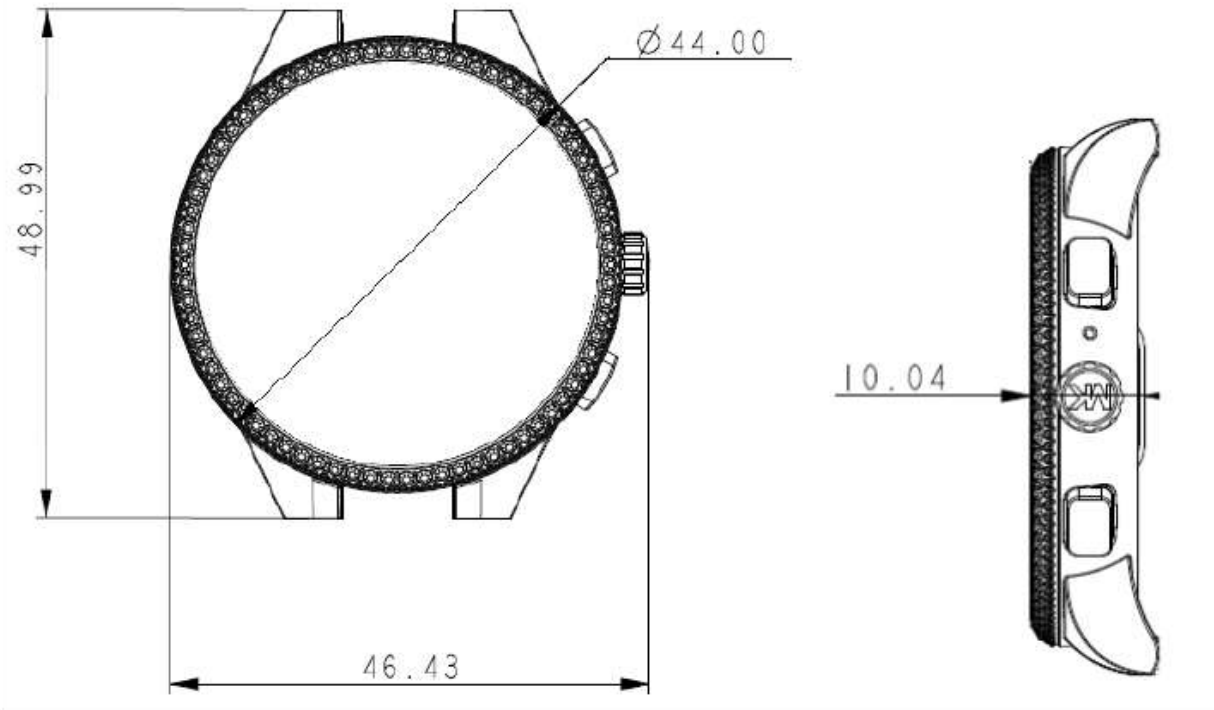

Photographs of EUT Setup and Antenna Location

The photographs of EUT and setup for SAR testing are shown as follows.

1. Antenna location & distance

DW13M2:

EUT Dimension, length= 48.99 mm ; Width= 46.43mm

Antenna location: the metal body of watch

1. Antenna location & distance

DW13D2 :

EUT Dimension, length= 52.57mm ; Width= 50.17mm

Antenna location: the metal body of watch

1. Antenna location & distance

DW13F3 :

EUT Dimension, length= 47.38mm ; Width= 46.65mm

Antenna location: the metal body of watch

<Photographs of Face SAR Test Setup>

Front Face of EUT Tested at 10 mm(Sample D2)

Front Face of EUT Tested at 10 mm(Sample M2)

Front Face of EUT Tested at 10 mm(Sample F3)

<Photographs of Extremity SAR Test Setup>

Neck Region of EUT Tested at 0 mm(Sample D2)

Rear Face of EUT Tested at 0 mm(Sample M2)

Rear Face of EUT Tested at 0 mm(Sample F3)