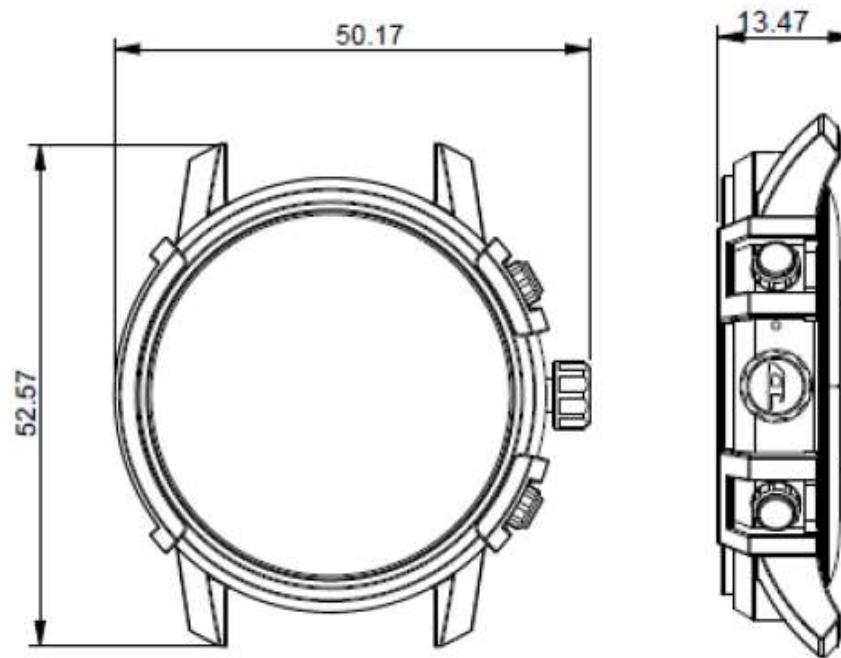

Photographs of EUT Setup and Antenna Location

The photographs of EUT and setup for SAR testing are shown as follows.

1. Antenna location & distance

DW13M2:

EUT Dimension, length= 48.99 mm ; Width= 46.43mm

Antenna location: the metal body of watch

1. Antenna location & distance

DW13D2 :

EUT Dimension, length= 52.57mm ; Width= 50.17mm

Antenna location: the metal body of watch

1. Antenna location & distance

DW13F3 :

EUT Dimension, length= 47.38mm ; Width= 46.65mm

Antenna location: the metal body of watch

<Photographs of Face SAR Test Setup>

Front Face of EUT Tested at 10 mm(Sample D2)

Front Face of EUT Tested at 10 mm(Sample M2)

Front Face of EUT Tested at 10 mm(Sample F3)

<Photographs of Extremity SAR Test Setup>

Neck Region of EUT Tested at 0 mm(Sample D2)

Rear Face of EUT Tested at 0 mm(Sample M2)

Rear Face of EUT Tested at 0 mm(Sample F3)