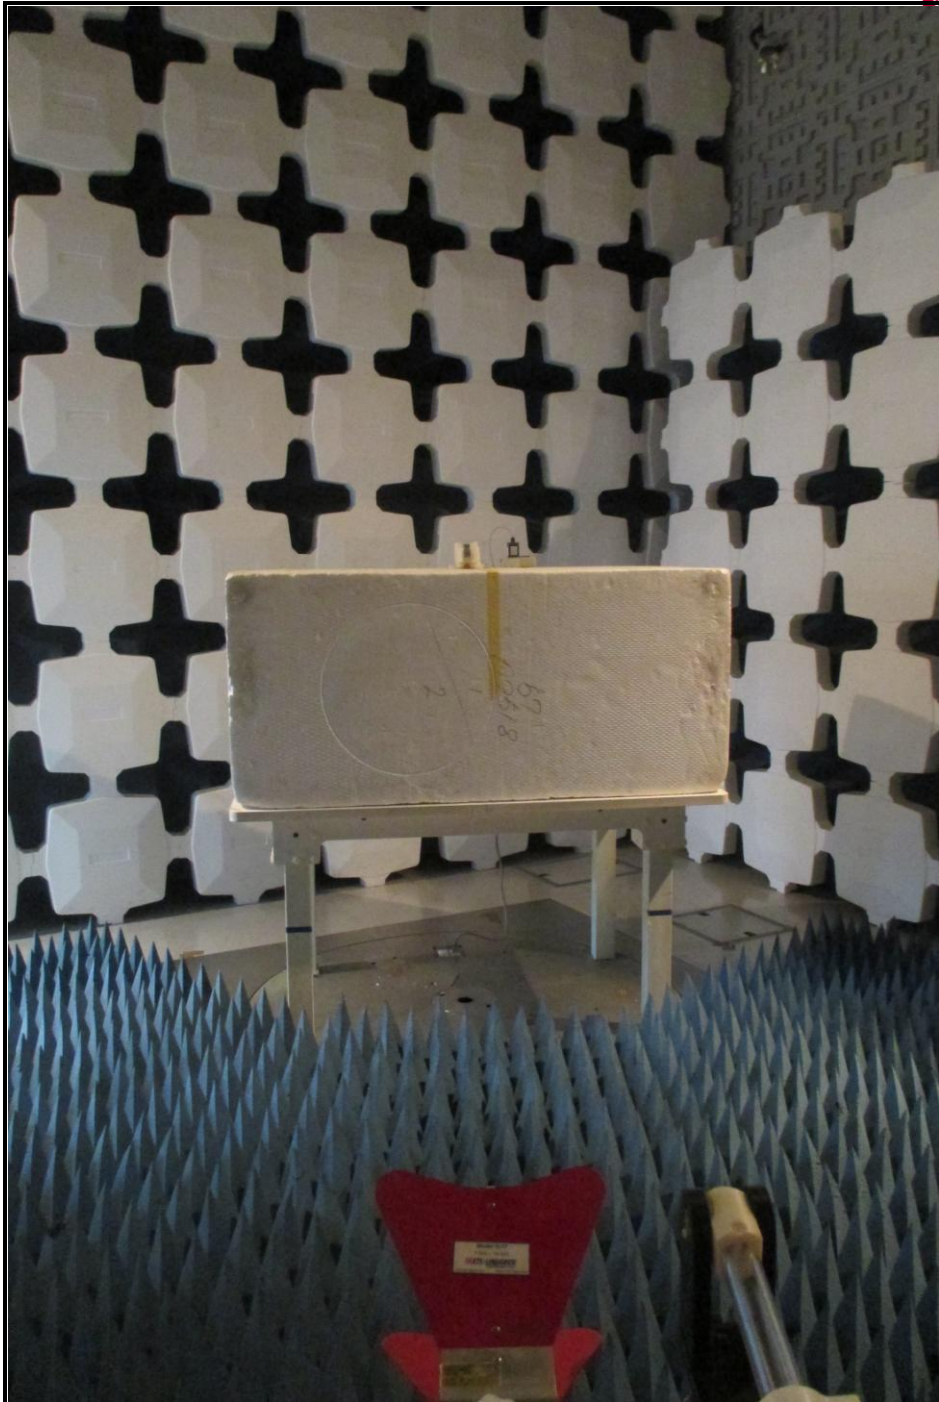

PHOTOGRAPHS OF THE TEST CONFIGURATION

CONDUCTED EMISSION TEST

WLAN / Bluetooth EDR / BT LE

RADIATED EMISSION TEST

(Z-Plane)

(Below 1GHz)

BUREAU
VERITAS

RADIATED EMISSION TEST
(Z-Plane)
(Above 1GHz)

BUREAU
VERITAS

NFC

RADIATED EMISSION TEST

(Z-Plane)

(9kHz ~ 30MHz)

RADIATED EMISSION TEST
(Z-Plane)
(30MHz ~ 1GHz)