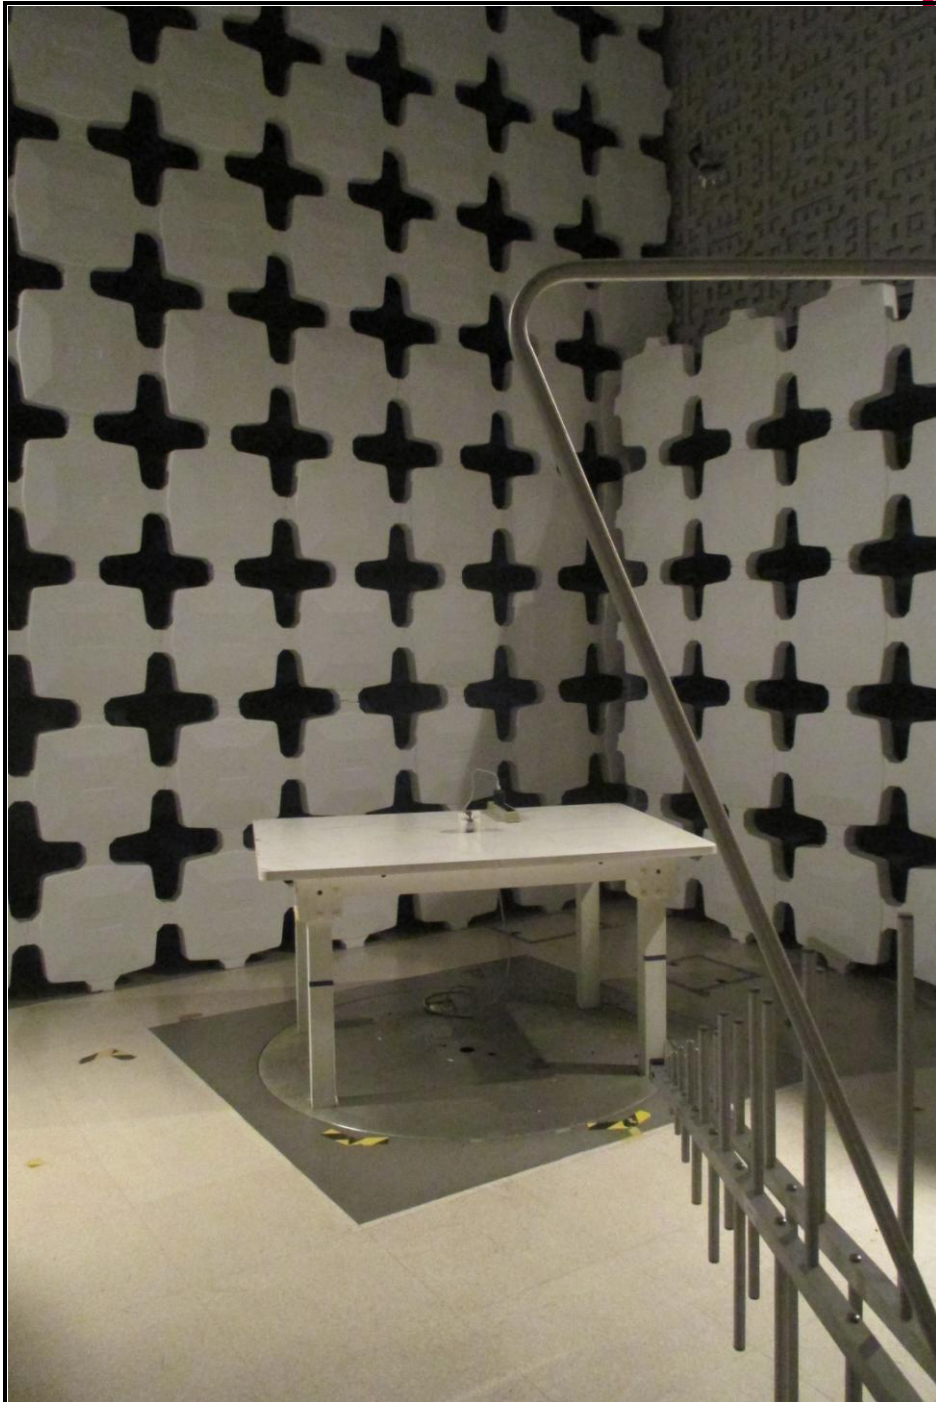

PHOTOGRAPHS OF THE TEST CONFIGURATION

CONDUCTED EMISSION TEST

WLAN / Bluetooth EDR / BT LE

RADIATED EMISSION TEST

(Z-Plane)

(Below 1GHz)

BUREAU
VERITAS

RADIATED EMISSION TEST
(Z-Plane)
(Above 1GHz)

BUREAU
VERITAS

NFC

RADIATED EMISSION TEST

(Z-Plane)

(9kHz ~ 30MHz)

RADIATED EMISSION TEST
(Z-Plane)
(30MHz ~ 1GHz)