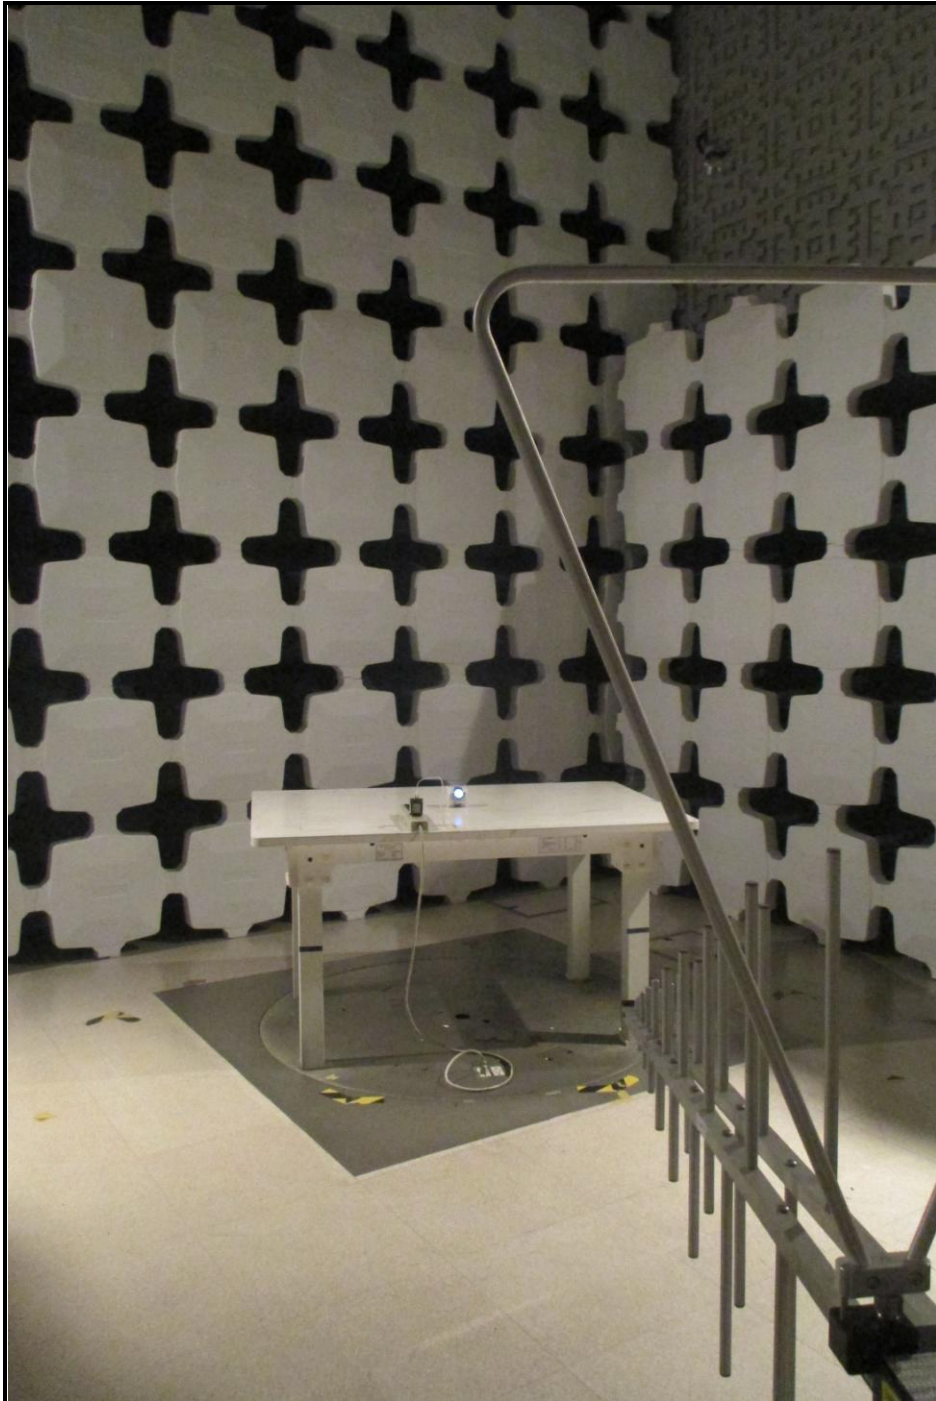

PHOTOGRAPHS OF THE TEST CONFIGURATION

CONDUCTED EMISSION TEST

WLAN / Bluetooth EDR / BT LE

RADIATED EMISSION TEST

(Z-Plane)

(Below 1GHz)

BUREAU
VERITAS

RADIATED EMISSION TEST
(Z-Plane)
(Above 1GHz)

BUREAU
VERITAS

NFC

RADIATED EMISSION TEST

(Z-Plane)

(9kHz ~ 30MHz)

RADIATED EMISSION TEST
(Z-Plane)
(30MHz ~ 1GHz)