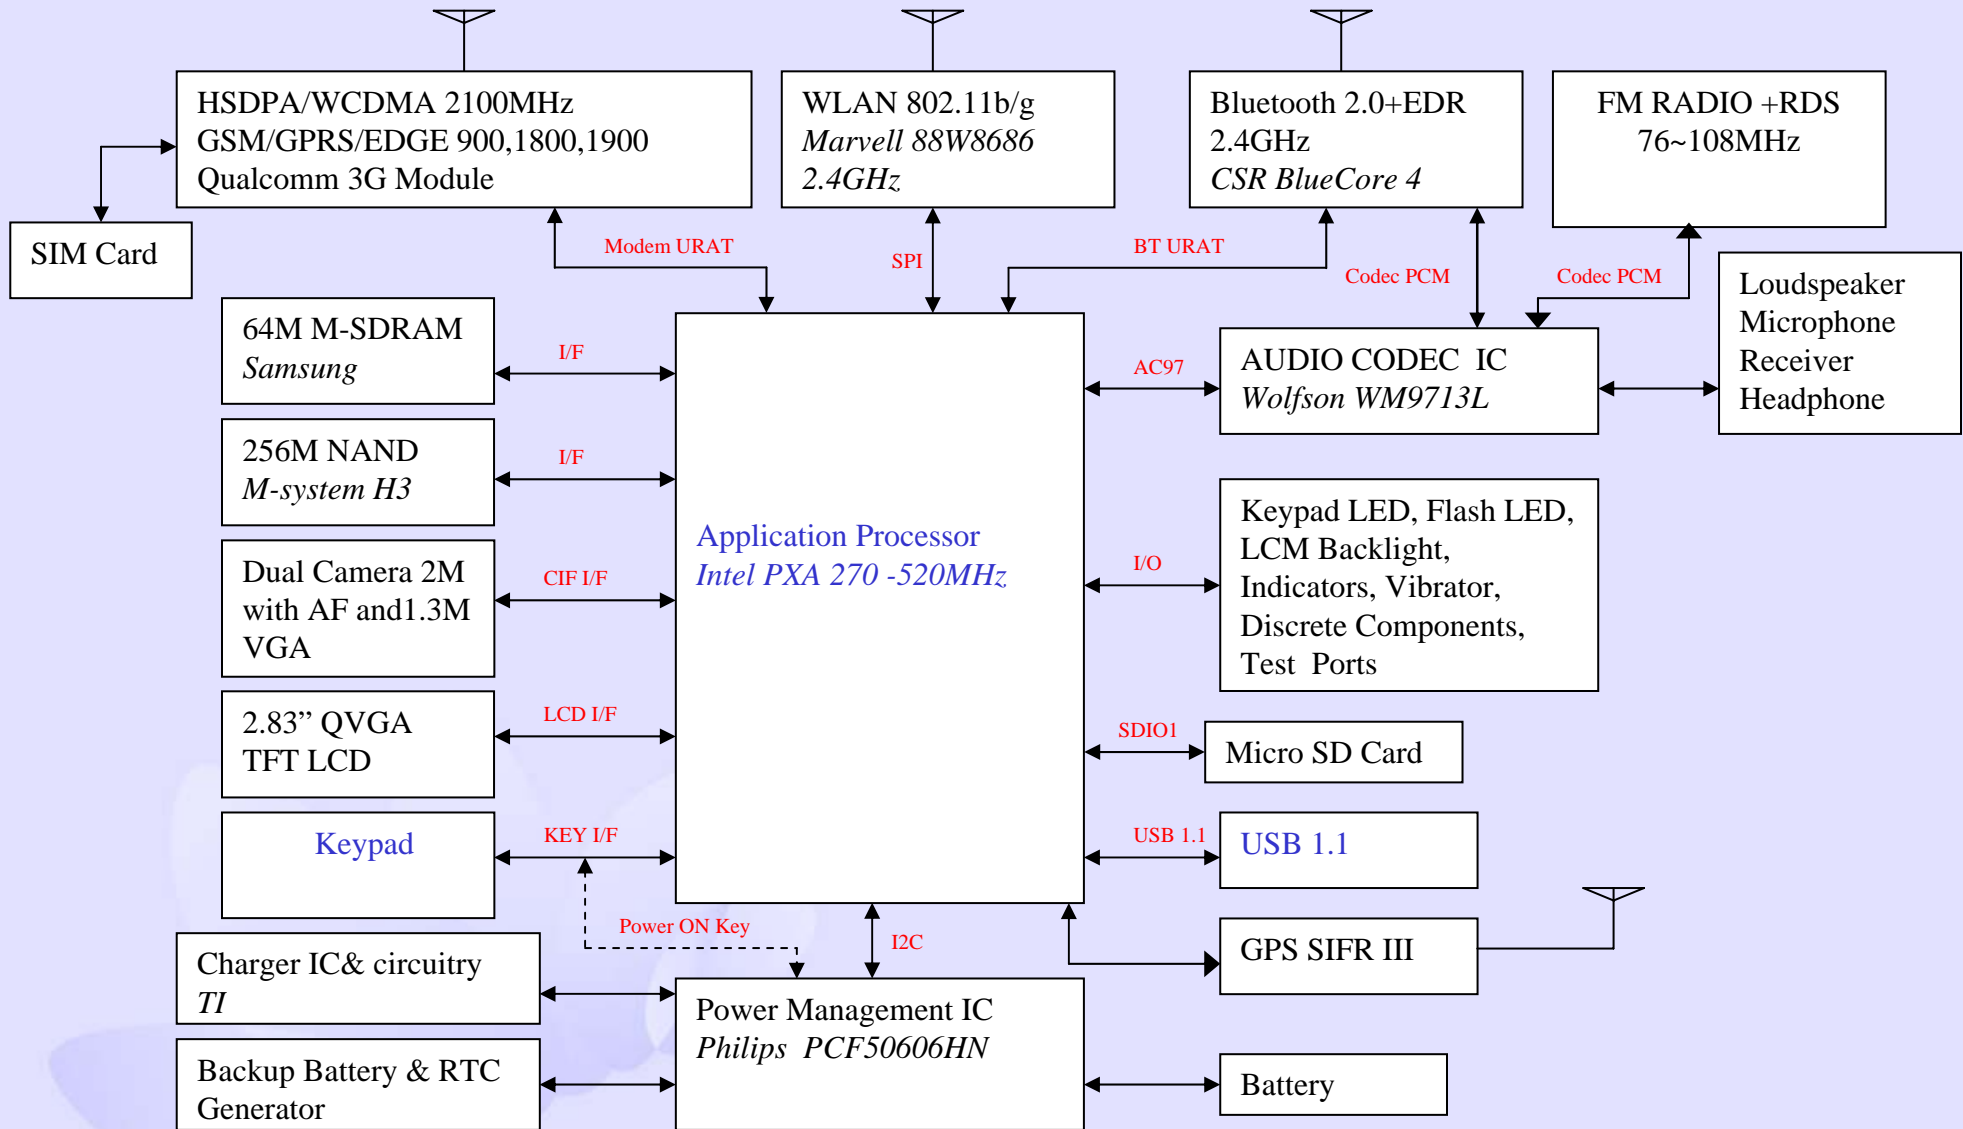

Atom V Project

CPU Interface

GPS