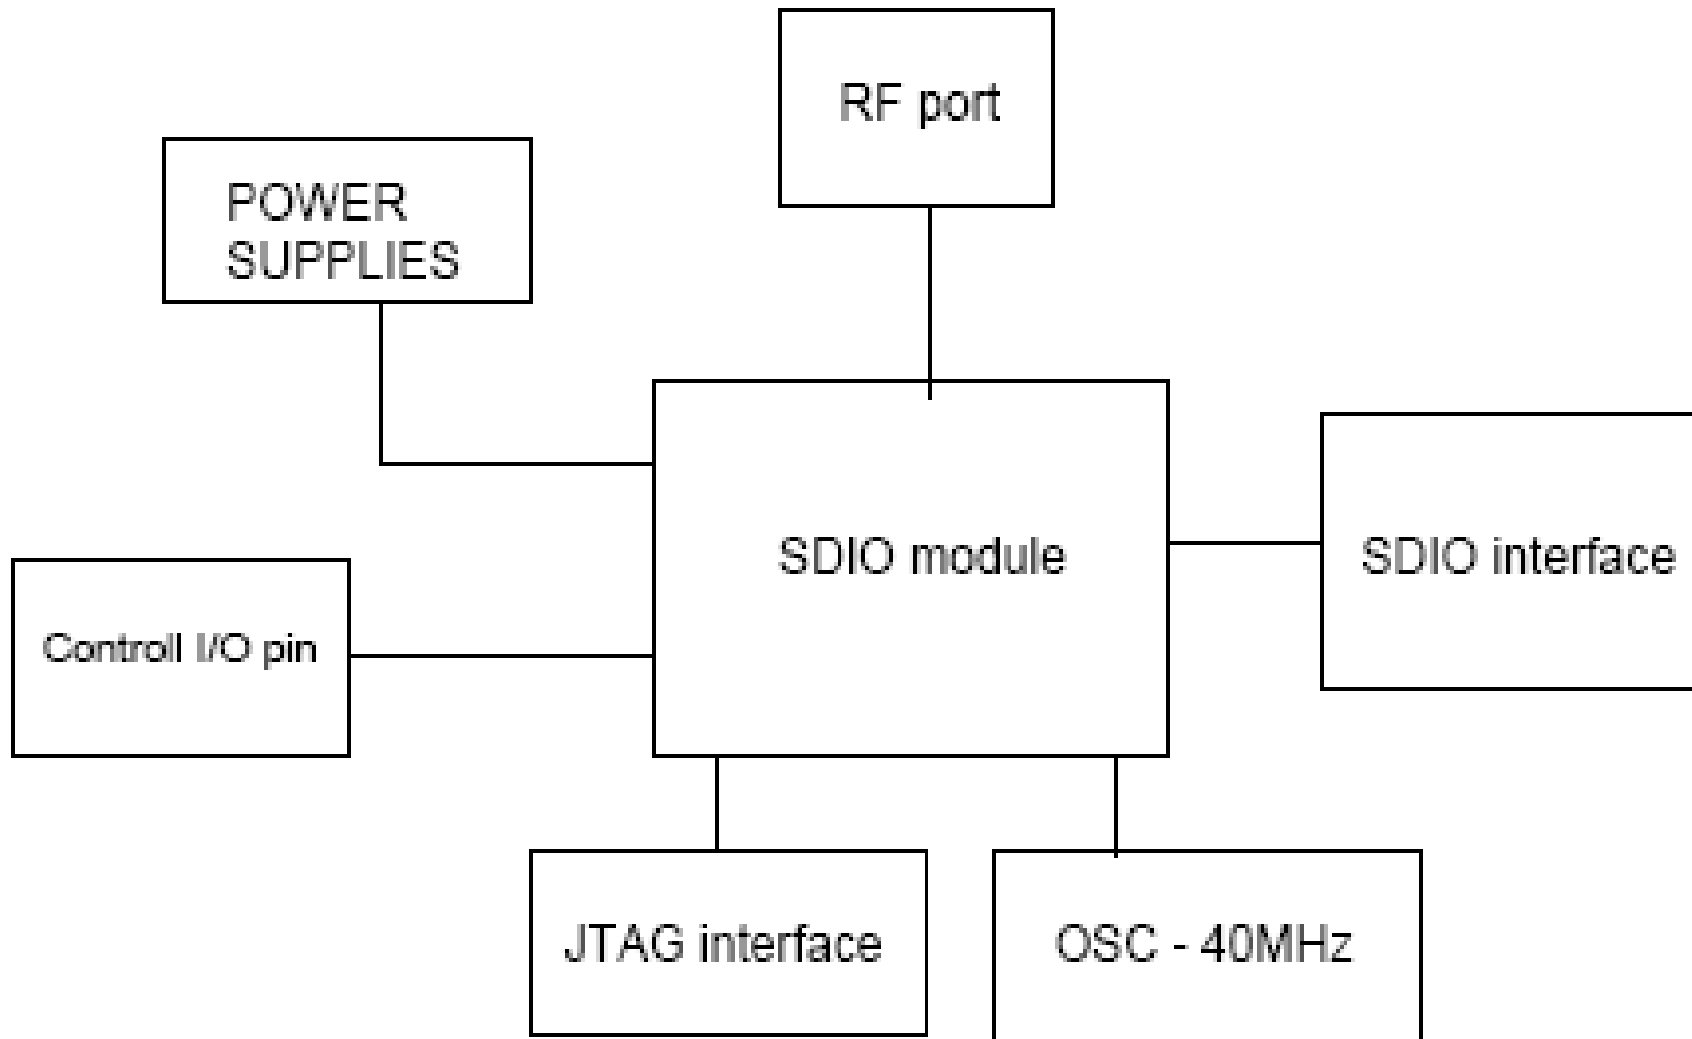

Atom V Project

CPU Interface

GPS