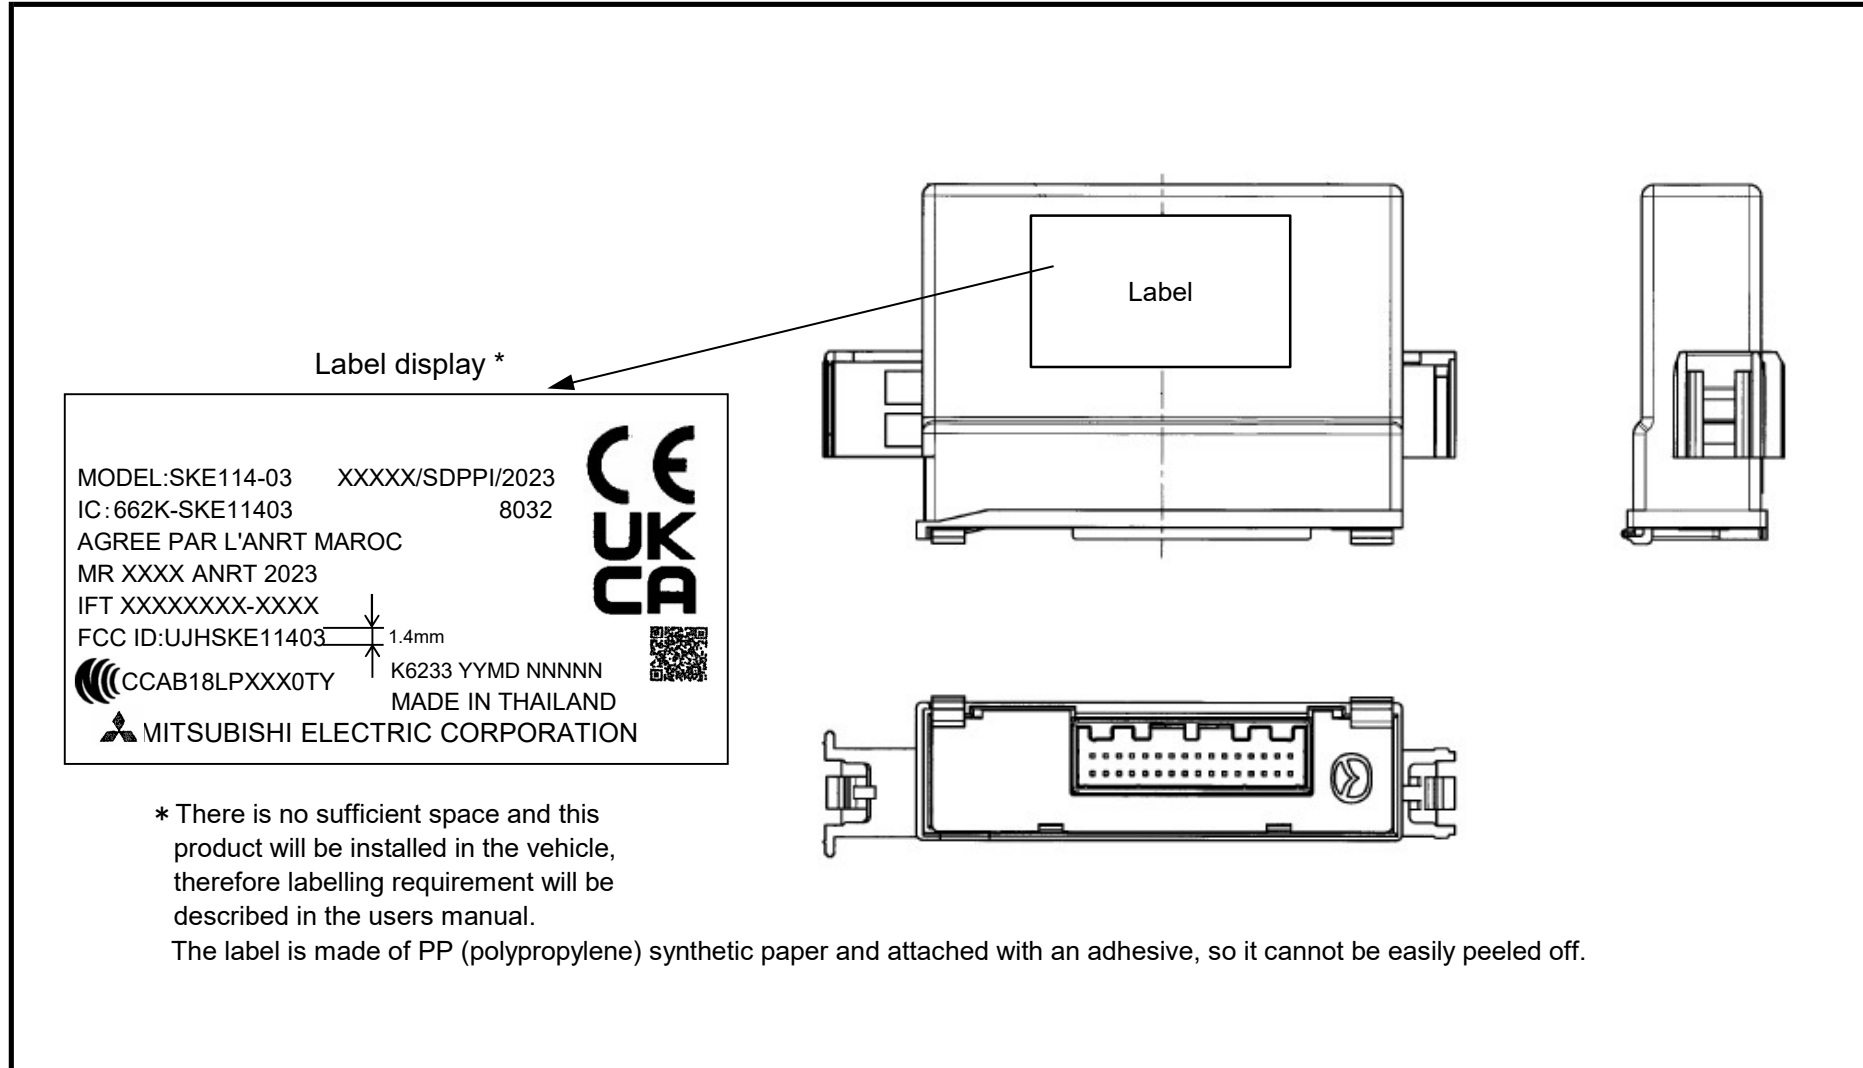

Keyless System LFU Label

Model : SKE114-03

* There is no sufficient space and this product will be installed in the vehicle, therefore labelling requirement will be described in the users manual.

The label is made of PP (polypropylene) synthetic paper and attached with an adhesive, so it cannot be easily peeled off.